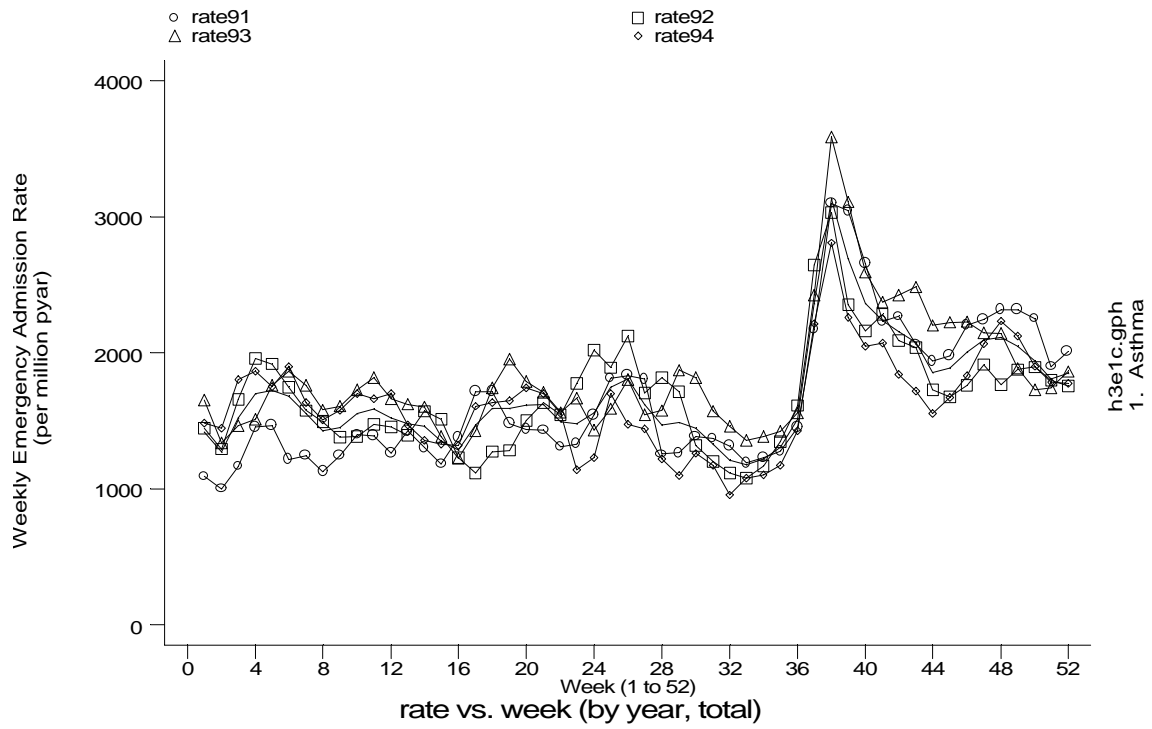

A6 Asthma standard output graphs
Seasonality (crude rates by week of year)

- **HES Emergency admissions, England 1991-94**

A6 Asthma standard output graphs
Seasonality (crude rates by week of year)

- **HES Emergency admissions, England 1991-94**

h3e1c.gph
1. Asthma

A6 Asthma standard output graphs
Seasonality (crude rates by week of year)

- HES Emergency admissions, England 1991-94

A6 Asthma standard output graphs
Seasonality (crude rates by week of year)

- **HES Emergency admissions, England 1991-94**

A6 Asthma standard output graphs
Seasonality (crude rates by week of year)

- **HES Emergency admissions, England 1991-94**

A6 Asthma standard output graphs
Seasonality (crude rates by week of year)