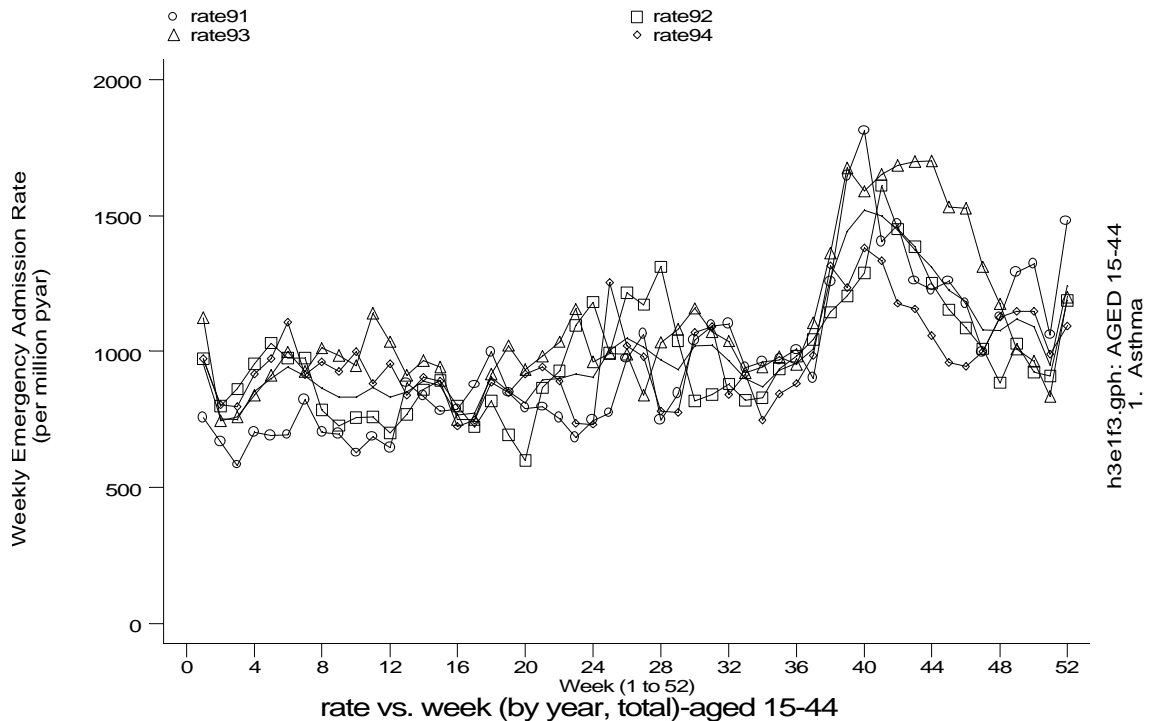

A6 Asthma standard output graphs
Seasonality (crude rates by week of year)

- **HES Emergency admissions, England 1991-94**

A6 Asthma standard output graphs
Seasonality (crude rates by week of year)

- **HES Emergency admissions, England 1991-94**

h3e1c.gph
1. Asthma

A6 Asthma standard output graphs
Seasonality (crude rates by week of year)

- HES Emergency admissions, England 1991-94

A6 Asthma standard output graphs
Seasonality (crude rates by week of year)

- **HES Emergency admissions, England 1991-94**

A6 Asthma standard output graphs
Seasonality (crude rates by week of year)

- **HES Emergency admissions, England 1991-94**

A6 Asthma standard output graphs
Seasonality (crude rates by week of year)