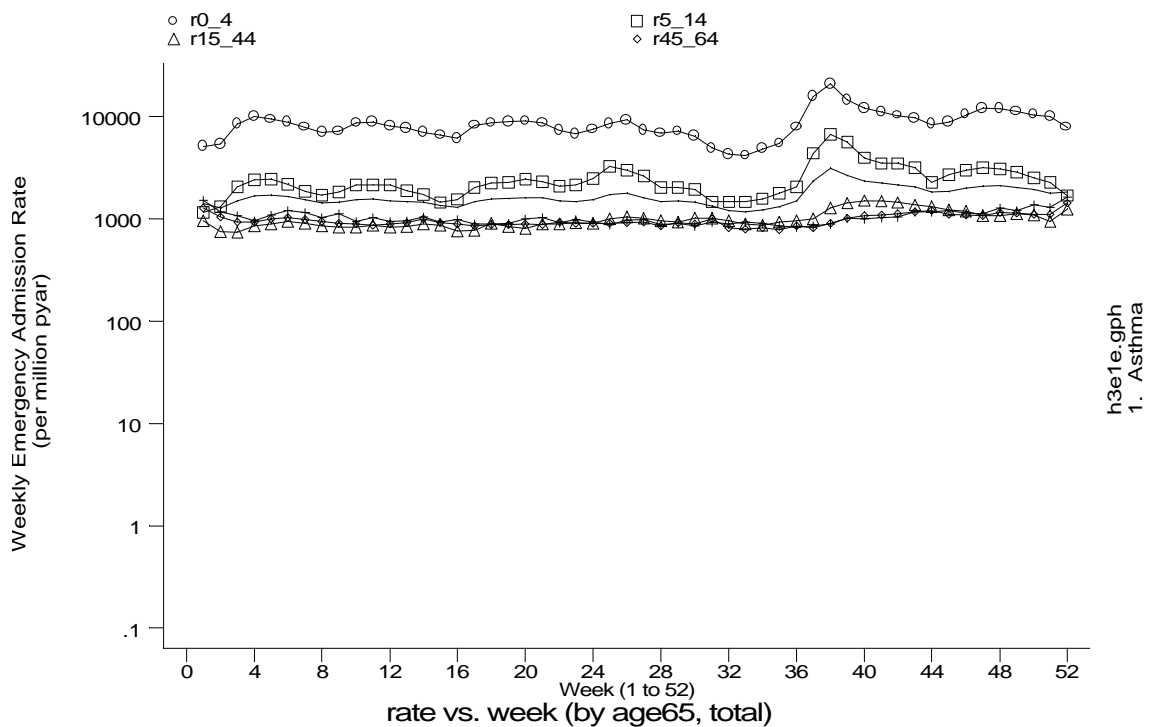

A6 Asthma standard output graphs
Seasonality (crude rates by week of year)

- **HES Emergency admissions, England 1991-94**

A6 Asthma standard output graphs
Seasonality (crude rates by week of year)

- **HES Emergency admissions, England 1991-94**

h3e1c.gph
1. Asthma

A6 Asthma standard output graphs
Seasonality (crude rates by week of year)

- HES Emergency admissions, England 1991-94

A6 Asthma standard output graphs
Seasonality (crude rates by week of year)

- **HES Emergency admissions, England 1991-94**

A6 Asthma standard output graphs
Seasonality (crude rates by week of year)

- **HES Emergency admissions, England 1991-94**

A6 Asthma standard output graphs
Seasonality (crude rates by week of year)