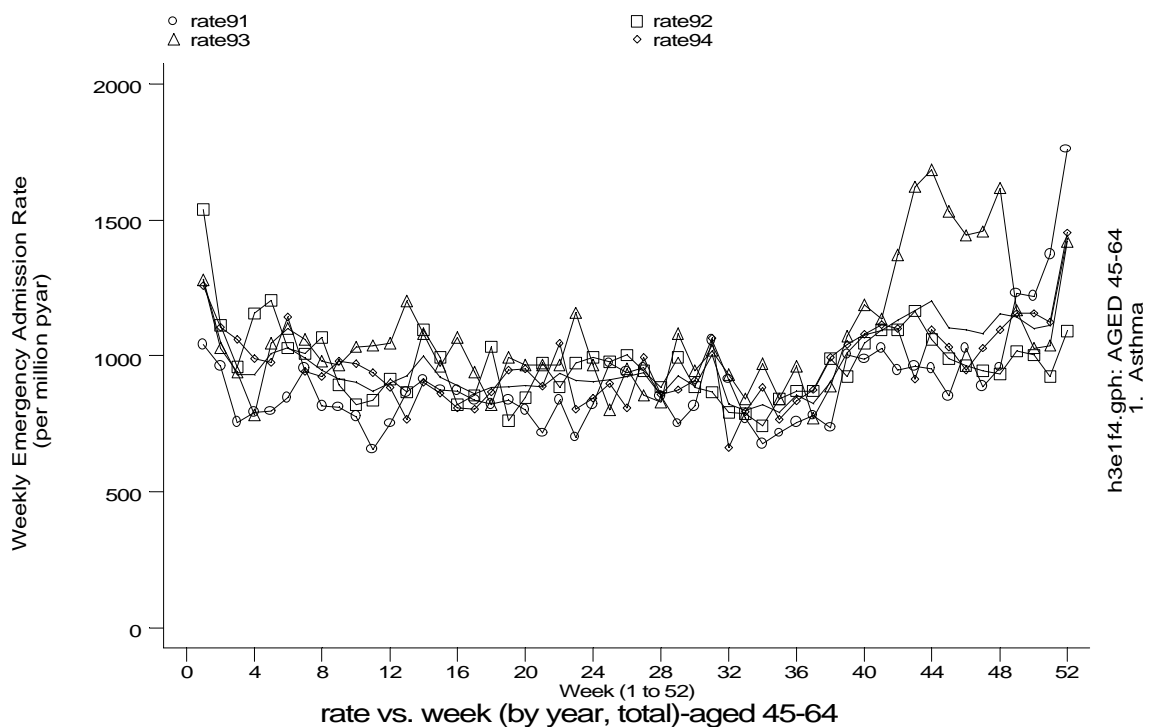

A6 Asthma standard output graphs
Seasonality (crude rates by week of year)

- **HES Emergency admissions, England 1991-94**

A6 Asthma standard output graphs
Seasonality (crude rates by week of year)

- **HES Emergency admissions, England 1991-94**

h3e1c.gph
1. Asthma

A6 Asthma standard output graphs
Seasonality (crude rates by week of year)

- HES Emergency admissions, England 1991-94

A6 Asthma standard output graphs
Seasonality (crude rates by week of year)

- **HES Emergency admissions, England 1991-94**

A6 Asthma standard output graphs
Seasonality (crude rates by week of year)

- **HES Emergency admissions, England 1991-94**

A6 Asthma standard output graphs
Seasonality (crude rates by week of year)