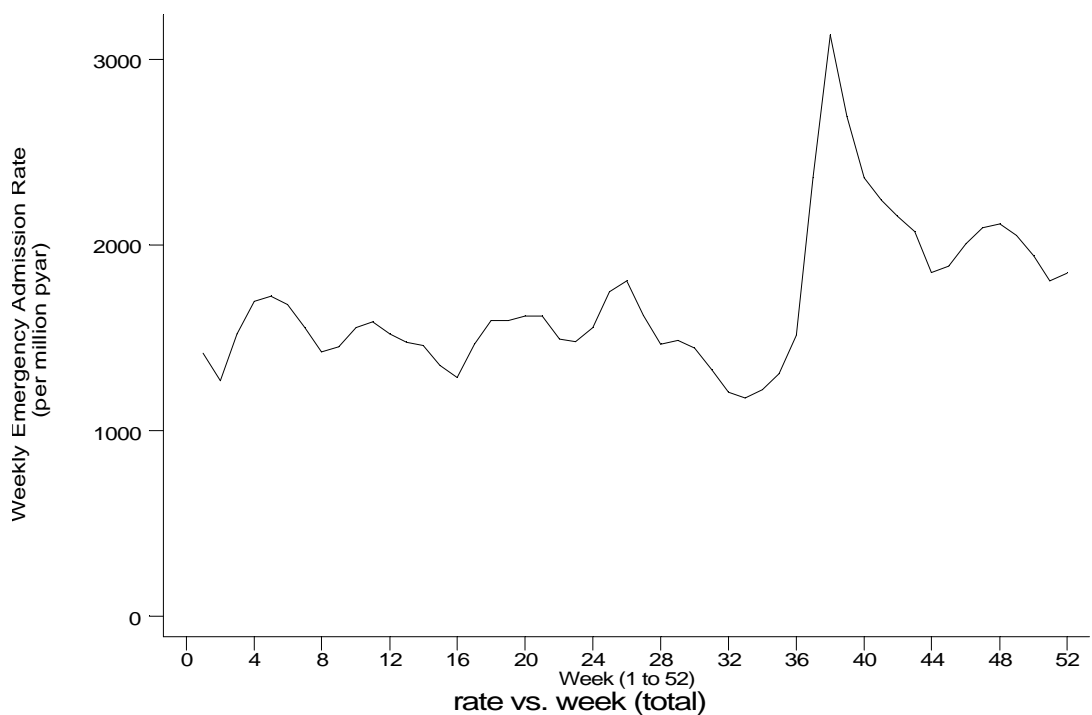

A6 Asthma standard output graphs
Seasonality (crude rates by week of year)

- **HES Emergency admissions, England 1991-94**

A6 Asthma standard output graphs
Seasonality (crude rates by week of year)

- **HES Emergency admissions, England 1991-94**

h3e1c.gph
1. Asthma

A6 Asthma standard output graphs
Seasonality (crude rates by week of year)

- HES Emergency admissions, England 1991-94

A6 Asthma standard output graphs
Seasonality (crude rates by week of year)

- **HES Emergency admissions, England 1991-94**

A6 Asthma standard output graphs
Seasonality (crude rates by week of year)

- **HES Emergency admissions, England 1991-94**

A6 Asthma standard output graphs
Seasonality (crude rates by week of year)