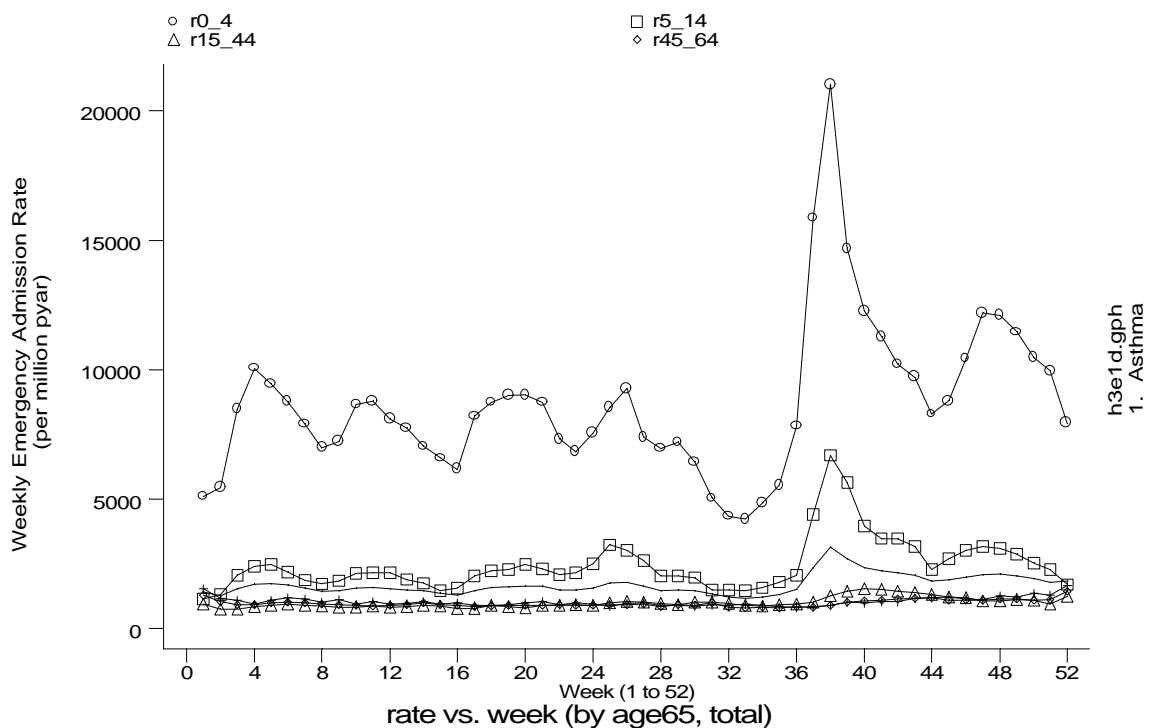

A6 Asthma standard output graphs
Seasonality (crude rates by week of year)

- **HES Emergency admissions, England 1991-94**

A6 Asthma standard output graphs
Seasonality (crude rates by week of year)

- **HES Emergency admissions, England 1991-94**

h3e1c.gph
1. Asthma

A6 Asthma standard output graphs
Seasonality (crude rates by week of year)

- HES Emergency admissions, England 1991-94

A6 Asthma standard output graphs
Seasonality (crude rates by week of year)

- **HES Emergency admissions, England 1991-94**

A6 Asthma standard output graphs
Seasonality (crude rates by week of year)

- **HES Emergency admissions, England 1991-94**

A6 Asthma standard output graphs
Seasonality (crude rates by week of year)