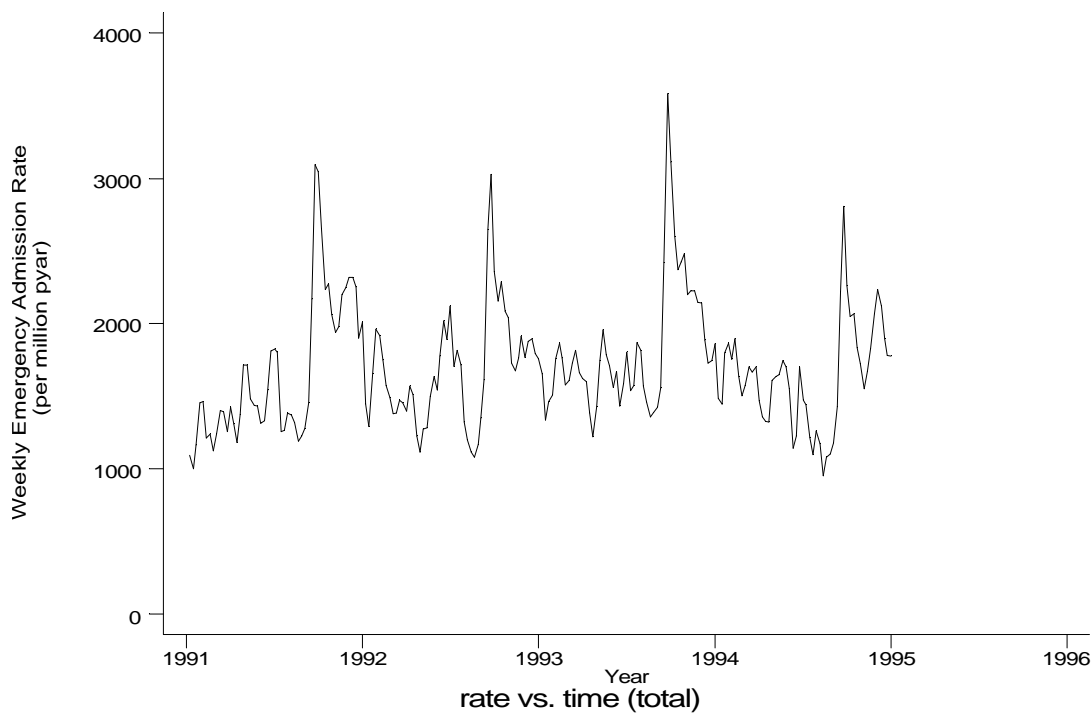

A6 Asthma standard output graphs
Seasonality (crude rates by week of year)

- **HES Emergency admissions, England 1991-94**

A6 Asthma standard output graphs
Seasonality (crude rates by week of year)

- **HES Emergency admissions, England 1991-94**

h3e1c.gph
1. Asthma

A6 Asthma standard output graphs
Seasonality (crude rates by week of year)

- HES Emergency admissions, England 1991-94

A6 Asthma standard output graphs
Seasonality (crude rates by week of year)