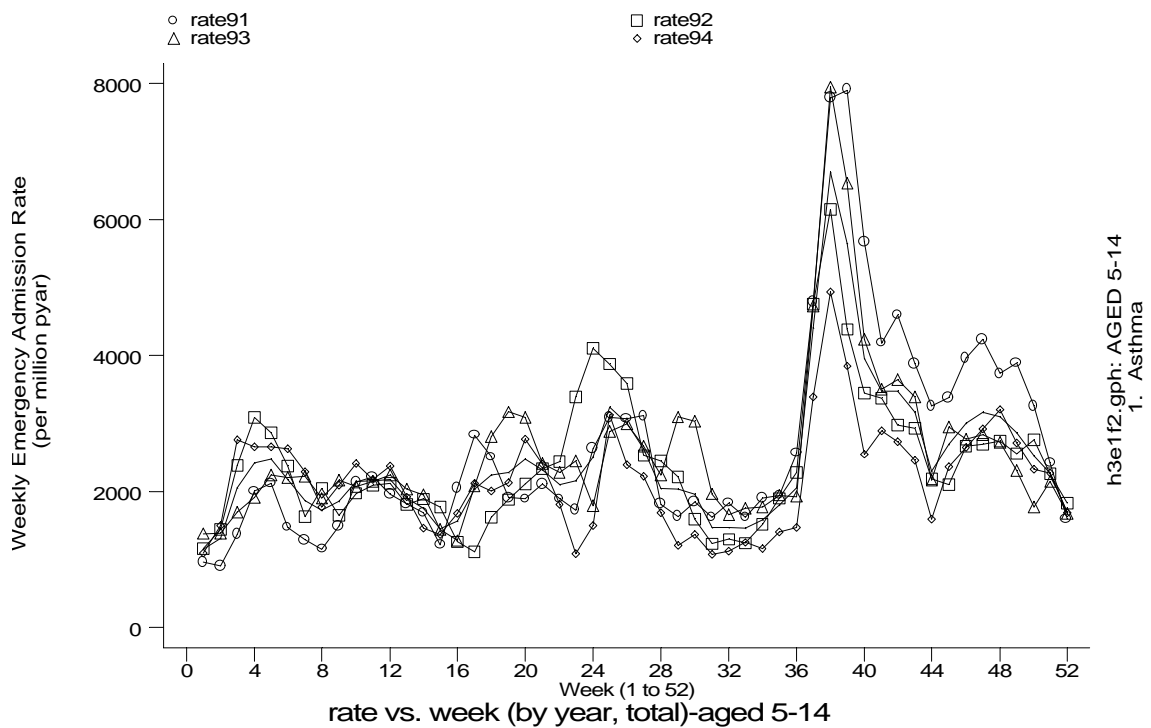

A6 Asthma standard output graphs
Seasonality (crude rates by week of year)

- **HES Emergency admissions, England 1991-94**

A6 Asthma standard output graphs
Seasonality (crude rates by week of year)

- **HES Emergency admissions, England 1991-94**

h3e1c.gph
1. Asthma

A6 Asthma standard output graphs
Seasonality (crude rates by week of year)

- HES Emergency admissions, England 1991-94

A6 Asthma standard output graphs
Seasonality (crude rates by week of year)

- **HES Emergency admissions, England 1991-94**

A6 Asthma standard output graphs
Seasonality (crude rates by week of year)

- **HES Emergency admissions, England 1991-94**

A6 Asthma standard output graphs
Seasonality (crude rates by week of year)