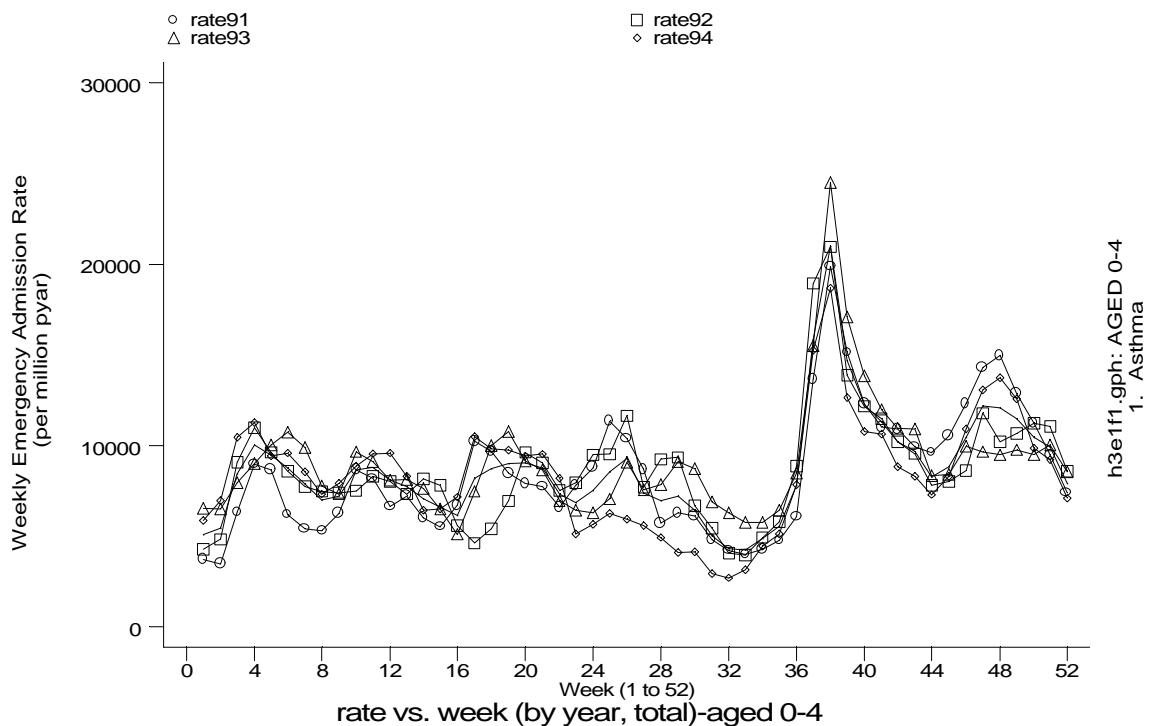

A6 Asthma standard output graphs
Seasonality (crude rates by week of year)

- **HES Emergency admissions, England 1991-94**

A6 Asthma standard output graphs
Seasonality (crude rates by week of year)

- **HES Emergency admissions, England 1991-94**

h3e1c.gph
1. Asthma

A6 Asthma standard output graphs
Seasonality (crude rates by week of year)

- HES Emergency admissions, England 1991-94

A6 Asthma standard output graphs
Seasonality (crude rates by week of year)

- **HES Emergency admissions, England 1991-94**

A6 Asthma standard output graphs
Seasonality (crude rates by week of year)

- **HES Emergency admissions, England 1991-94**

A6 Asthma standard output graphs
Seasonality (crude rates by week of year)