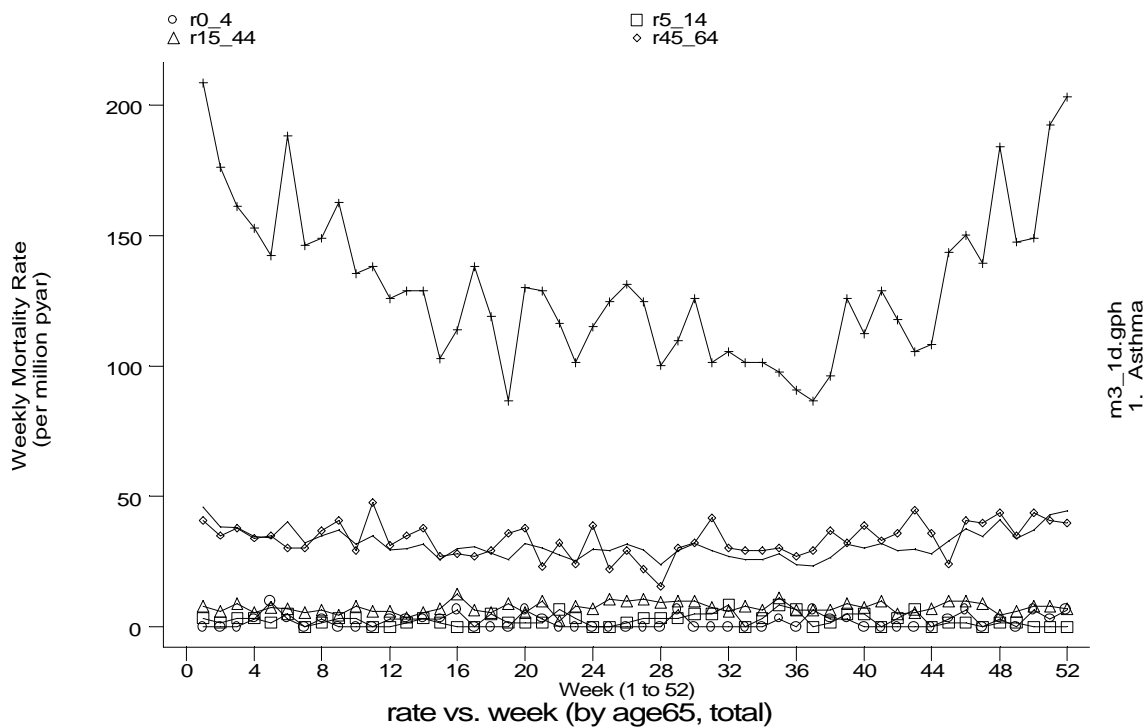

**A6 Asthma standard output graphs**  
**Seasonality (crude rates by week of year)**

- **Mortality, England 1991-95**

**A6 Asthma standard output graphs**  
**Seasonality (crude rates by week of year)**

- **Mortality, England 1991-95**

**A6 Asthma standard output graphs**  
**Seasonality (crude rates by week of year)**

- Mortality, England 1991-95

**A6 Asthma standard output graphs**  
**Seasonality (crude rates by week of year)**

- Mortality, England 1991-95

**A6 Asthma standard output graphs**  
**Seasonality (crude rates by week of year)**

- **Mortality, England 1991-95**

**A6 Asthma standard output graphs**  
**Seasonality (crude rates by week of year)**