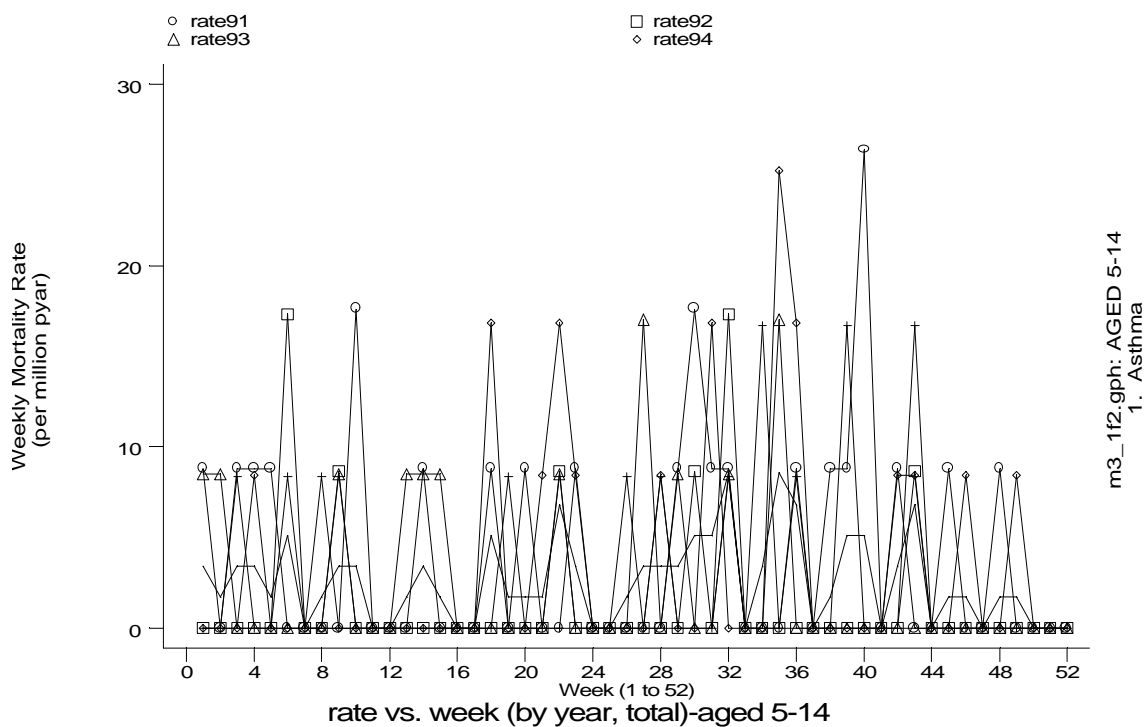

**A6 Asthma standard output graphs**  
**Seasonality (crude rates by week of year)**

- **Mortality, England 1991-95**

**A6 Asthma standard output graphs**  
**Seasonality (crude rates by week of year)**

- **Mortality, England 1991-95**

**A6 Asthma standard output graphs**  
**Seasonality (crude rates by week of year)**

- Mortality, England 1991-95

**A6 Asthma standard output graphs**  
**Seasonality (crude rates by week of year)**

- Mortality, England 1991-95

**A6 Asthma standard output graphs**  
**Seasonality (crude rates by week of year)**

- **Mortality, England 1991-95**

**A6 Asthma standard output graphs**  
**Seasonality (crude rates by week of year)**