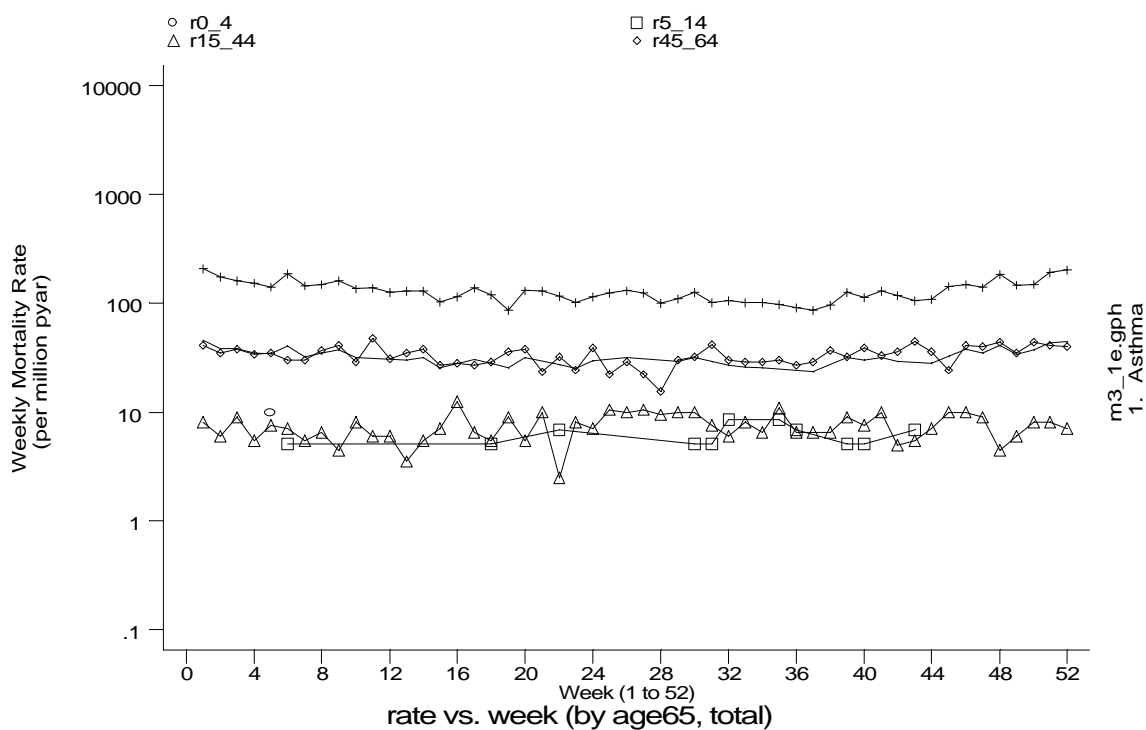

**A6 Asthma standard output graphs**  
**Seasonality (crude rates by week of year)**

- **Mortality, England 1991-95**

**A6 Asthma standard output graphs**  
**Seasonality (crude rates by week of year)**

- **Mortality, England 1991-95**

**A6 Asthma standard output graphs**  
**Seasonality (crude rates by week of year)**

- Mortality, England 1991-95

**A6 Asthma standard output graphs**  
**Seasonality (crude rates by week of year)**

- Mortality, England 1991-95

**A6 Asthma standard output graphs**  
**Seasonality (crude rates by week of year)**

- **Mortality, England 1991-95**

**A6 Asthma standard output graphs**  
**Seasonality (crude rates by week of year)**