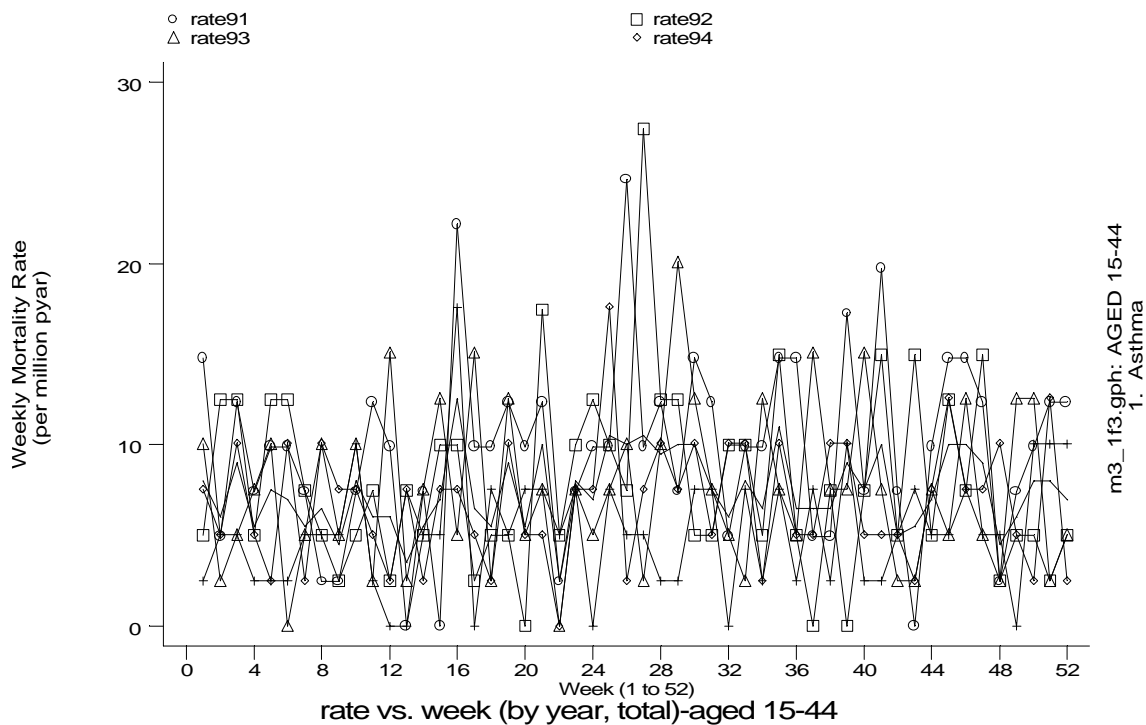

**A6 Asthma standard output graphs**  
**Seasonality (crude rates by week of year)**

- **Mortality, England 1991-95**

**A6 Asthma standard output graphs**  
**Seasonality (crude rates by week of year)**

- **Mortality, England 1991-95**

**A6 Asthma standard output graphs**  
**Seasonality (crude rates by week of year)**

- Mortality, England 1991-95

**A6 Asthma standard output graphs**  
**Seasonality (crude rates by week of year)**

- Mortality, England 1991-95

**A6 Asthma standard output graphs**  
**Seasonality (crude rates by week of year)**

- **Mortality, England 1991-95**

**A6 Asthma standard output graphs**  
**Seasonality (crude rates by week of year)**

- **Mortality, England 1991-95**