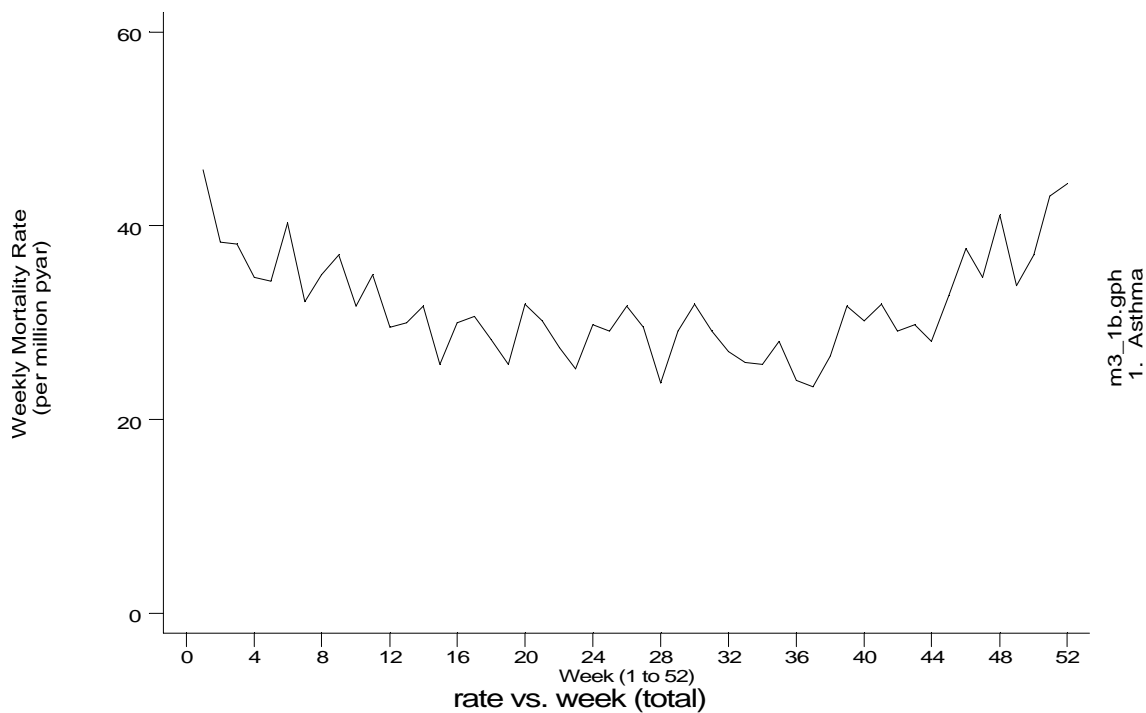

**A6 Asthma standard output graphs**  
**Seasonality (crude rates by week of year)**

- **Mortality, England 1991-95**

**A6 Asthma standard output graphs**  
**Seasonality (crude rates by week of year)**

- **Mortality, England 1991-95**

**A6 Asthma standard output graphs**  
**Seasonality (crude rates by week of year)**

- Mortality, England 1991-95

**A6 Asthma standard output graphs**  
**Seasonality (crude rates by week of year)**

- Mortality, England 1991-95

**A6 Asthma standard output graphs**  
**Seasonality (crude rates by week of year)**

- **Mortality, England 1991-95**

**A6 Asthma standard output graphs**  
**Seasonality (crude rates by week of year)**