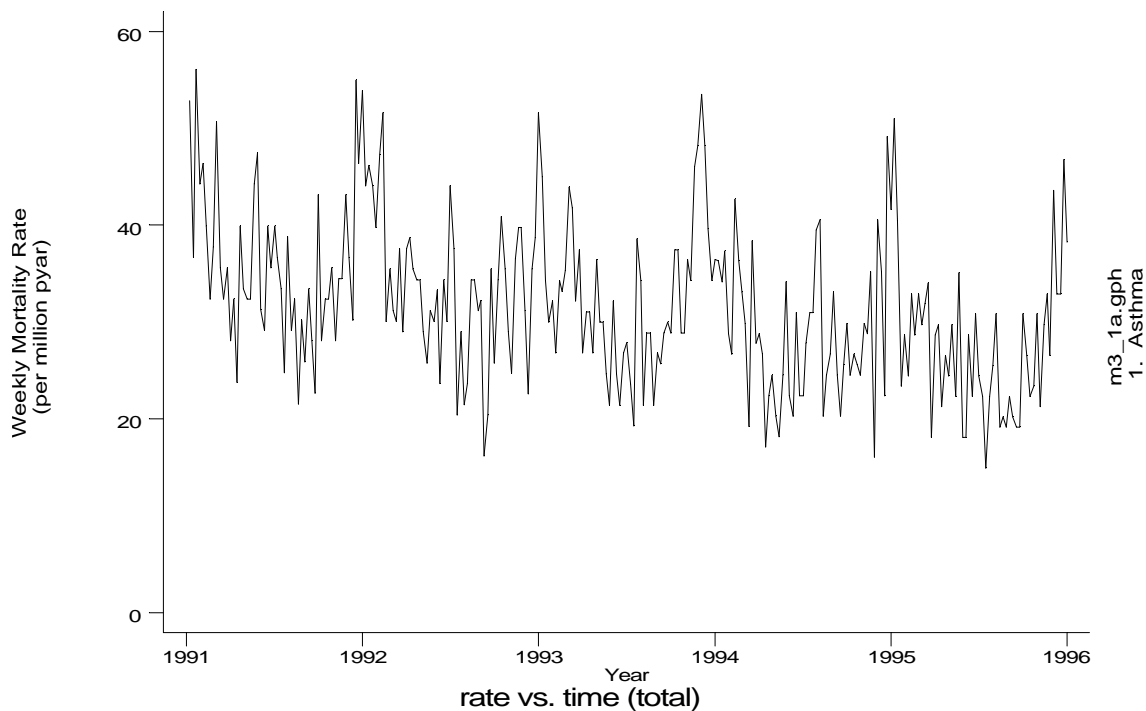

**A6 Asthma standard output graphs**  
**Seasonality (crude rates by week of year)**

- **Mortality, England 1991-95**

**A6 Asthma standard output graphs**  
**Seasonality (crude rates by week of year)**

- **Mortality, England 1991-95**

**A6 Asthma standard output graphs**  
**Seasonality (crude rates by week of year)**

- Mortality, England 1991-95

**A6 Asthma standard output graphs**  
**Seasonality (crude rates by week of year)**

- Mortality, England 1991-95

**A6 Asthma standard output graphs**  
**Seasonality (crude rates by week of year)**

- **Mortality, England 1991-95**

**A6 Asthma standard output graphs**  
**Seasonality (crude rates by week of year)**