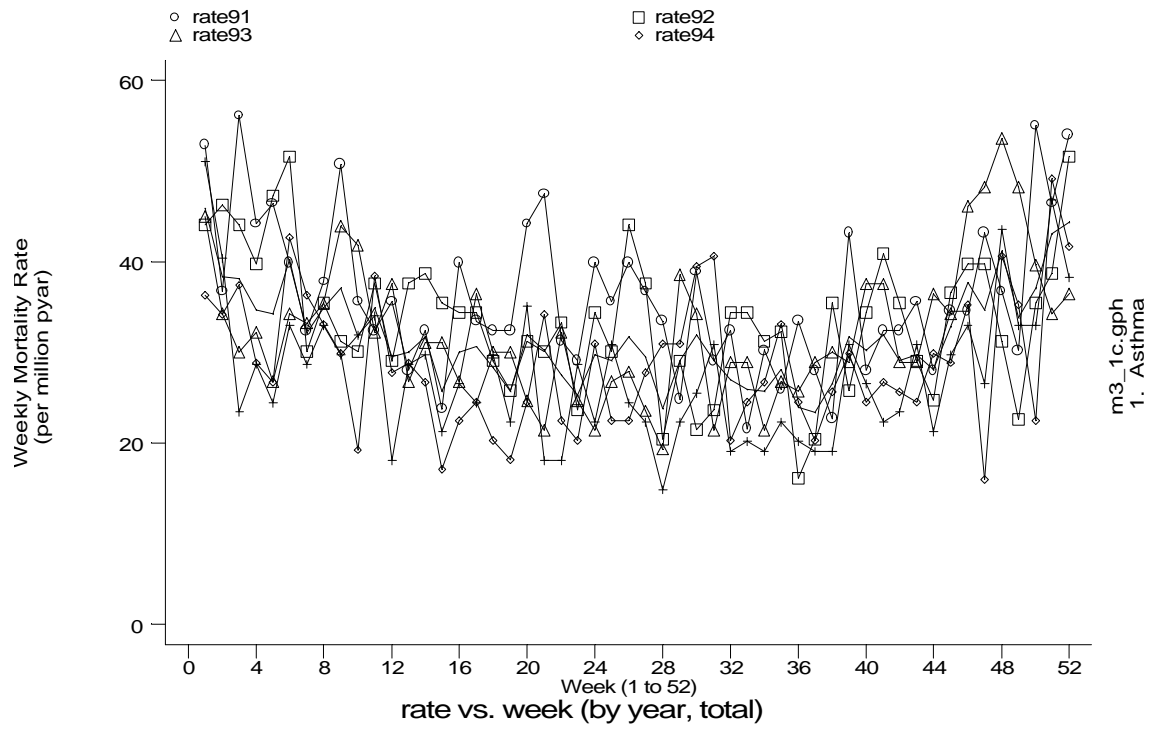

**A6 Asthma standard output graphs**  
**Seasonality (crude rates by week of year)**

- **Mortality, England 1991-95**

**A6 Asthma standard output graphs**  
**Seasonality (crude rates by week of year)**

- **Mortality, England 1991-95**

**A6 Asthma standard output graphs**  
**Seasonality (crude rates by week of year)**

- Mortality, England 1991-95

**A6 Asthma standard output graphs**  
**Seasonality (crude rates by week of year)**

- Mortality, England 1991-95

**A6 Asthma standard output graphs**  
**Seasonality (crude rates by week of year)**

- **Mortality, England 1991-95**

**A6 Asthma standard output graphs**  
**Seasonality (crude rates by week of year)**