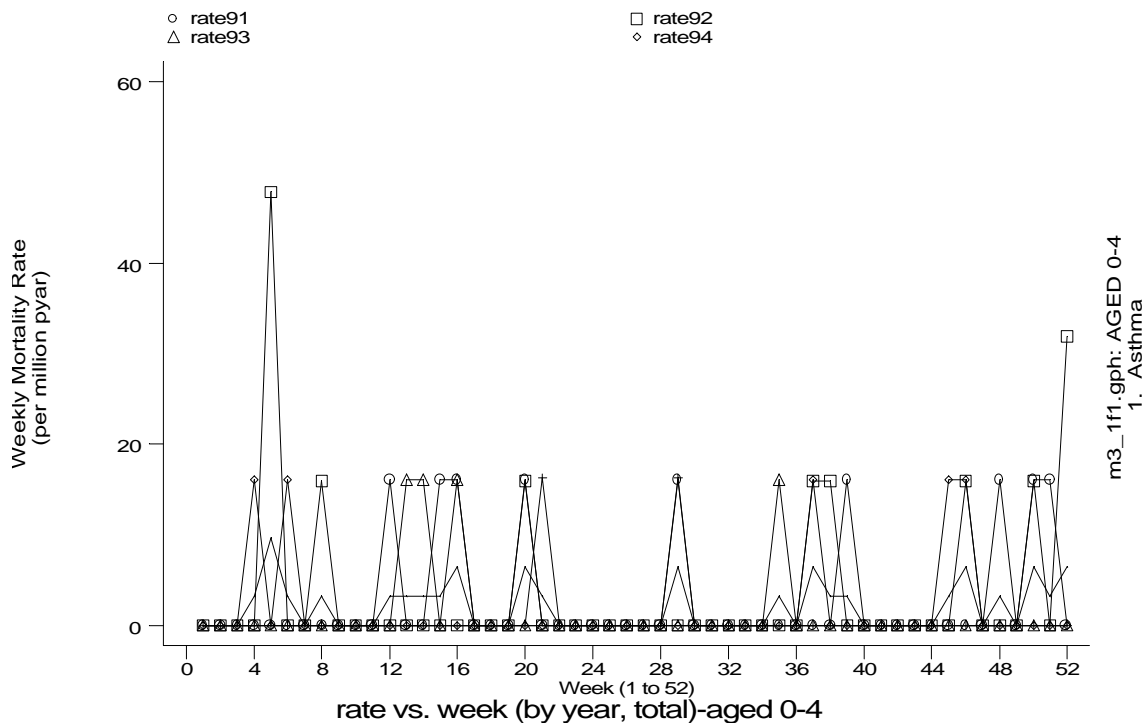

**A6 Asthma standard output graphs**  
**Seasonality (crude rates by week of year)**

- **Mortality, England 1991-95**

**A6 Asthma standard output graphs**  
**Seasonality (crude rates by week of year)**

- **Mortality, England 1991-95**

**A6 Asthma standard output graphs**  
**Seasonality (crude rates by week of year)**

- Mortality, England 1991-95

**A6 Asthma standard output graphs**  
**Seasonality (crude rates by week of year)**

- Mortality, England 1991-95

**A6 Asthma standard output graphs**  
**Seasonality (crude rates by week of year)**

- **Mortality, England 1991-95**

**A6 Asthma standard output graphs**  
**Seasonality (crude rates by week of year)**