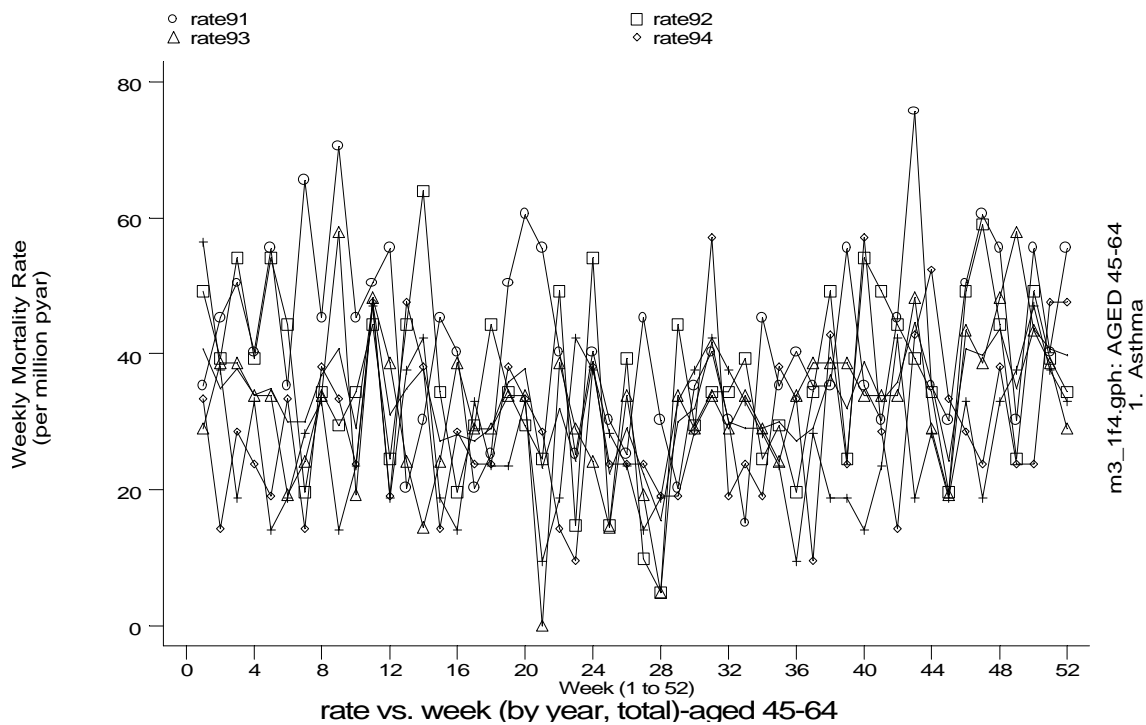

**A6 Asthma standard output graphs**  
**Seasonality (crude rates by week of year)**

- **Mortality, England 1991-95**

**A6 Asthma standard output graphs**  
**Seasonality (crude rates by week of year)**

- **Mortality, England 1991-95**

**A6 Asthma standard output graphs**  
**Seasonality (crude rates by week of year)**

- Mortality, England 1991-95

**A6 Asthma standard output graphs**  
**Seasonality (crude rates by week of year)**

- Mortality, England 1991-95

**A6 Asthma standard output graphs**  
**Seasonality (crude rates by week of year)**

- **Mortality, England 1991-95**

**A6 Asthma standard output graphs**  
**Seasonality (crude rates by week of year)**