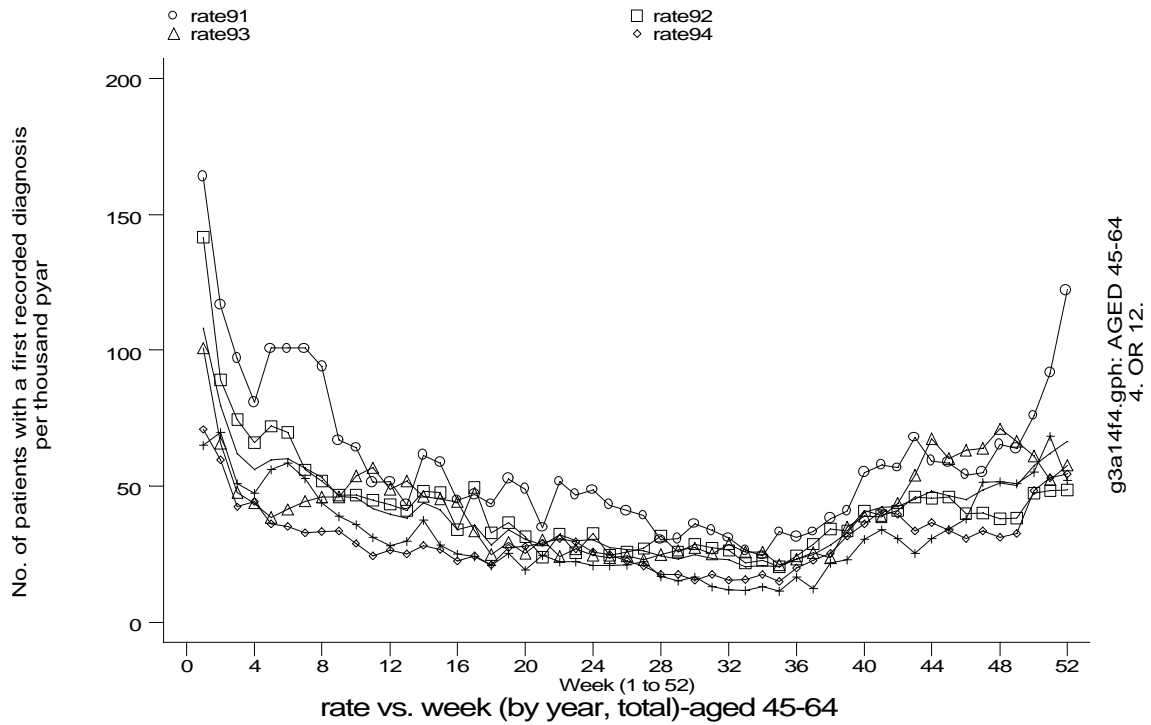

- GPRD First ever diagnosis, England 1991-95

- GPRD First ever diagnosis, England 1991-95

- GPRD First ever diagnosis, England 1991-95

Seasonality (crude rates by week of year)

- GPRD First ever diagnosis, England 1991-95

Seasonality (crude rates by week of year)

- GPRD First ever diagnosis, England 1991-95

A10 Acute bronchitis or bronchiolitis standard output graphs
Seasonality (crude rates by week of year)

- **GPRD First ever diagnosis, England 1991-95**