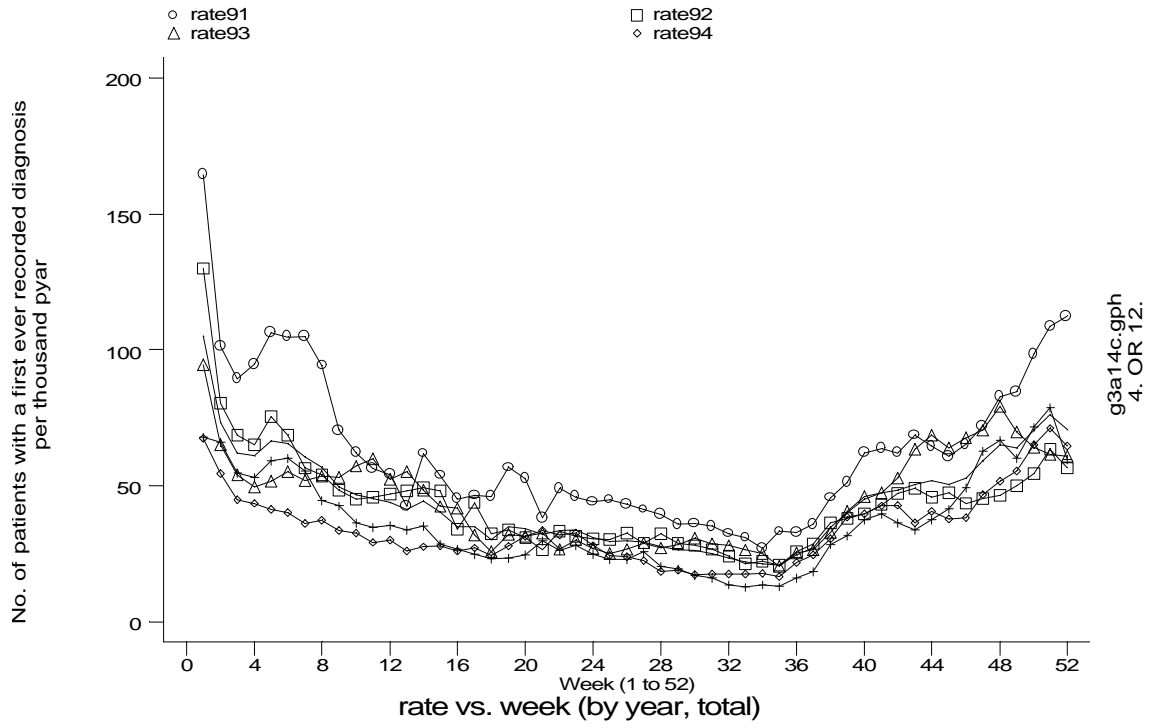

- GPRD First ever diagnosis, England 1991-95

- GPRD First ever diagnosis, England 1991-95

- GPRD First ever diagnosis, England 1991-95

Seasonality (crude rates by week of year)

- GPRD First ever diagnosis, England 1991-95

Seasonality (crude rates by week of year)

- GPRD First ever diagnosis, England 1991-95

A10 Acute bronchitis or bronchiolitis standard output graphs
Seasonality (crude rates by week of year)

- **GPRD First ever diagnosis, England 1991-95**