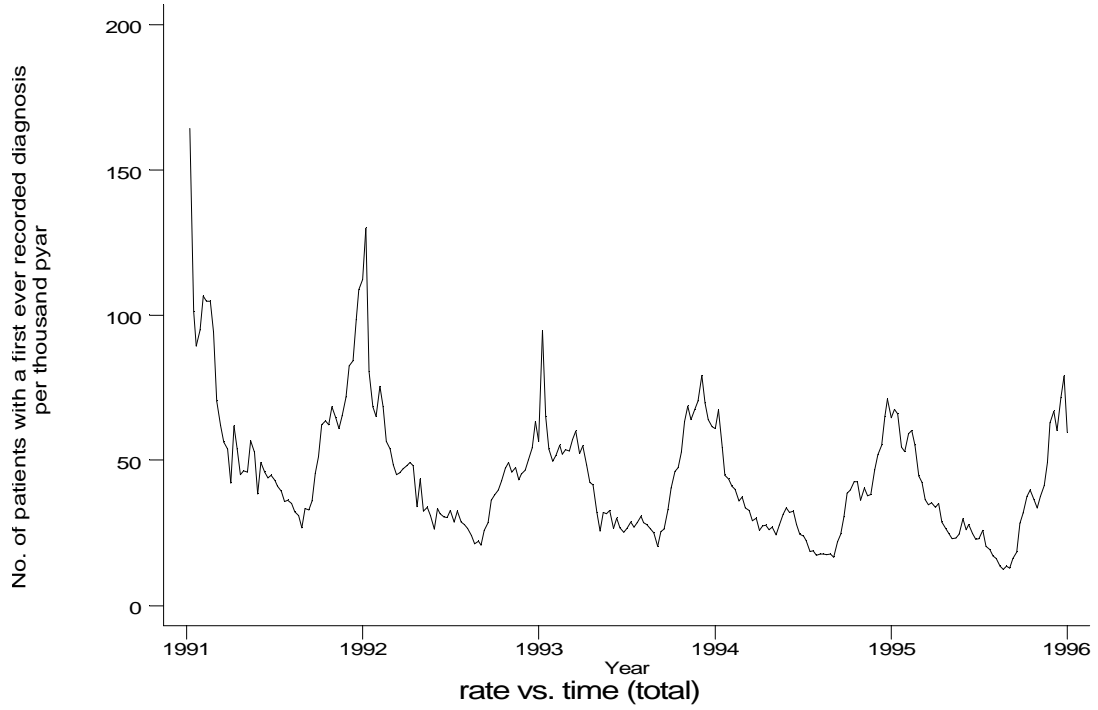

- GPRD First ever diagnosis, England 1991-95

- GPRD First ever diagnosis, England 1991-95

- GPRD First ever diagnosis, England 1991-95

Seasonality (crude rates by week of year)

- GPRD First ever diagnosis, England 1991-95

Seasonality (crude rates by week of year)

- GPRD First ever diagnosis, England 1991-95

A10 Acute bronchitis or bronchiolitis standard output graphs
Seasonality (crude rates by week of year)

- **GPRD First ever diagnosis, England 1991-95**