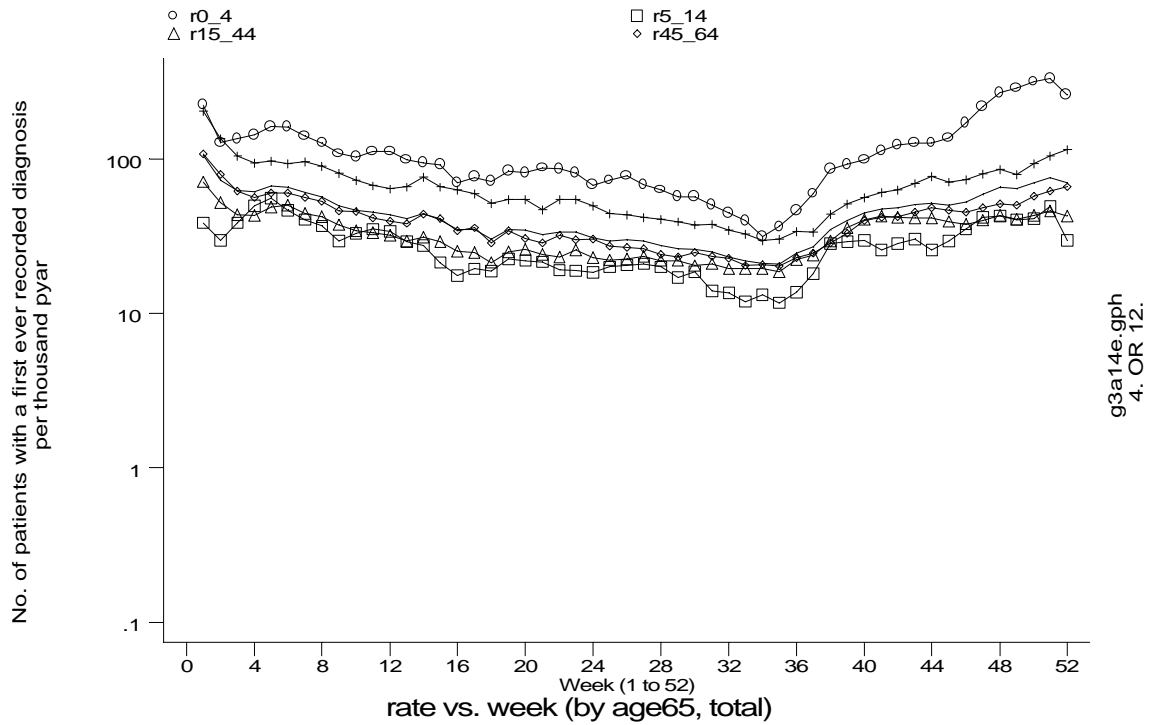

- GPRD First ever diagnosis, England 1991-95

- GPRD First ever diagnosis, England 1991-95

- GPRD First ever diagnosis, England 1991-95

Seasonality (crude rates by week of year)

- GPRD First ever diagnosis, England 1991-95

Seasonality (crude rates by week of year)

- GPRD First ever diagnosis, England 1991-95

A10 Acute bronchitis or bronchiolitis standard output graphs
Seasonality (crude rates by week of year)

- **GPRD First ever diagnosis, England 1991-95**