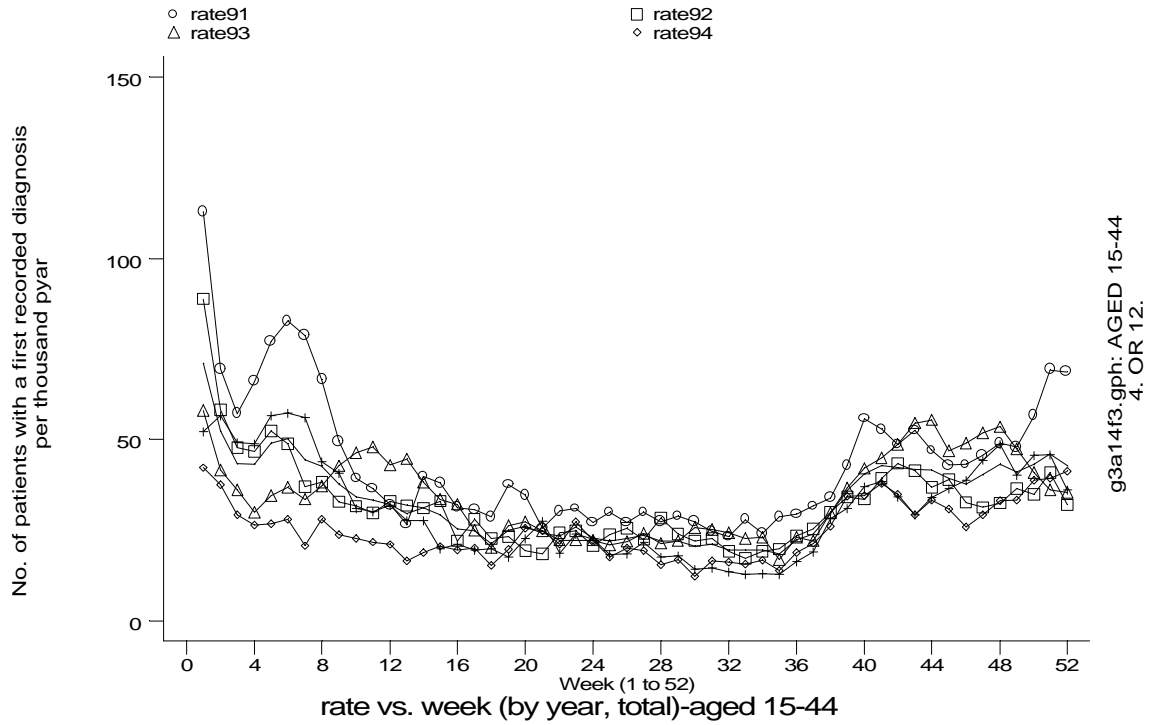

- GPRD First ever diagnosis, England 1991-95

- GPRD First ever diagnosis, England 1991-95

- GPRD First ever diagnosis, England 1991-95

Seasonality (crude rates by week of year)

- GPRD First ever diagnosis, England 1991-95

Seasonality (crude rates by week of year)

- GPRD First ever diagnosis, England 1991-95

A10 Acute bronchitis or bronchiolitis standard output graphs
Seasonality (crude rates by week of year)

- **GPRD First ever diagnosis, England 1991-95**