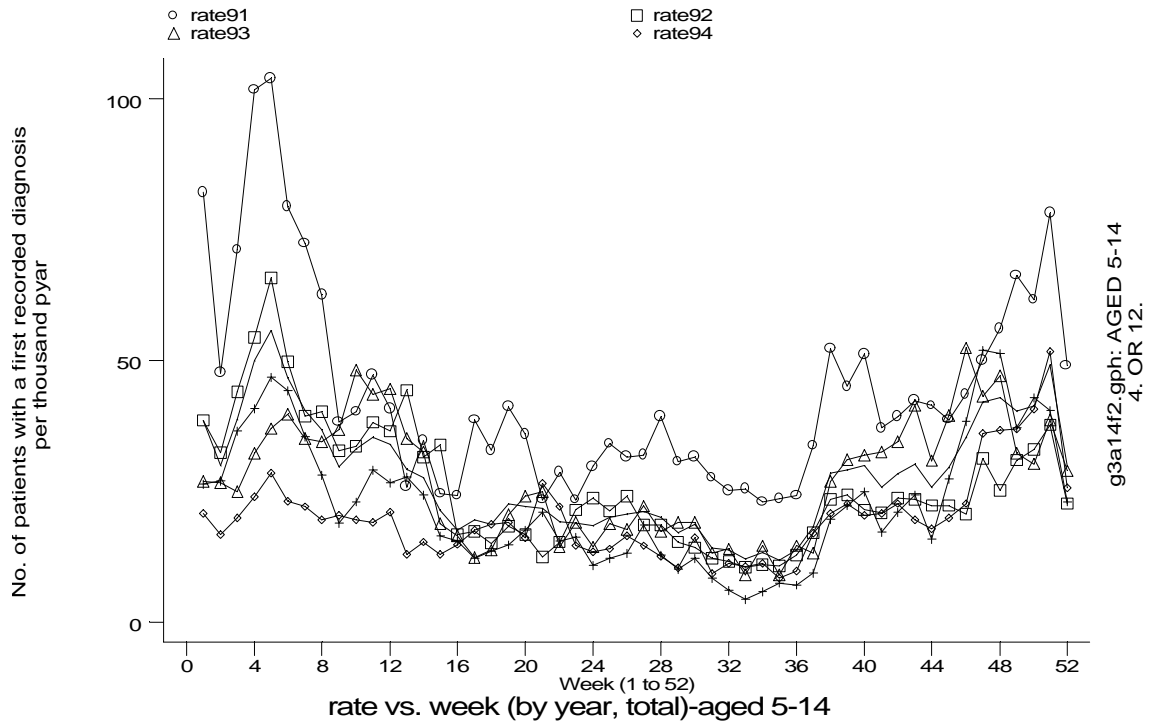

- GPRD First ever diagnosis, England 1991-95

- GPRD First ever diagnosis, England 1991-95

- GPRD First ever diagnosis, England 1991-95

Seasonality (crude rates by week of year)

- GPRD First ever diagnosis, England 1991-95

Seasonality (crude rates by week of year)

- GPRD First ever diagnosis, England 1991-95

A10 Acute bronchitis or bronchiolitis standard output graphs
Seasonality (crude rates by week of year)

- **GPRD First ever diagnosis, England 1991-95**