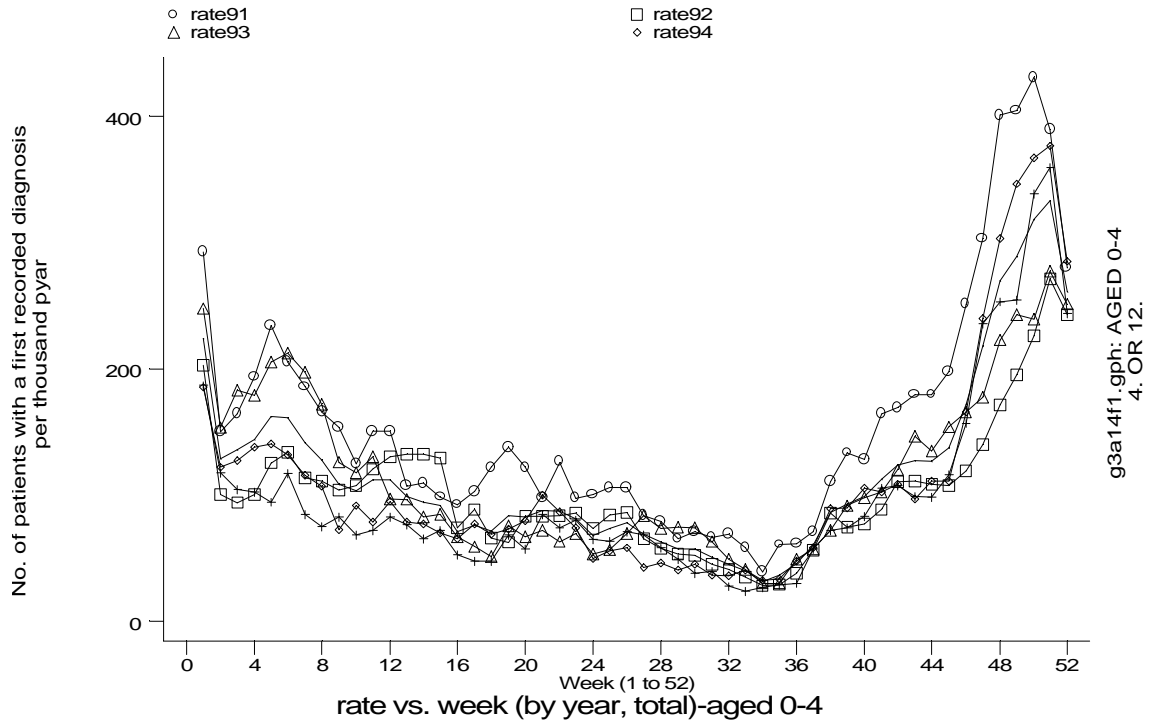

- GPRD First ever diagnosis, England 1991-95

- GPRD First ever diagnosis, England 1991-95

- GPRD First ever diagnosis, England 1991-95

Seasonality (crude rates by week of year)

- GPRD First ever diagnosis, England 1991-95

Seasonality (crude rates by week of year)

- GPRD First ever diagnosis, England 1991-95

A10 Acute bronchitis or bronchiolitis standard output graphs
Seasonality (crude rates by week of year)

- **GPRD First ever diagnosis, England 1991-95**