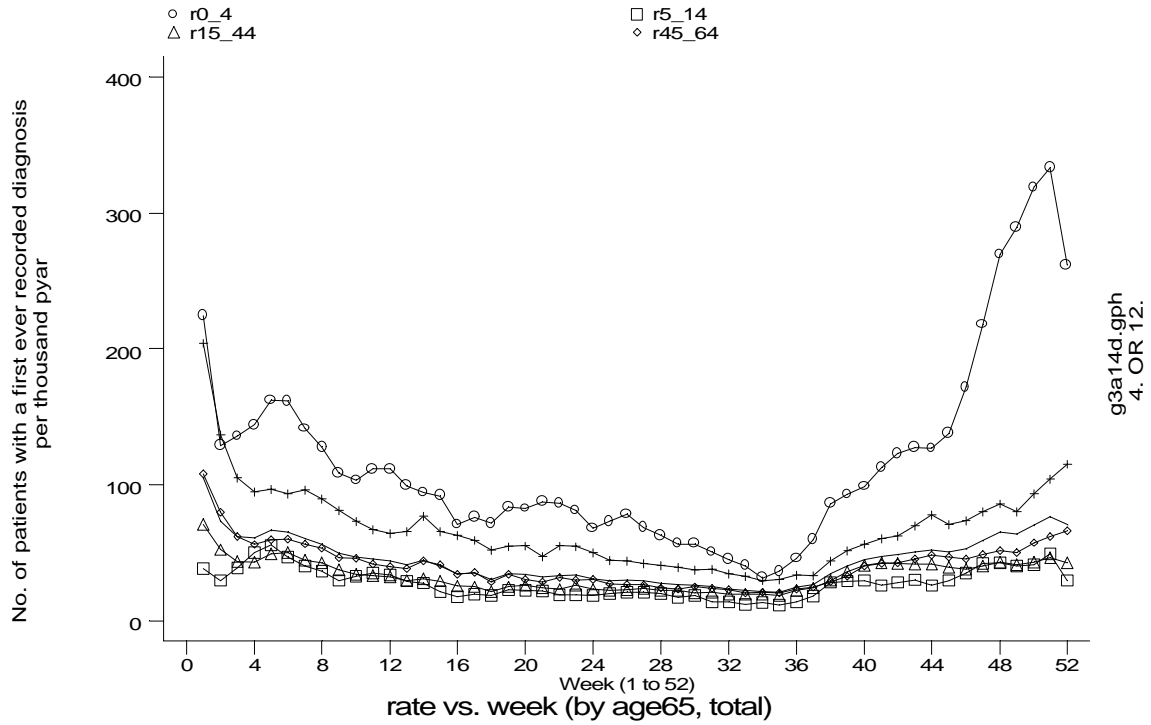

- GPRD First ever diagnosis, England 1991-95

- GPRD First ever diagnosis, England 1991-95

- GPRD First ever diagnosis, England 1991-95

Seasonality (crude rates by week of year)

- GPRD First ever diagnosis, England 1991-95

Seasonality (crude rates by week of year)

- GPRD First ever diagnosis, England 1991-95

A10 Acute bronchitis or bronchiolitis standard output graphs
Seasonality (crude rates by week of year)

- **GPRD First ever diagnosis, England 1991-95**