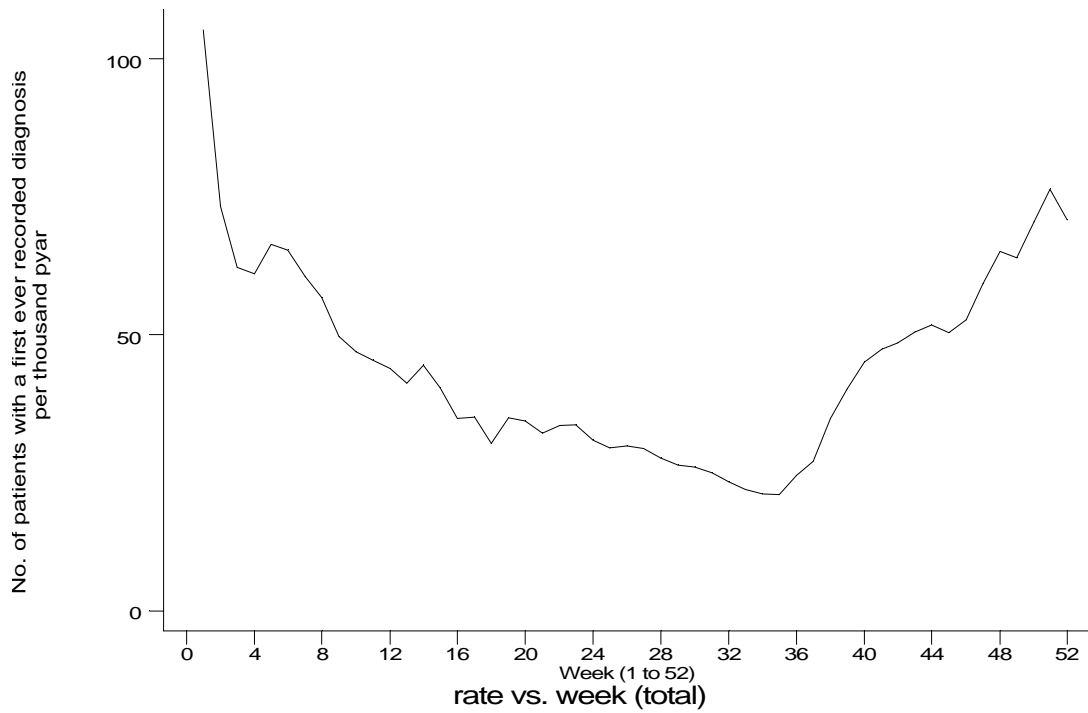

- GPRD First ever diagnosis, England 1991-95

- GPRD First ever diagnosis, England 1991-95

- GPRD First ever diagnosis, England 1991-95

Seasonality (crude rates by week of year)

- GPRD First ever diagnosis, England 1991-95

Seasonality (crude rates by week of year)

- GPRD First ever diagnosis, England 1991-95

A10 Acute bronchitis or bronchiolitis standard output graphs
Seasonality (crude rates by week of year)

- **GPRD First ever diagnosis, England 1991-95**