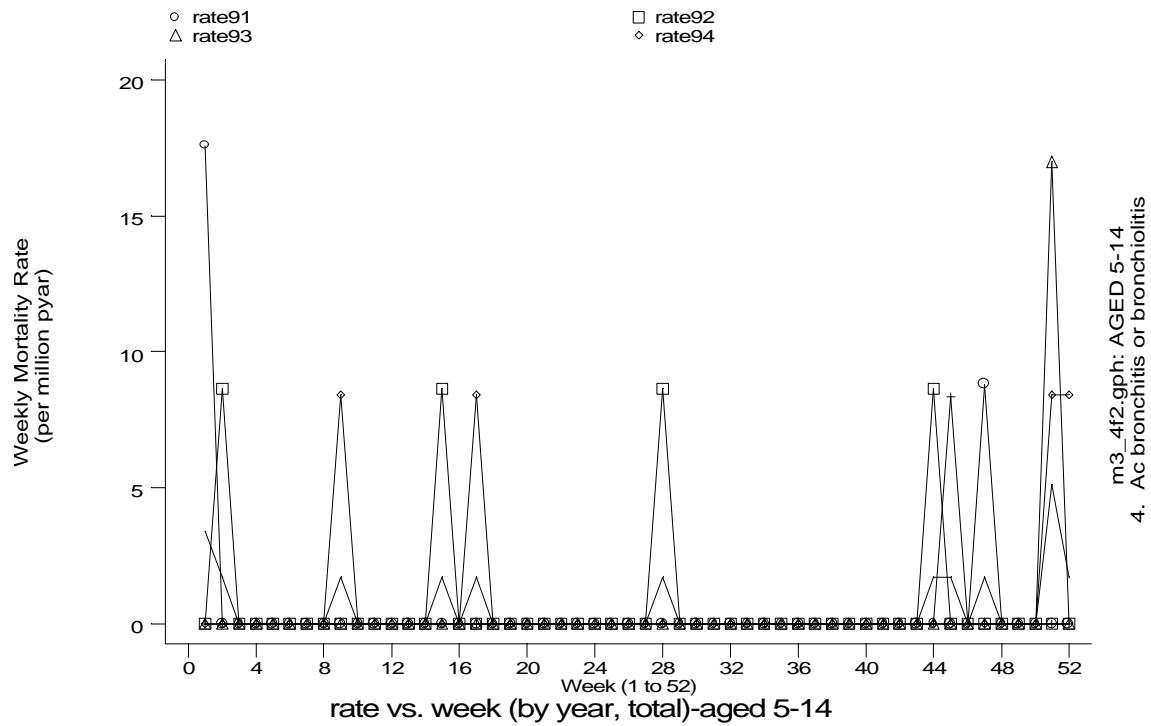

- Mortality, England 1991-95

- Mortality, England 1991-95

Seasonality (crude rates by week of year)

- Mortality, England 1991-95

- Mortality, England 1991-95

- Mortality, England 1991-95

m3\_4f3.gph: AGED 15-44  
4. Ac bronchitis or bronchiolitis

m3\_4f4.gph: AGED 45-64  
4. Ac bronchitis or bronchiolitis

- Mortality, England 1991-95

m3\_4f5.gph: AGED 65-99  
4. Ac bronchitis or bronchiolitis