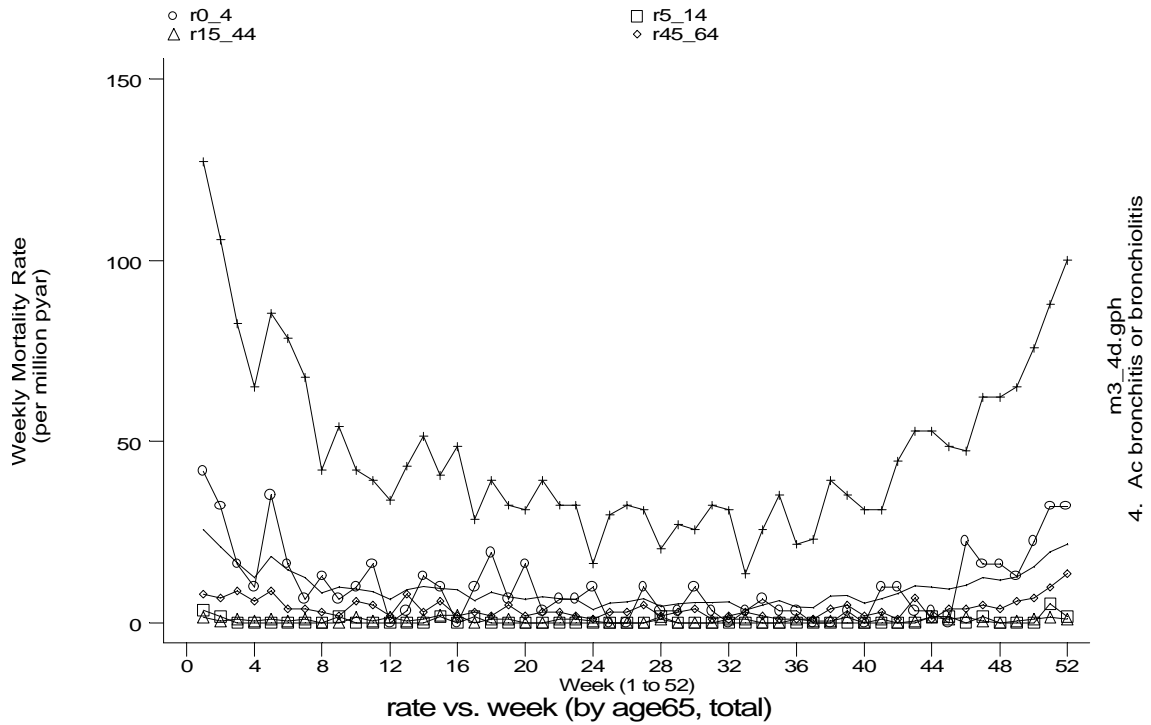

- Mortality, England 1991-95

- Mortality, England 1991-95

Seasonality (crude rates by week of year)

- Mortality, England 1991-95

- Mortality, England 1991-95

- Mortality, England 1991-95

m3\_4f3.gph: AGED 15-44  
4. Ac bronchitis or bronchiolitis

m3\_4f4.gph: AGED 45-64  
4. Ac bronchitis or bronchiolitis

- Mortality, England 1991-95

m3\_4f5.gph: AGED 65-99  
4. Ac bronchitis or bronchiolitis