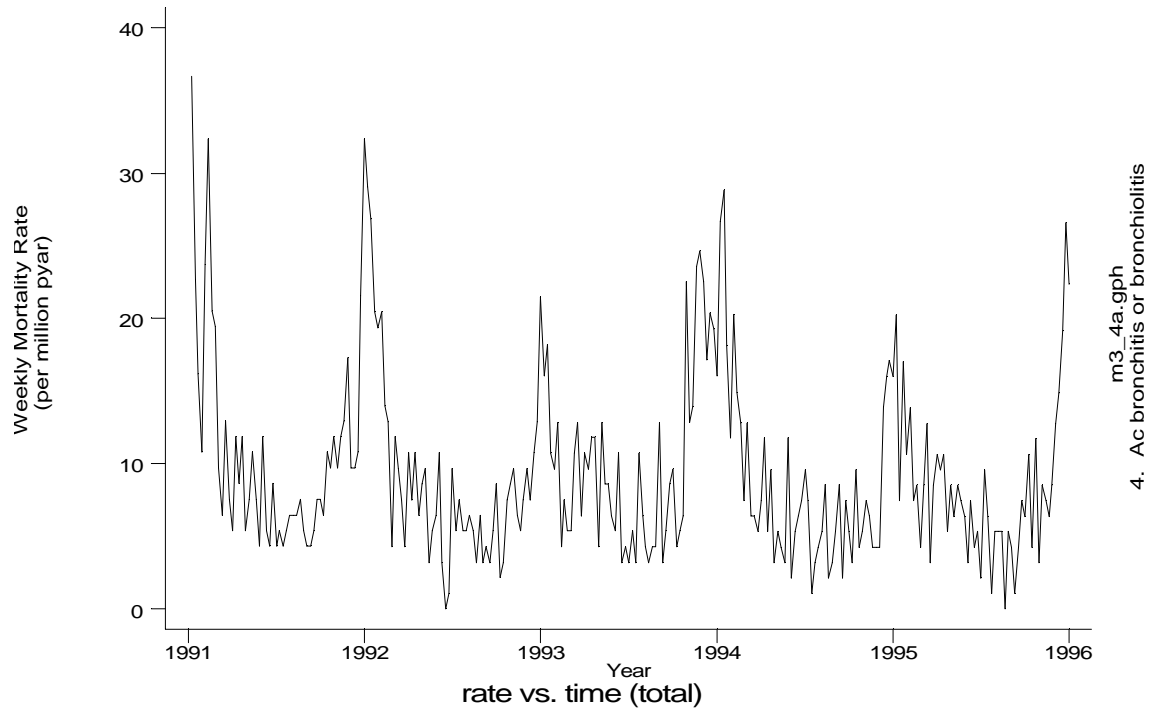

- Mortality, England 1991-95

- Mortality, England 1991-95

Seasonality (crude rates by week of year)

- Mortality, England 1991-95

- Mortality, England 1991-95

- Mortality, England 1991-95

m3\_4f3.gph: AGED 15-44  
4. Ac bronchitis or bronchiolitis

m3\_4f4.gph: AGED 45-64  
4. Ac bronchitis or bronchiolitis

- Mortality, England 1991-95

m3\_4f5.gph: AGED 65-99  
4. Ac bronchitis or bronchiolitis