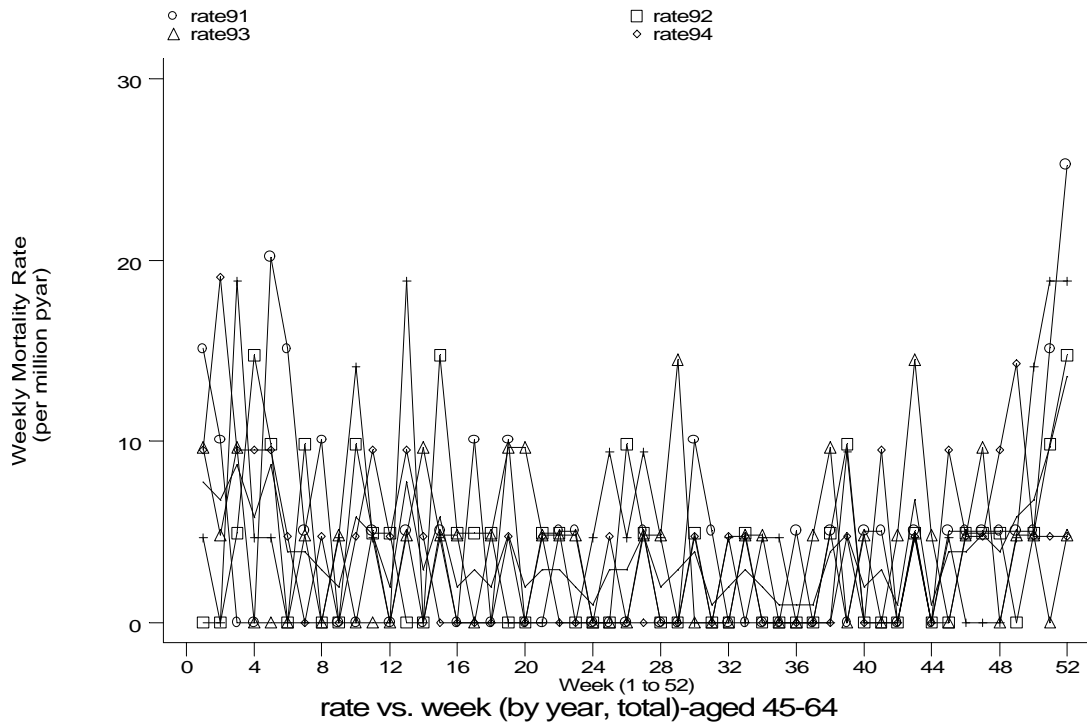

- Mortality, England 1991-95

- Mortality, England 1991-95

Seasonality (crude rates by week of year)

- Mortality, England 1991-95

- Mortality, England 1991-95

- Mortality, England 1991-95

m3\_4f3.gph: AGED 15-44  
4. Ac bronchitis or bronchiolitis

m3\_4f4.gph: AGED 45-64  
4. Ac bronchitis or bronchiolitis

- Mortality, England 1991-95

m3\_4f5.gph: AGED 65-99  
4. Ac bronchitis or bronchiolitis