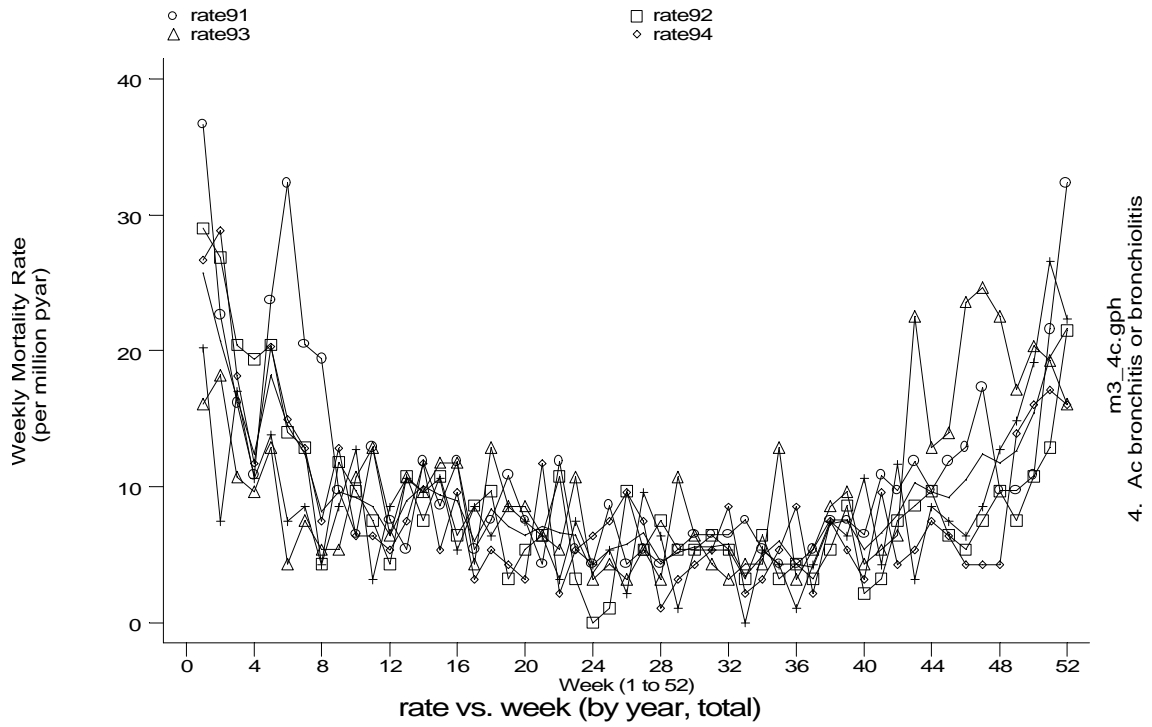

- Mortality, England 1991-95

- Mortality, England 1991-95

Seasonality (crude rates by week of year)

- Mortality, England 1991-95

- Mortality, England 1991-95

- Mortality, England 1991-95

m3\_4f3.gph: AGED 15-44  
4. Ac bronchitis or bronchiolitis

m3\_4f4.gph: AGED 45-64  
4. Ac bronchitis or bronchiolitis

- Mortality, England 1991-95

m3\_4f5.gph: AGED 65-99  
4. Ac bronchitis or bronchiolitis