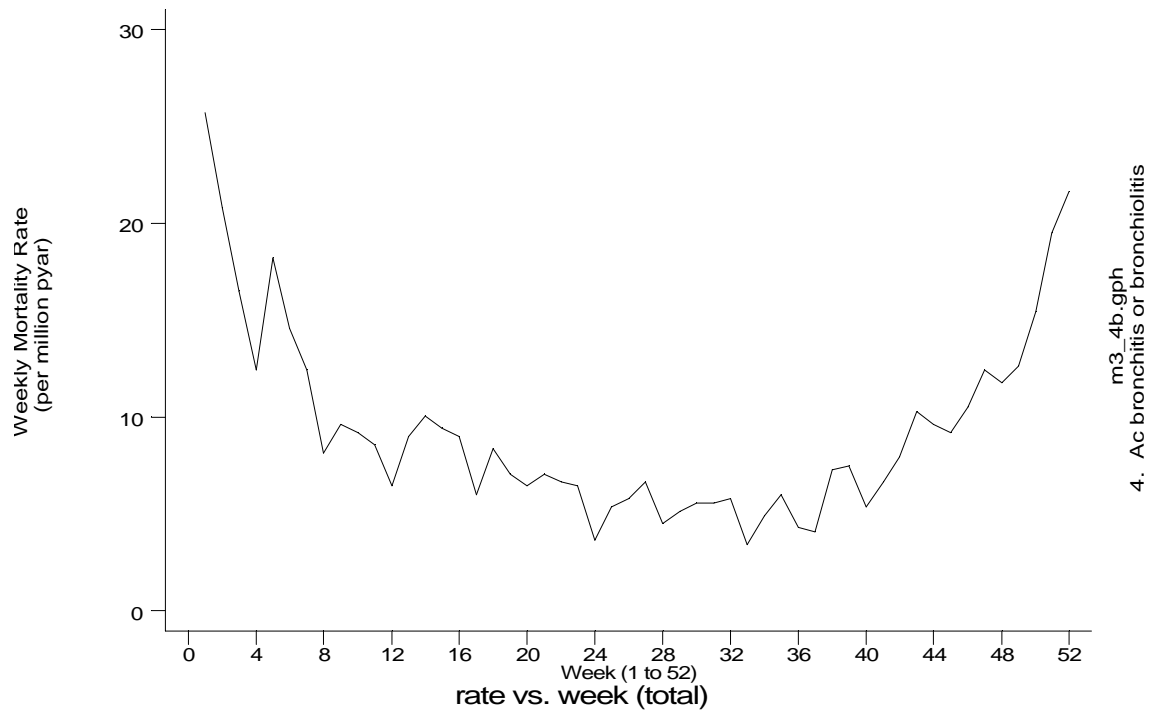

- Mortality, England 1991-95

- Mortality, England 1991-95

Seasonality (crude rates by week of year)

- Mortality, England 1991-95

- Mortality, England 1991-95

- Mortality, England 1991-95

m3\_4f3.gph: AGED 15-44  
4. Ac bronchitis or bronchiolitis

m3\_4f4.gph: AGED 45-64  
4. Ac bronchitis or bronchiolitis

- Mortality, England 1991-95

m3\_4f5.gph: AGED 65-99  
4. Ac bronchitis or bronchiolitis