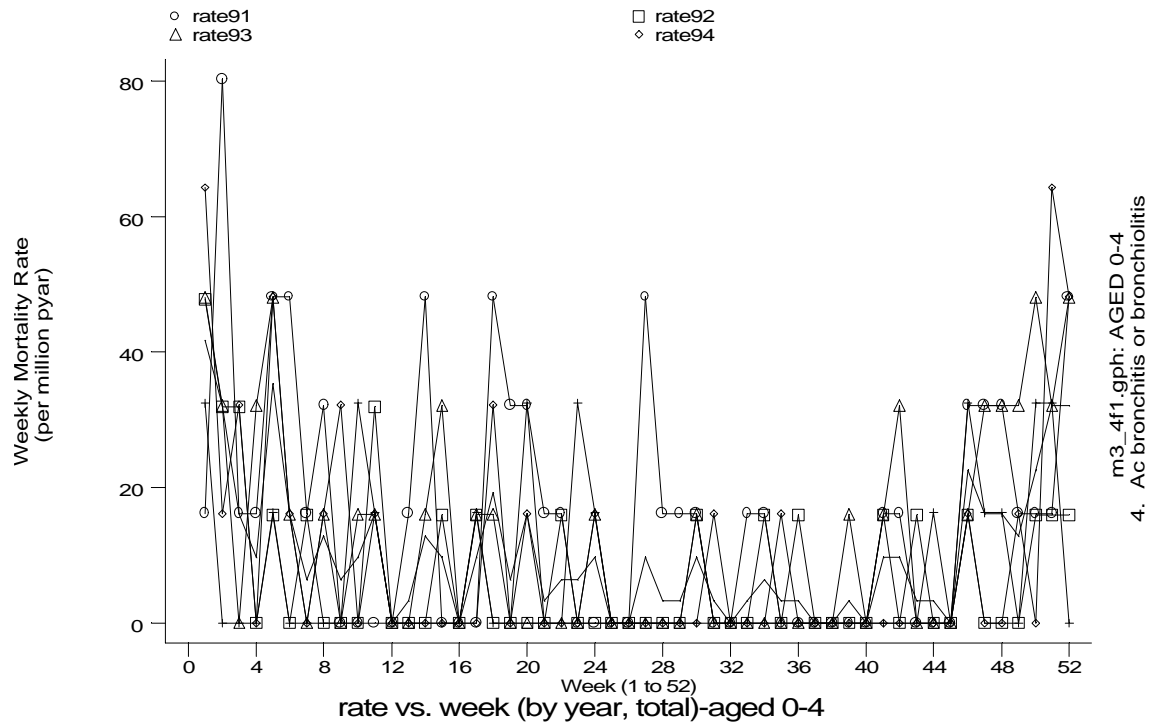

- Mortality, England 1991-95

- Mortality, England 1991-95

Seasonality (crude rates by week of year)

- Mortality, England 1991-95

- Mortality, England 1991-95

- Mortality, England 1991-95

m3\_4f3.gph: AGED 15-44  
4. Ac bronchitis or bronchiolitis

m3\_4f4.gph: AGED 45-64  
4. Ac bronchitis or bronchiolitis

- Mortality, England 1991-95

m3\_4f5.gph: AGED 65-99  
4. Ac bronchitis or bronchiolitis