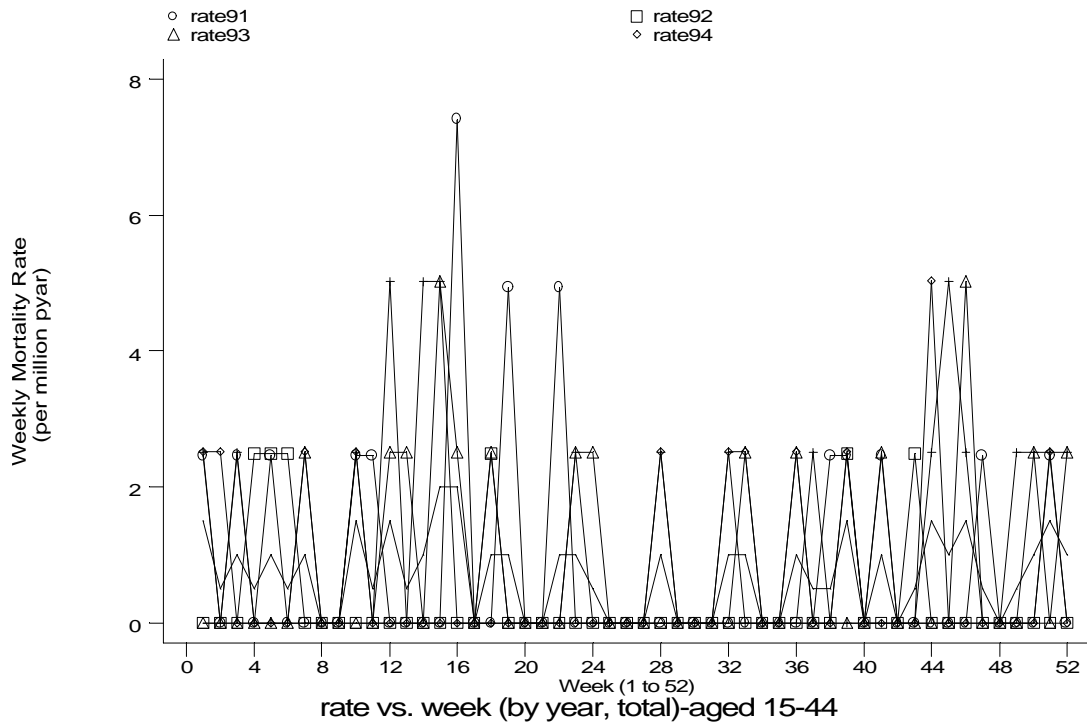

- Mortality, England 1991-95

- Mortality, England 1991-95

Seasonality (crude rates by week of year)

- Mortality, England 1991-95

- Mortality, England 1991-95

- Mortality, England 1991-95

m3\_4f3.gph: AGED 15-44  
4. Ac bronchitis or bronchiolitis

m3\_4f4.gph: AGED 45-64  
4. Ac bronchitis or bronchiolitis

- Mortality, England 1991-95

m3\_4f5.gph: AGED 65-99  
4. Ac bronchitis or bronchiolitis