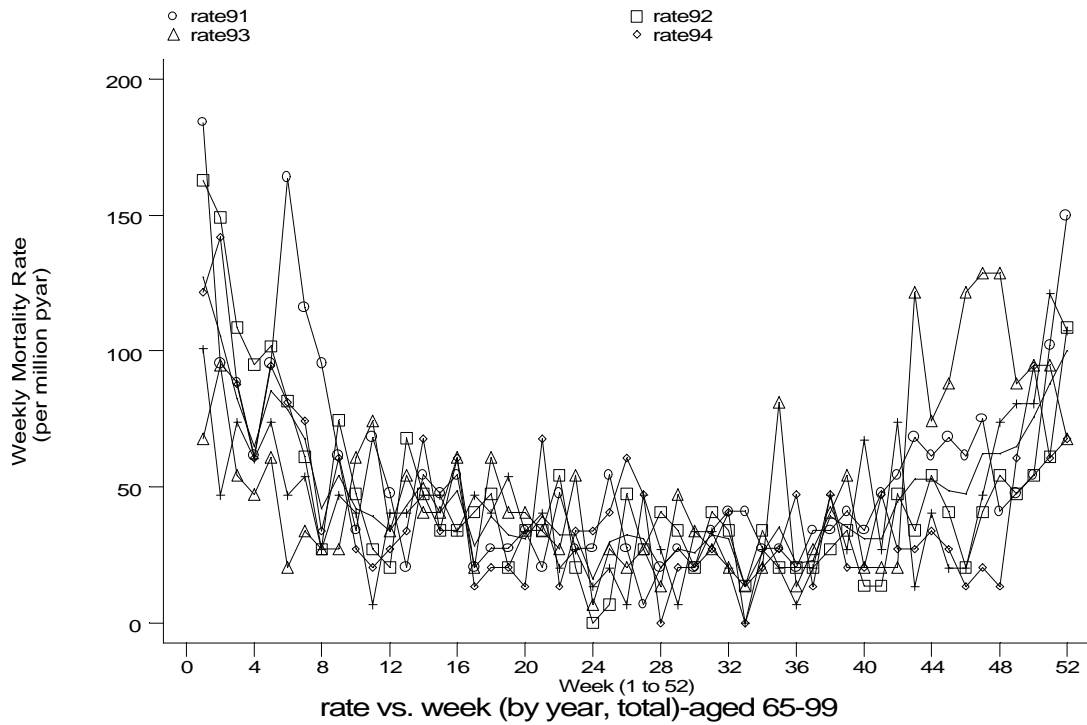

- Mortality, England 1991-95

- Mortality, England 1991-95

Seasonality (crude rates by week of year)

- Mortality, England 1991-95

- Mortality, England 1991-95

- Mortality, England 1991-95

m3\_4f3.gph: AGED 15-44  
4. Ac bronchitis or bronchiolitis

m3\_4f4.gph: AGED 45-64  
4. Ac bronchitis or bronchiolitis

- Mortality, England 1991-95

m3\_4f5.gph: AGED 65-99  
4. Ac bronchitis or bronchiolitis