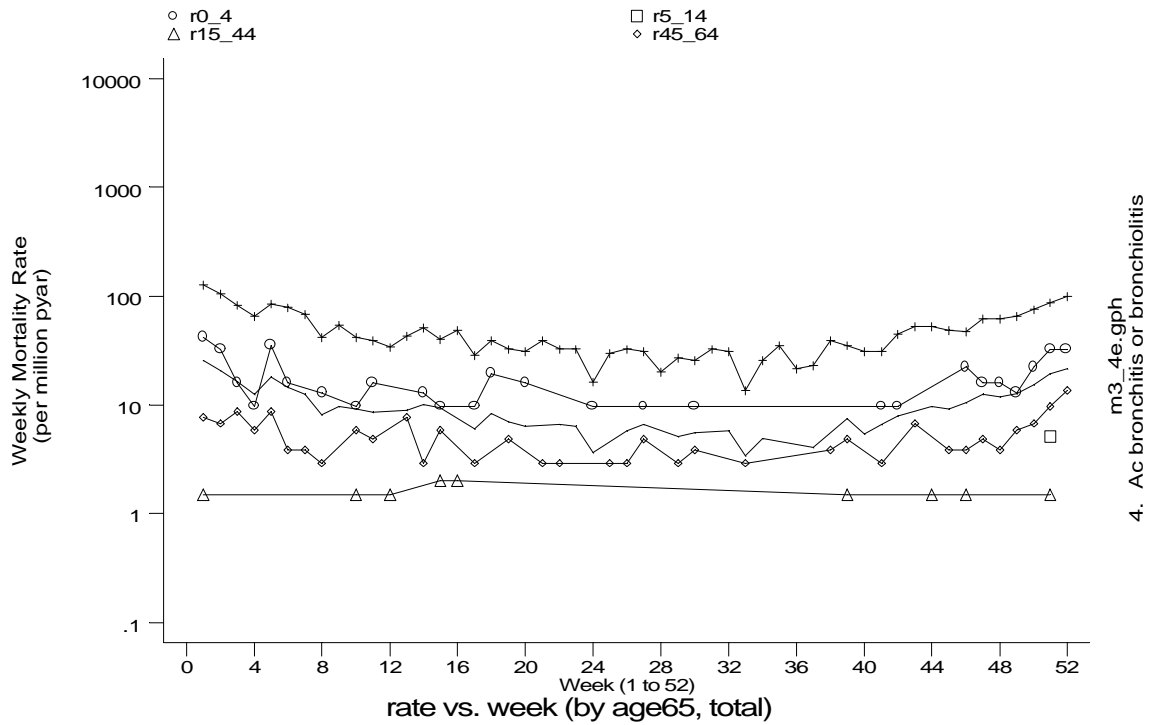

- Mortality, England 1991-95

- Mortality, England 1991-95

Seasonality (crude rates by week of year)

- Mortality, England 1991-95

- Mortality, England 1991-95

- Mortality, England 1991-95

m3\_4f3.gph: AGED 15-44  
4. Ac bronchitis or bronchiolitis

m3\_4f4.gph: AGED 45-64  
4. Ac bronchitis or bronchiolitis

- Mortality, England 1991-95

m3\_4f5.gph: AGED 65-99  
4. Ac bronchitis or bronchiolitis