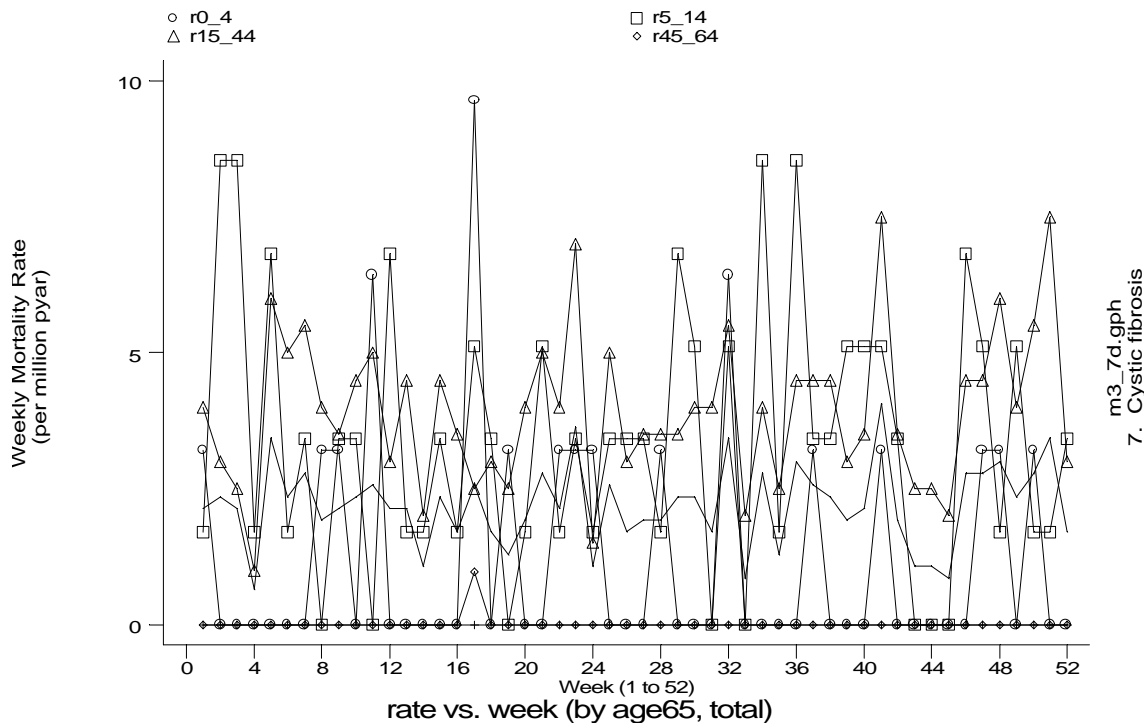

A14 Cystic fibrosis standard output graphs
Seasonality (crude rates by week of year)

- **Mortality, England 1991-95**

A14 Cystic fibrosis standard output graphs
Seasonality (crude rates by week of year)

- Mortality, England 1991-95

m3_7c.gph
7. Cystic fibrosis

- Mortality, England 1991-95

A14 Cystic fibrosis standard output graphs
Seasonality (crude rates by week of year)

- **Mortality, England 1991-95**

- Mortality, England 1991-95