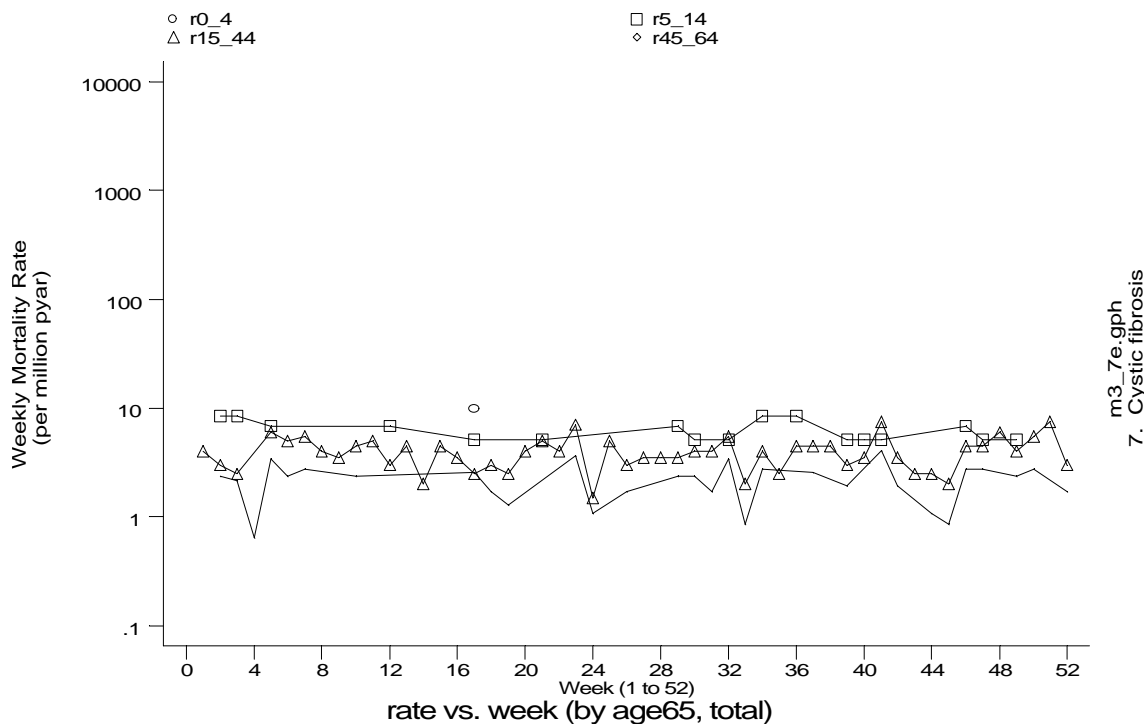

A14 Cystic fibrosis standard output graphs
Seasonality (crude rates by week of year)

- **Mortality, England 1991-95**

A14 Cystic fibrosis standard output graphs
Seasonality (crude rates by week of year)

- Mortality, England 1991-95

m3_7c.gph
7. Cystic fibrosis

- Mortality, England 1991-95

A14 Cystic fibrosis standard output graphs
Seasonality (crude rates by week of year)

- **Mortality, England 1991-95**