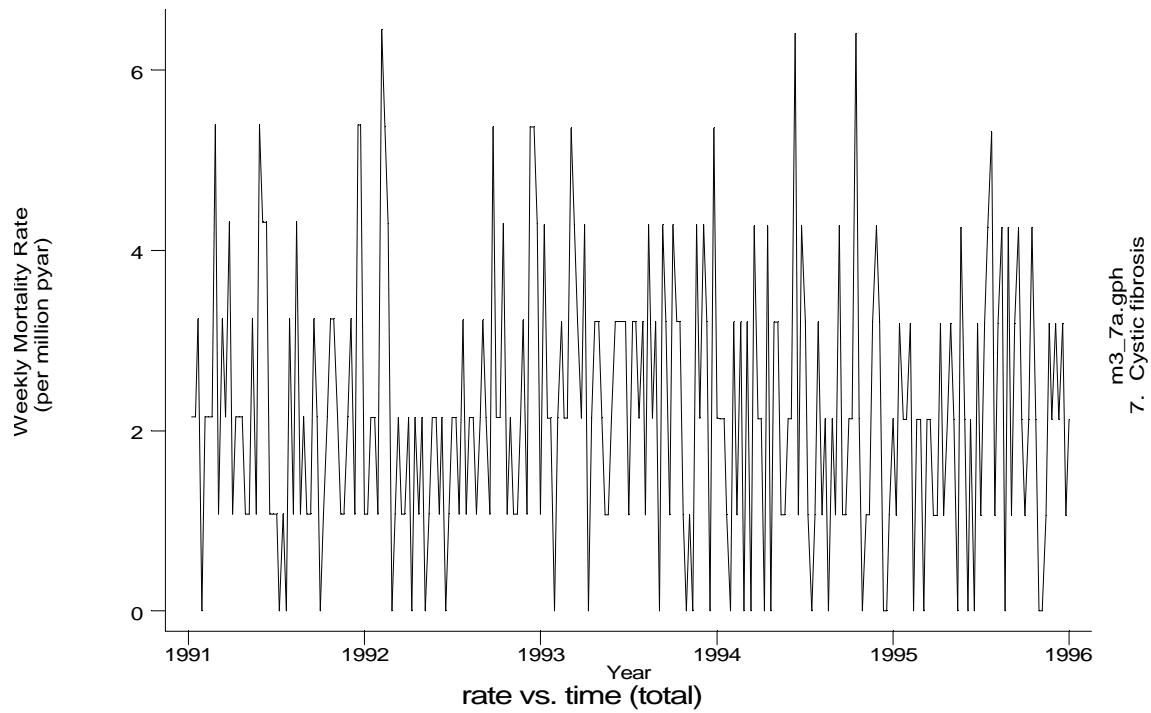

A14 Cystic fibrosis standard output graphs
Seasonality (crude rates by week of year)

- **Mortality, England 1991-95**

A14 Cystic fibrosis standard output graphs
Seasonality (crude rates by week of year)

- Mortality, England 1991-95

m3_7c.gph
7. Cystic fibrosis

- Mortality, England 1991-95

A14 Cystic fibrosis standard output graphs
Seasonality (crude rates by week of year)

- **Mortality, England 1991-95**

- Mortality, England 1991-95