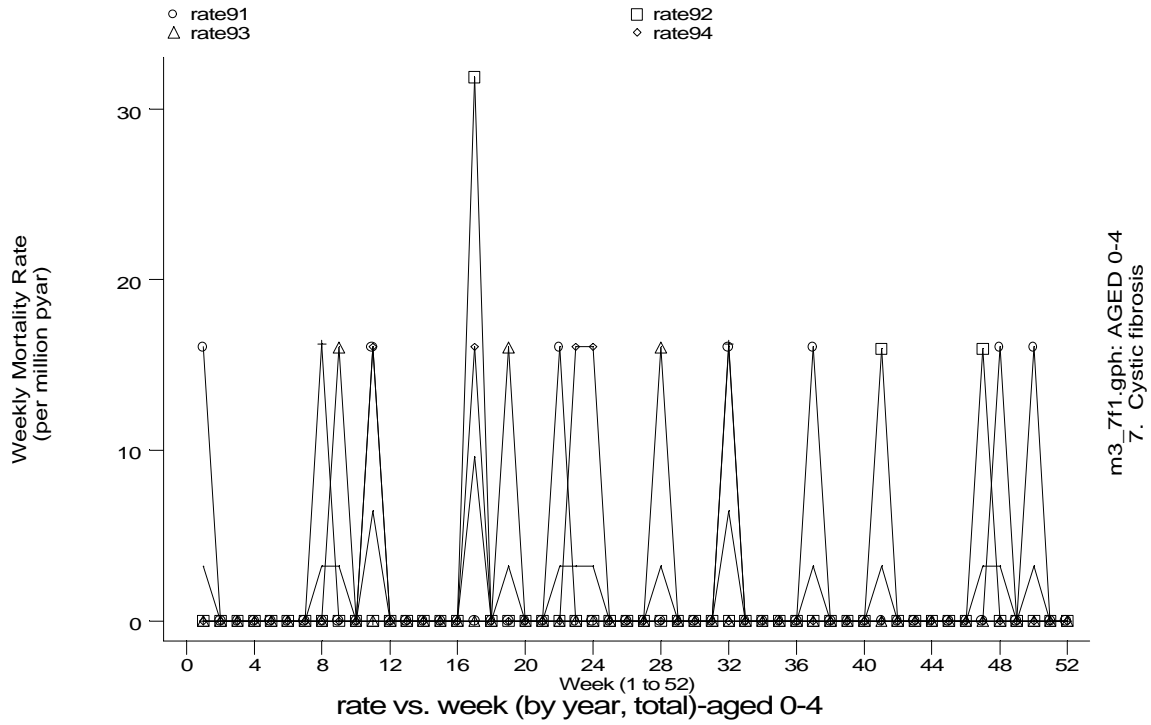

A14 Cystic fibrosis standard output graphs
Seasonality (crude rates by week of year)

- **Mortality, England 1991-95**

A14 Cystic fibrosis standard output graphs
Seasonality (crude rates by week of year)

- Mortality, England 1991-95

m3_7c.gph
7. Cystic fibrosis

- Mortality, England 1991-95

A14 Cystic fibrosis standard output graphs
Seasonality (crude rates by week of year)

- **Mortality, England 1991-95**