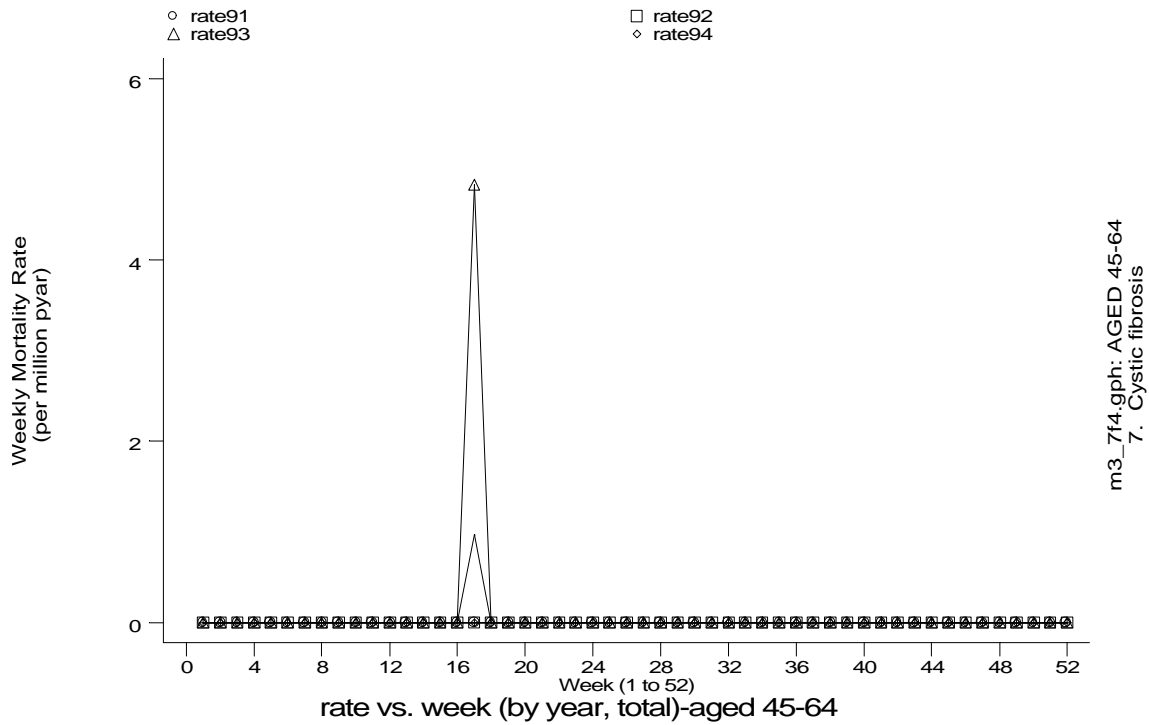

A14 Cystic fibrosis standard output graphs
Seasonality (crude rates by week of year)

- **Mortality, England 1991-95**

A14 Cystic fibrosis standard output graphs
Seasonality (crude rates by week of year)

- Mortality, England 1991-95

m3_7c.gph
7. Cystic fibrosis

- Mortality, England 1991-95

A14 Cystic fibrosis standard output graphs
Seasonality (crude rates by week of year)

- **Mortality, England 1991-95**