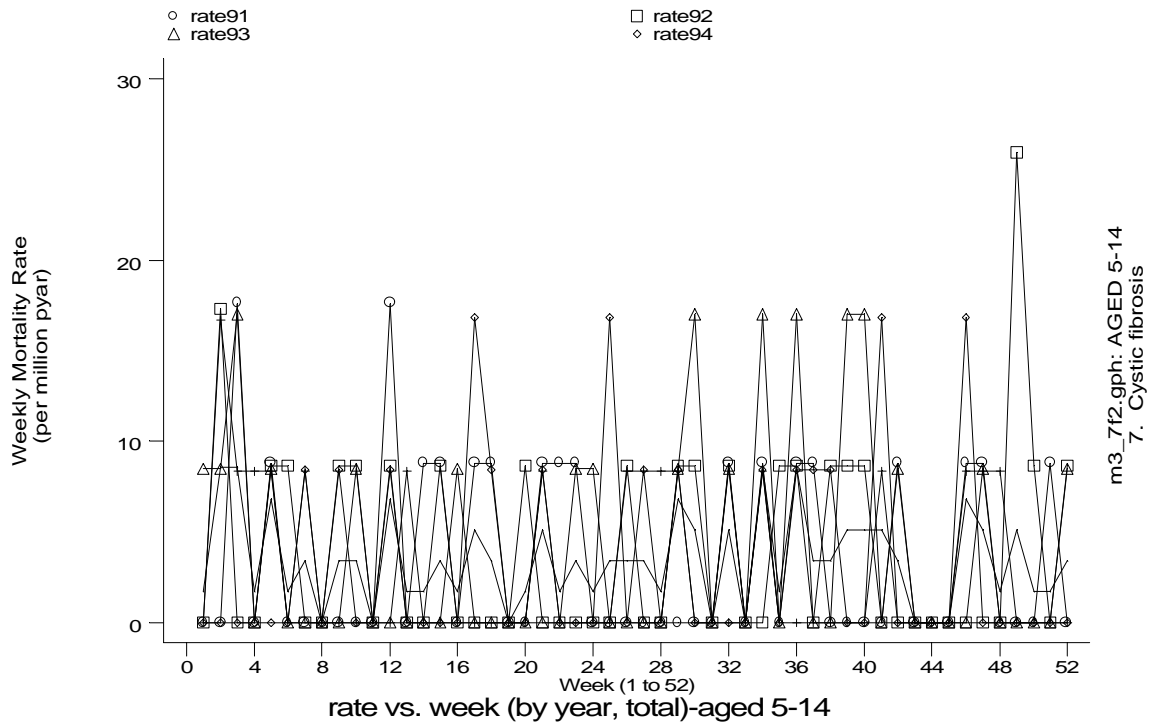

A14 Cystic fibrosis standard output graphs
Seasonality (crude rates by week of year)

- **Mortality, England 1991-95**

A14 Cystic fibrosis standard output graphs
Seasonality (crude rates by week of year)

- Mortality, England 1991-95

m3_7c.gph
7. Cystic fibrosis

- Mortality, England 1991-95

A14 Cystic fibrosis standard output graphs
Seasonality (crude rates by week of year)

- **Mortality, England 1991-95**