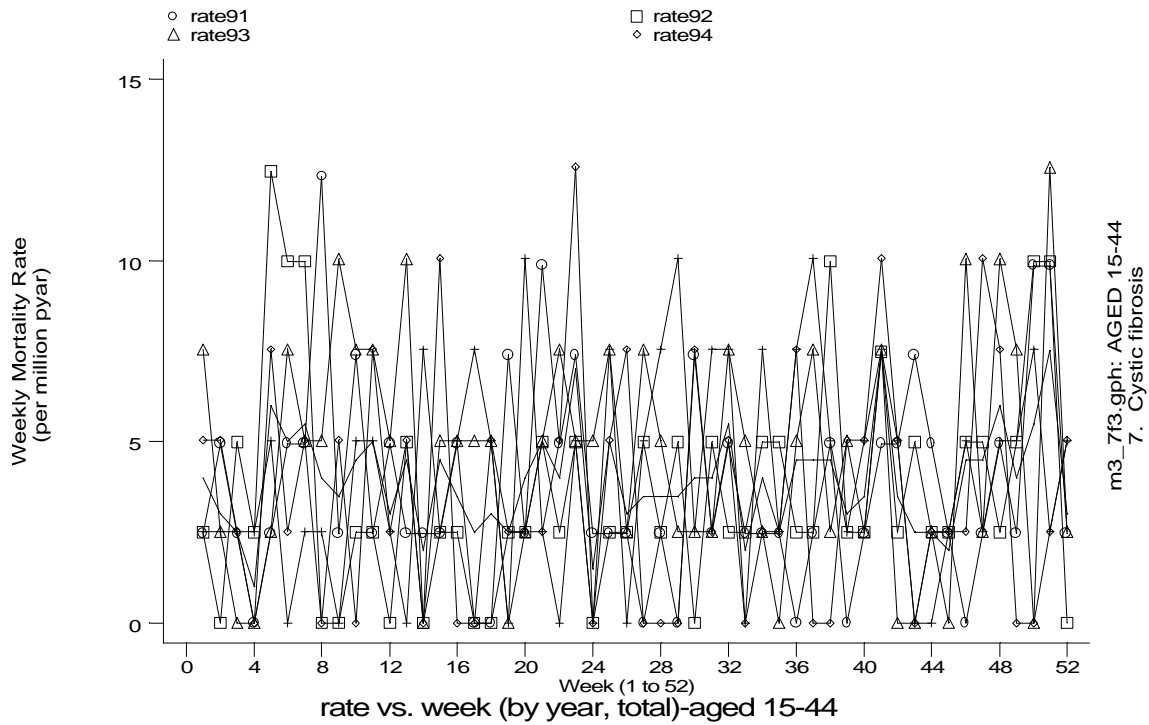

A14 Cystic fibrosis standard output graphs
Seasonality (crude rates by week of year)

- **Mortality, England 1991-95**

A14 Cystic fibrosis standard output graphs
Seasonality (crude rates by week of year)

- Mortality, England 1991-95

m3_7c.gph
7. Cystic fibrosis

- Mortality, England 1991-95

A14 Cystic fibrosis standard output graphs
Seasonality (crude rates by week of year)

- **Mortality, England 1991-95**