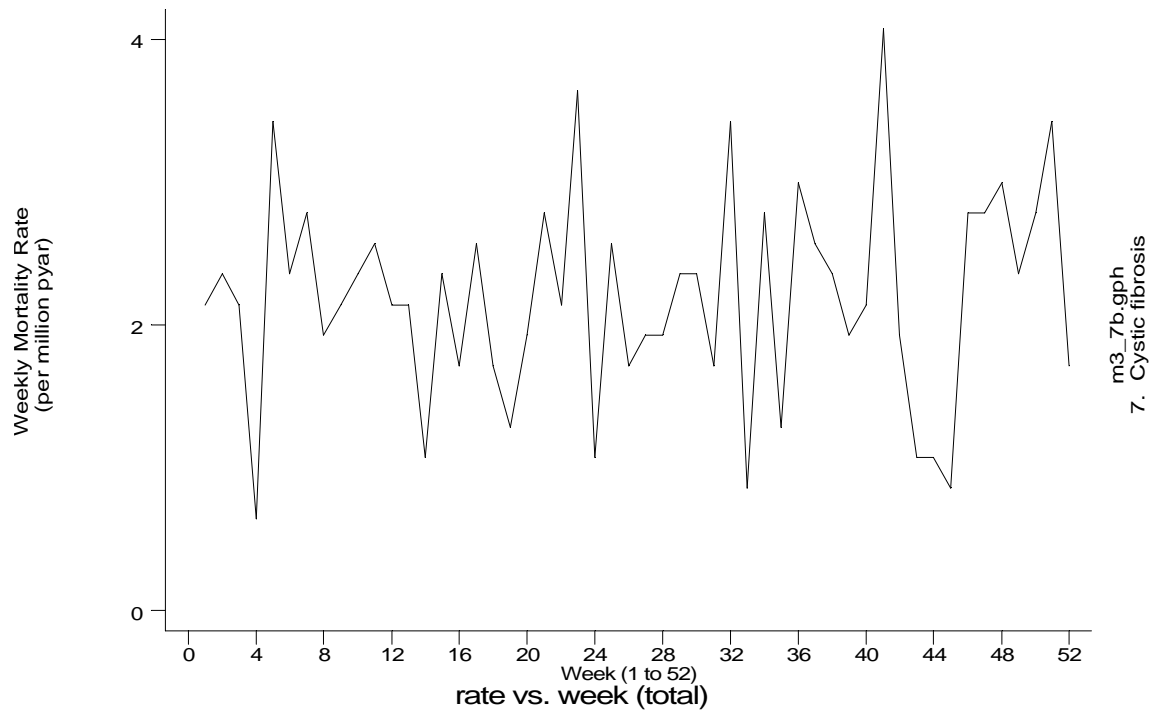

A14 Cystic fibrosis standard output graphs
Seasonality (crude rates by week of year)

- **Mortality, England 1991-95**

A14 Cystic fibrosis standard output graphs
Seasonality (crude rates by week of year)

- Mortality, England 1991-95

m3_7c.gph
7. Cystic fibrosis

- Mortality, England 1991-95

A14 Cystic fibrosis standard output graphs
Seasonality (crude rates by week of year)

- **Mortality, England 1991-95**