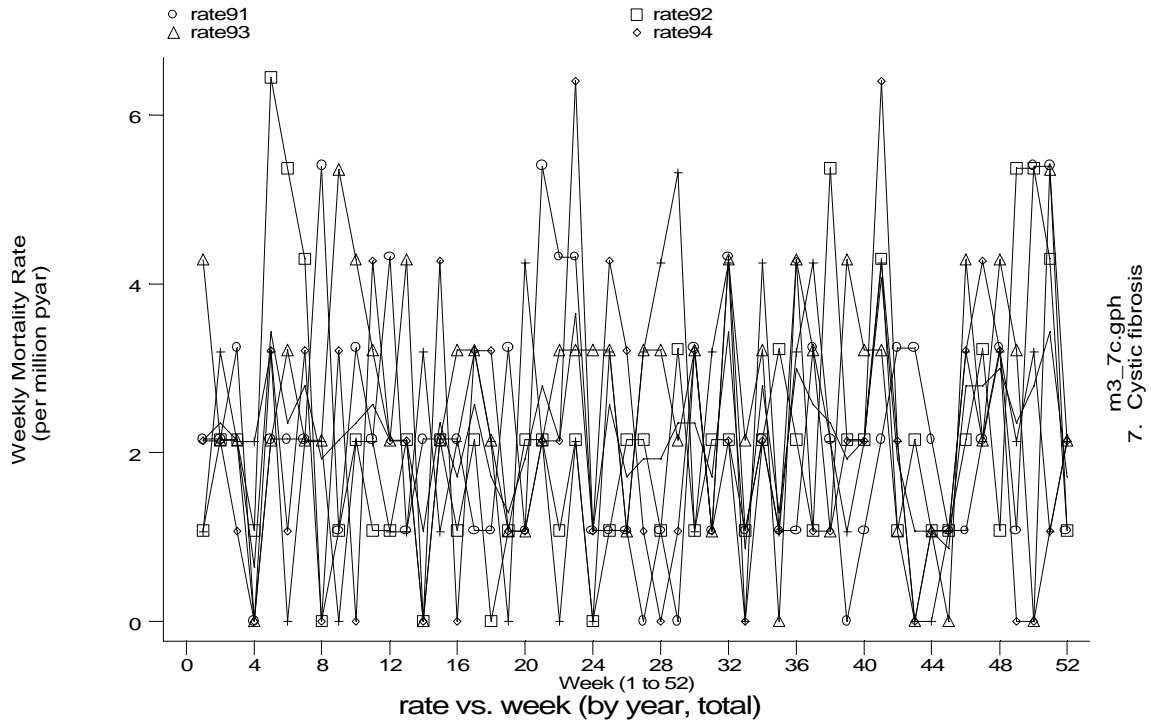

A14 Cystic fibrosis standard output graphs
Seasonality (crude rates by week of year)

- **Mortality, England 1991-95**

A14 Cystic fibrosis standard output graphs
Seasonality (crude rates by week of year)

- Mortality, England 1991-95

m3_7c.gph
7. Cystic fibrosis

- Mortality, England 1991-95

A14 Cystic fibrosis standard output graphs
Seasonality (crude rates by week of year)

- **Mortality, England 1991-95**