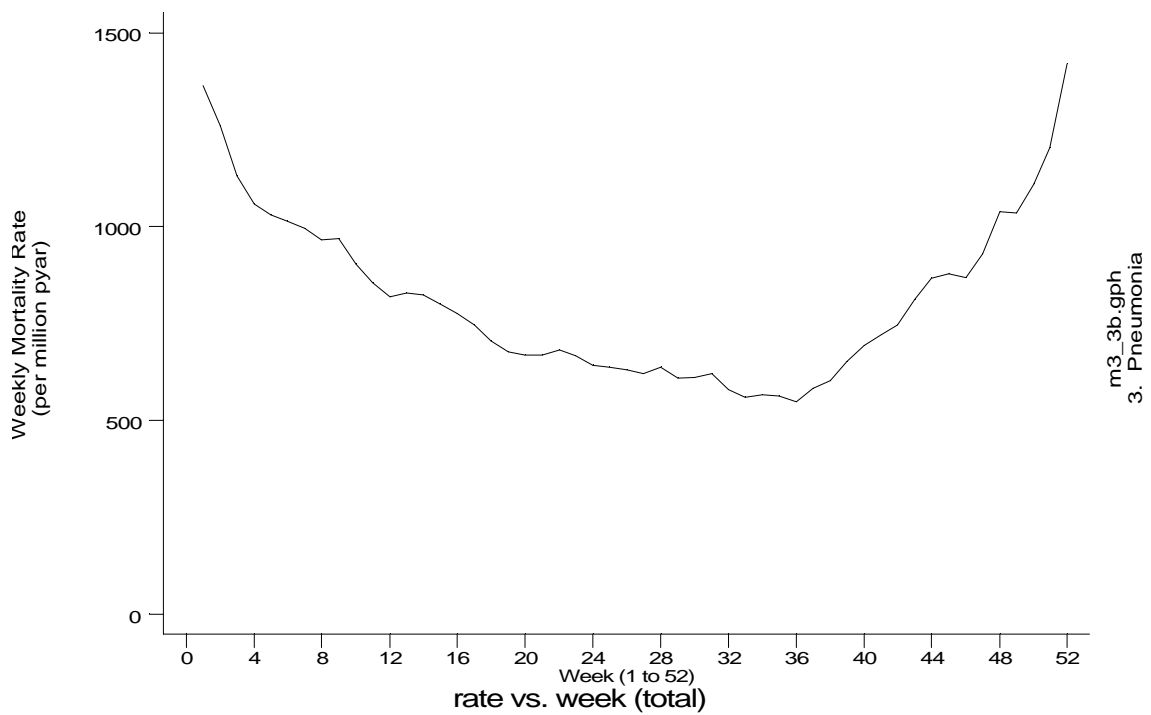

A9 Pneumonia standard output graphs
Seasonality (crude rates by week of year)

- **Mortality, England 1991-95**

A9 Pneumonia standard output graphs
Seasonality (crude rates by week of year)

- Mortality, England 1991-95

A9 Pneumonia standard output graphs
Seasonality (crude rates by week of year)

- Mortality, England 1991-95

A9 Pneumonia standard output graphs
Seasonality (crude rates by week of year)

- Mortality, England 1991-95