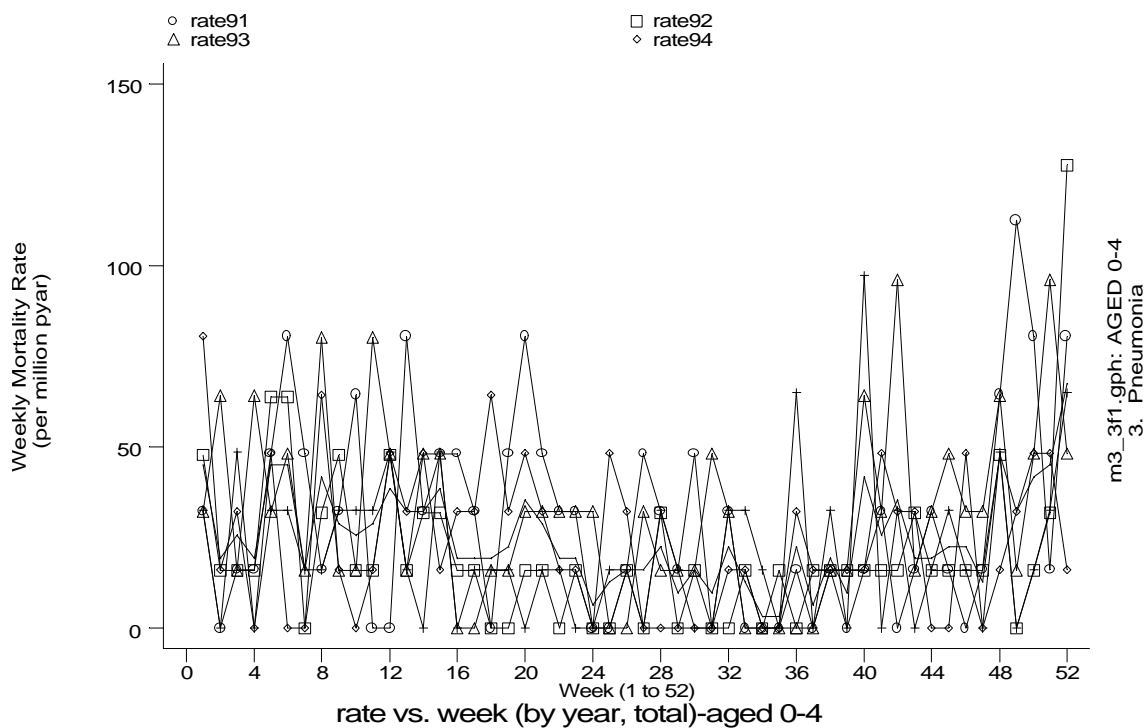

A9 Pneumonia standard output graphs
Seasonality (crude rates by week of year)

- **Mortality, England 1991-95**

A9 Pneumonia standard output graphs
Seasonality (crude rates by week of year)

- Mortality, England 1991-95

A9 Pneumonia standard output graphs
Seasonality (crude rates by week of year)

- Mortality, England 1991-95

A9 Pneumonia standard output graphs
Seasonality (crude rates by week of year)

- Mortality, England 1991-95