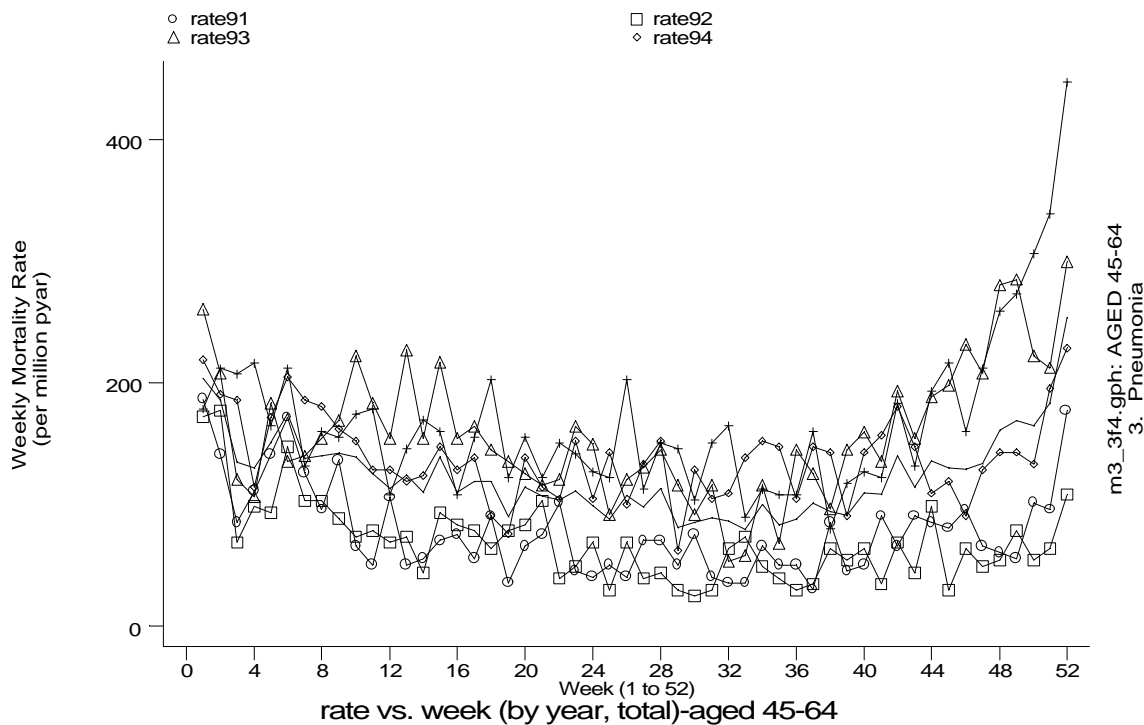

A9 Pneumonia standard output graphs
Seasonality (crude rates by week of year)

- **Mortality, England 1991-95**

A9 Pneumonia standard output graphs
Seasonality (crude rates by week of year)

- Mortality, England 1991-95

A9 Pneumonia standard output graphs
Seasonality (crude rates by week of year)

- Mortality, England 1991-95

A9 Pneumonia standard output graphs
Seasonality (crude rates by week of year)

- Mortality, England 1991-95