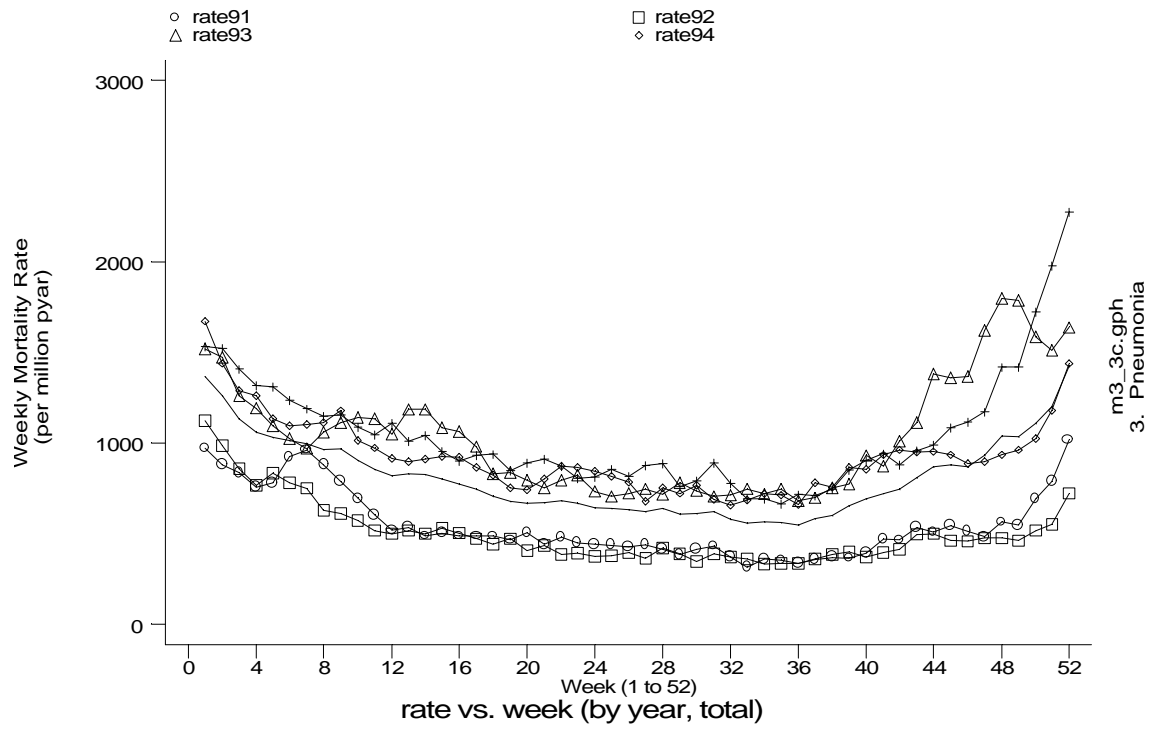

A9 Pneumonia standard output graphs
Seasonality (crude rates by week of year)

- **Mortality, England 1991-95**

A9 Pneumonia standard output graphs
Seasonality (crude rates by week of year)

- Mortality, England 1991-95

A9 Pneumonia standard output graphs
Seasonality (crude rates by week of year)

- Mortality, England 1991-95

A9 Pneumonia standard output graphs
Seasonality (crude rates by week of year)

- Mortality, England 1991-95