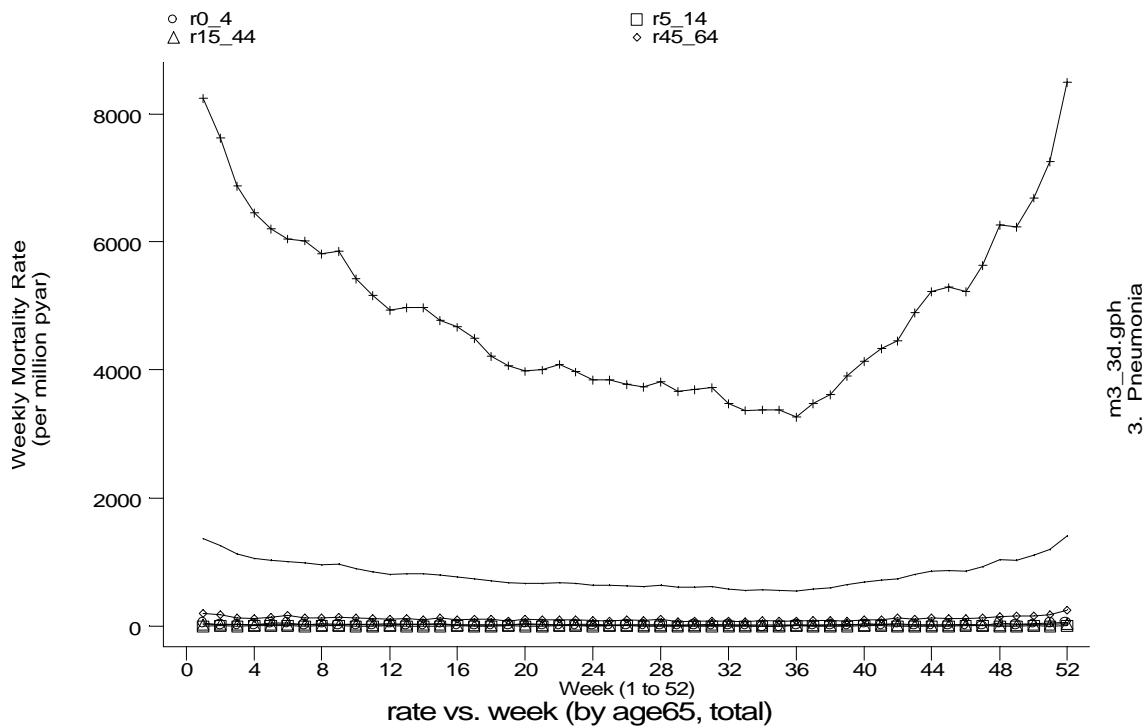

A9 Pneumonia standard output graphs
Seasonality (crude rates by week of year)

- **Mortality, England 1991-95**

A9 Pneumonia standard output graphs
Seasonality (crude rates by week of year)

- Mortality, England 1991-95

A9 Pneumonia standard output graphs
Seasonality (crude rates by week of year)

- Mortality, England 1991-95

A9 Pneumonia standard output graphs
Seasonality (crude rates by week of year)

- Mortality, England 1991-95