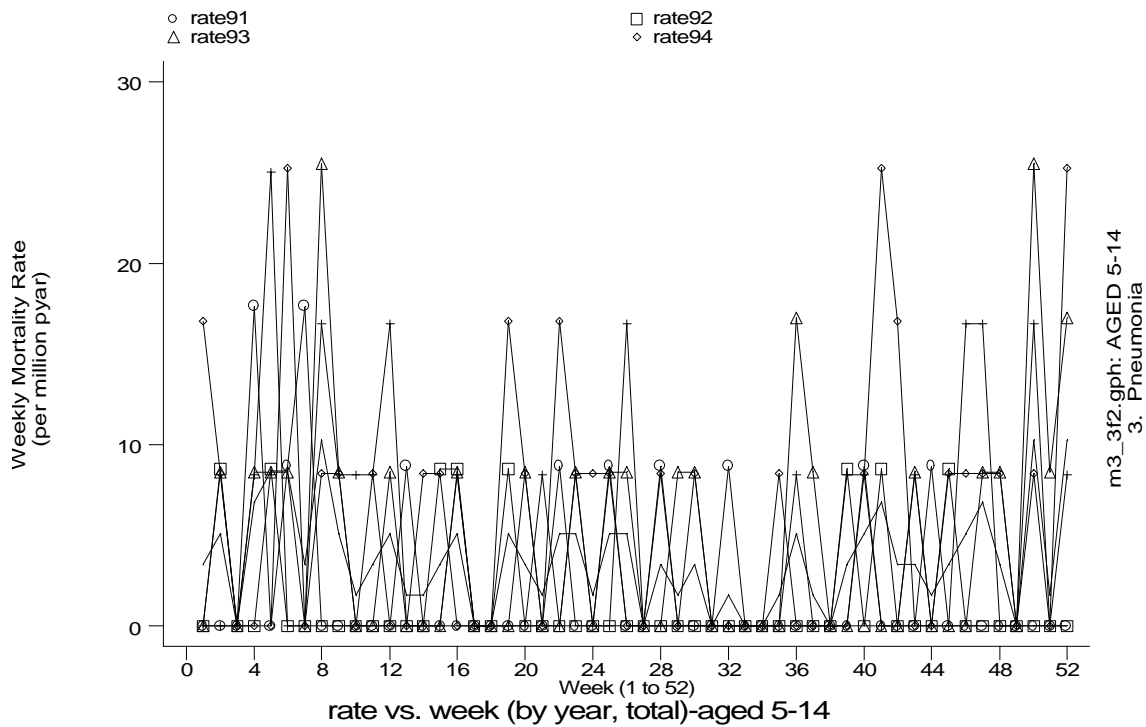

A9 Pneumonia standard output graphs
Seasonality (crude rates by week of year)

- **Mortality, England 1991-95**

A9 Pneumonia standard output graphs
Seasonality (crude rates by week of year)

- Mortality, England 1991-95

A9 Pneumonia standard output graphs
Seasonality (crude rates by week of year)

- Mortality, England 1991-95

A9 Pneumonia standard output graphs
Seasonality (crude rates by week of year)

- Mortality, England 1991-95