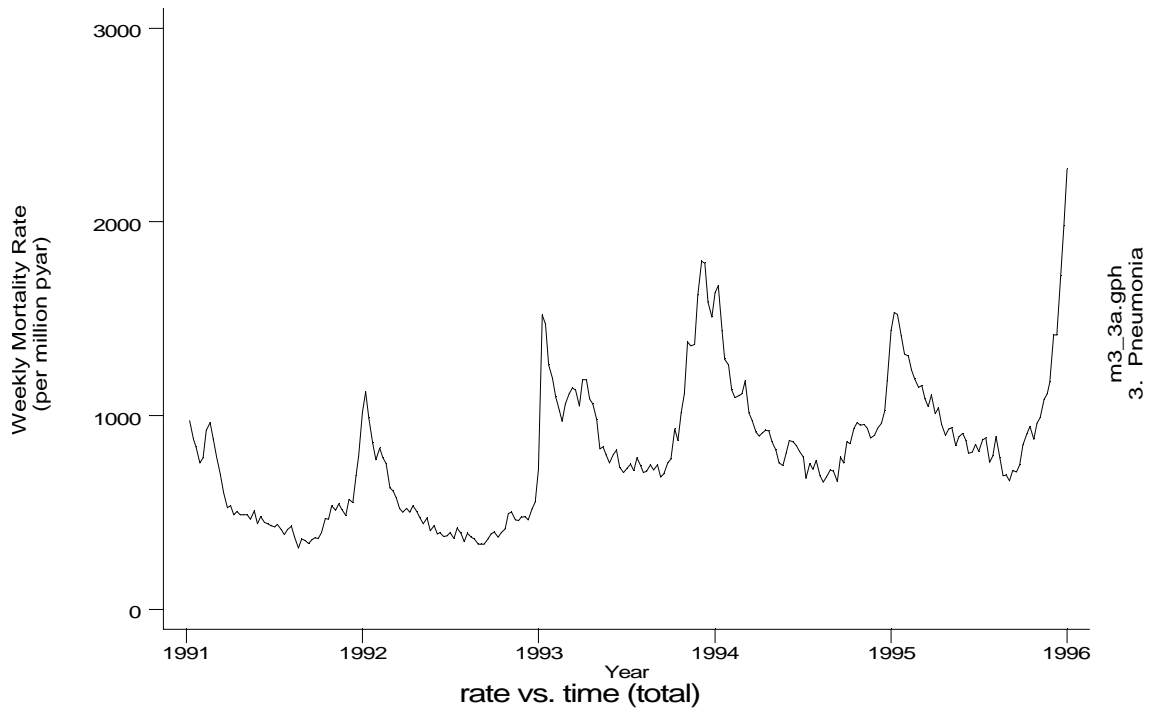

A9 Pneumonia standard output graphs
Seasonality (crude rates by week of year)

- **Mortality, England 1991-95**

A9 Pneumonia standard output graphs
Seasonality (crude rates by week of year)

- Mortality, England 1991-95

A9 Pneumonia standard output graphs
Seasonality (crude rates by week of year)

- Mortality, England 1991-95

A9 Pneumonia standard output graphs
Seasonality (crude rates by week of year)

- Mortality, England 1991-95