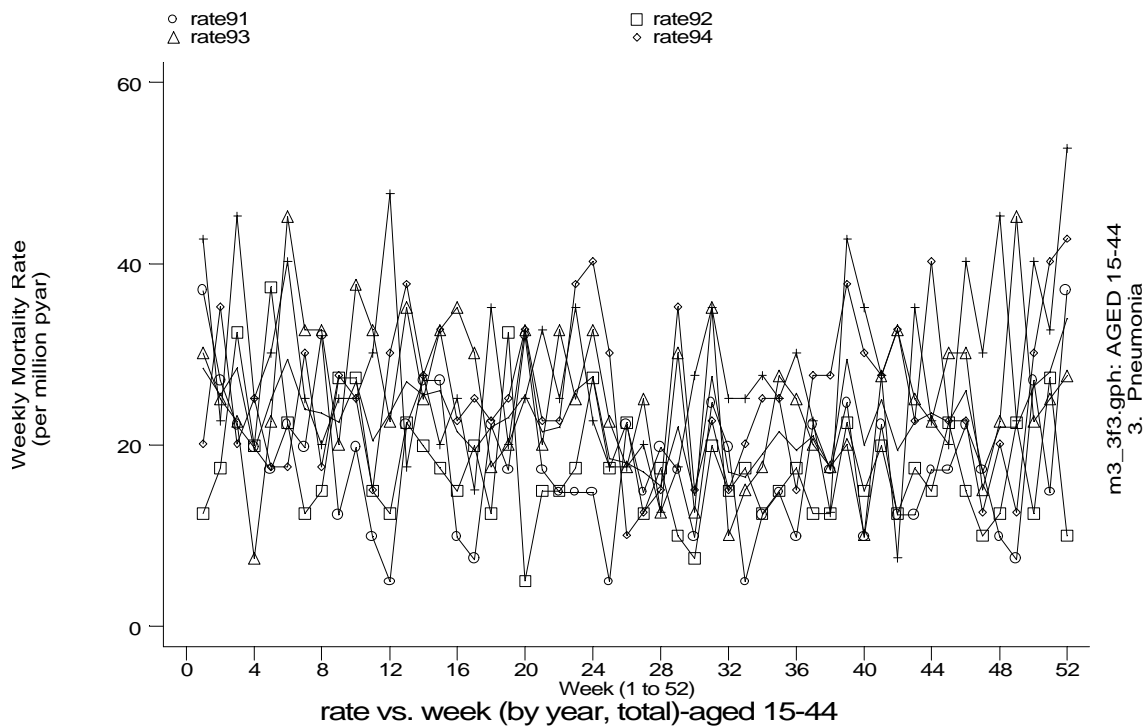

A9 Pneumonia standard output graphs
Seasonality (crude rates by week of year)

- **Mortality, England 1991-95**

A9 Pneumonia standard output graphs
Seasonality (crude rates by week of year)

- Mortality, England 1991-95

A9 Pneumonia standard output graphs
Seasonality (crude rates by week of year)

- Mortality, England 1991-95

A9 Pneumonia standard output graphs
Seasonality (crude rates by week of year)

- Mortality, England 1991-95