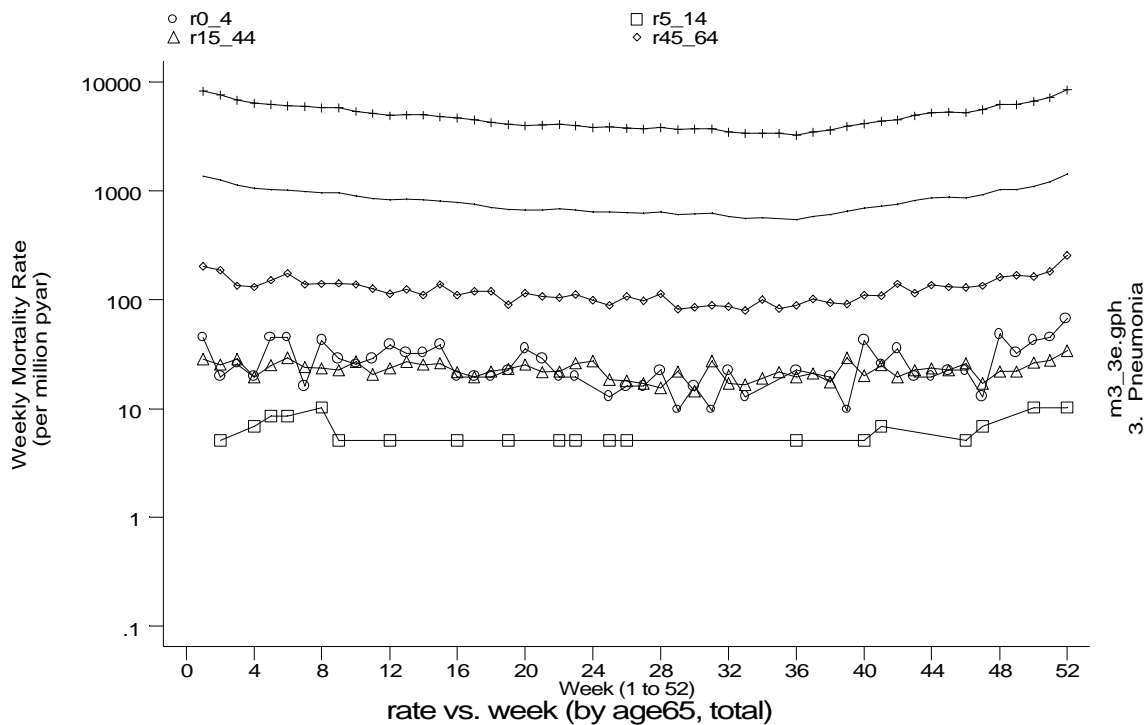

A9 Pneumonia standard output graphs
Seasonality (crude rates by week of year)

- **Mortality, England 1991-95**

A9 Pneumonia standard output graphs
Seasonality (crude rates by week of year)

- Mortality, England 1991-95

A9 Pneumonia standard output graphs
Seasonality (crude rates by week of year)

- Mortality, England 1991-95

A9 Pneumonia standard output graphs
Seasonality (crude rates by week of year)

- Mortality, England 1991-95