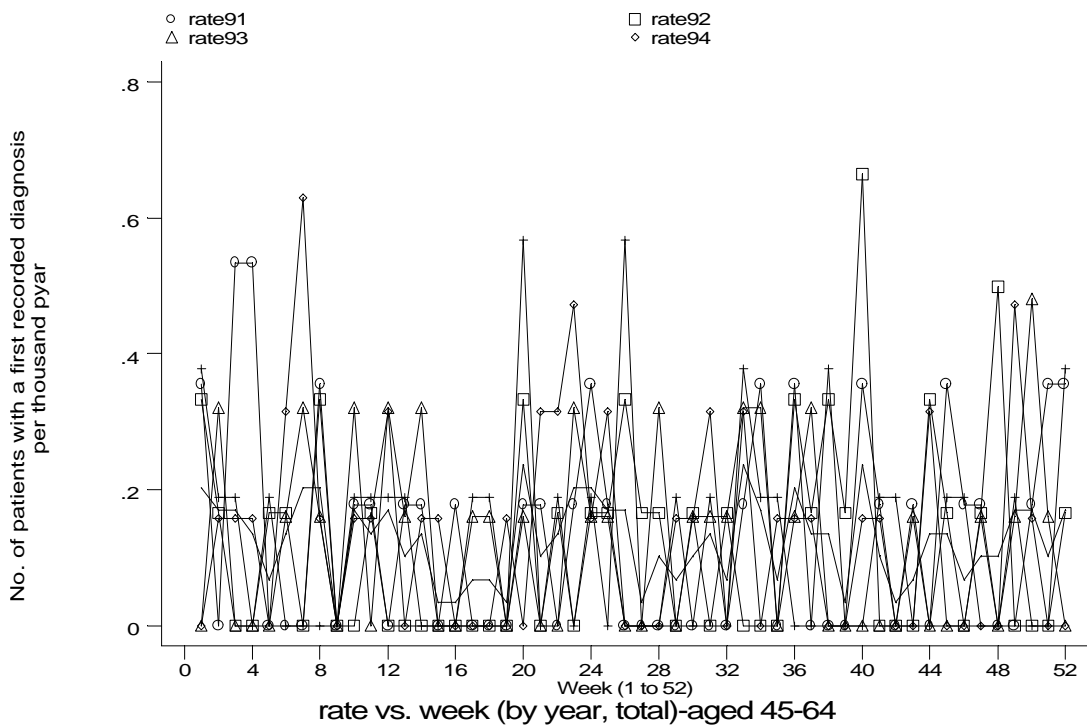

A15 Pneumothorax standard output graphs
Seasonality (crude rates by week of year)

- **GPRD First ever diagnosis, England 1991-95**

A15 Pneumothorax standard output graphs
Seasonality (crude rates by week of year)

- GPRD First ever diagnosis, England 1991-95

A15 Pneumothorax standard output graphs
Seasonality (crude rates by week of year)

- GPRD First ever diagnosis, England 1991-95

A15 Pneumothorax standard output graphs
Seasonality (crude rates by week of year)

- **GPRD First ever diagnosis, England 1991-95**

Seasonality (crude rates by week of year)

- GPRD First ever diagnosis, England 1991-95

A15 Pneumothorax standard output graphs
Seasonality (crude rates by week of year)