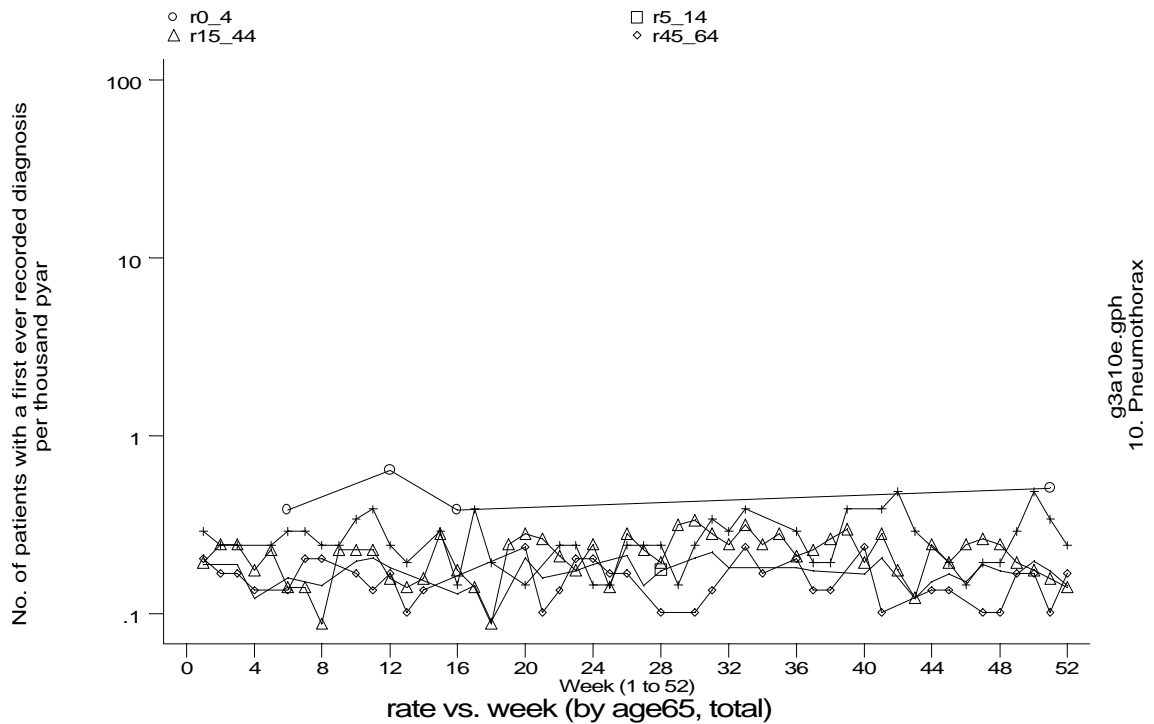

A15 Pneumothorax standard output graphs
Seasonality (crude rates by week of year)

- **GPRD First ever diagnosis, England 1991-95**

A15 Pneumothorax standard output graphs
Seasonality (crude rates by week of year)

- GPRD First ever diagnosis, England 1991-95

A15 Pneumothorax standard output graphs
Seasonality (crude rates by week of year)

- GPRD First ever diagnosis, England 1991-95

A15 Pneumothorax standard output graphs
Seasonality (crude rates by week of year)

- **GPRD First ever diagnosis, England 1991-95**

Seasonality (crude rates by week of year)

- GPRD First ever diagnosis, England 1991-95

A15 Pneumothorax standard output graphs
Seasonality (crude rates by week of year)