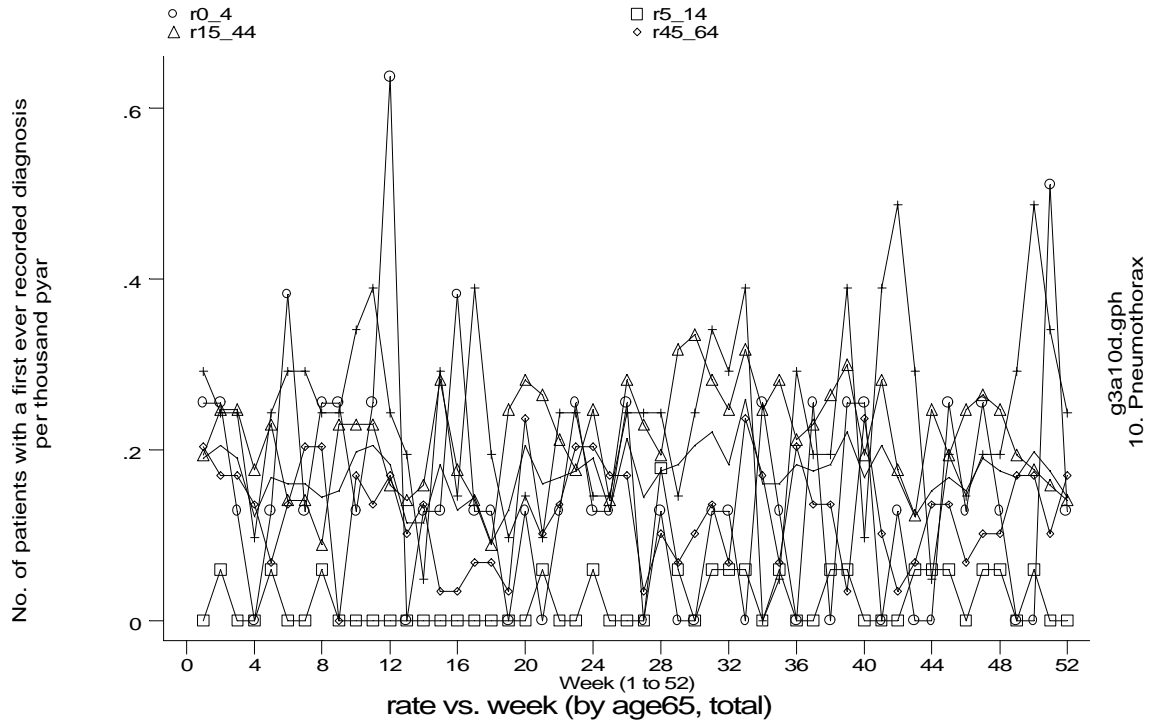

A15 Pneumothorax standard output graphs
Seasonality (crude rates by week of year)

- **GPRD First ever diagnosis, England 1991-95**

A15 Pneumothorax standard output graphs
Seasonality (crude rates by week of year)

- GPRD First ever diagnosis, England 1991-95

A15 Pneumothorax standard output graphs
Seasonality (crude rates by week of year)

- GPRD First ever diagnosis, England 1991-95

A15 Pneumothorax standard output graphs
Seasonality (crude rates by week of year)

- **GPRD First ever diagnosis, England 1991-95**

Seasonality (crude rates by week of year)

- GPRD First ever diagnosis, England 1991-95

A15 Pneumothorax standard output graphs
Seasonality (crude rates by week of year)