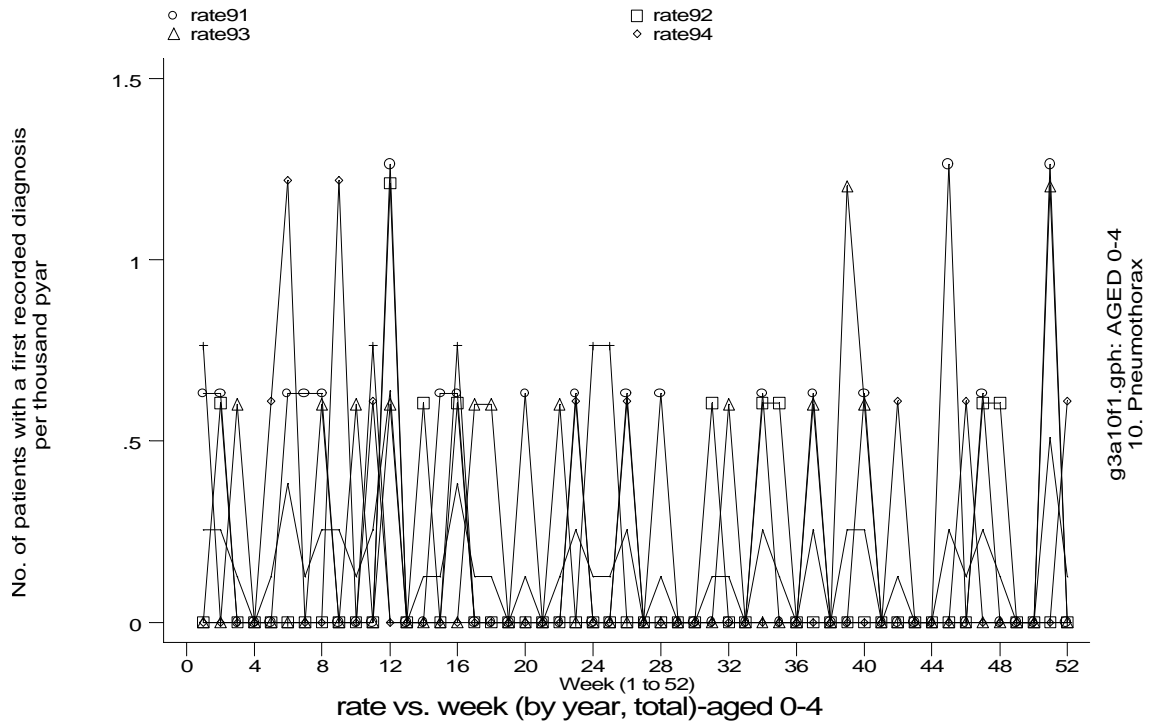

A15 Pneumothorax standard output graphs
Seasonality (crude rates by week of year)

- **GPRD First ever diagnosis, England 1991-95**

A15 Pneumothorax standard output graphs
Seasonality (crude rates by week of year)

- GPRD First ever diagnosis, England 1991-95

A15 Pneumothorax standard output graphs
Seasonality (crude rates by week of year)

- GPRD First ever diagnosis, England 1991-95

A15 Pneumothorax standard output graphs
Seasonality (crude rates by week of year)

- **GPRD First ever diagnosis, England 1991-95**

Seasonality (crude rates by week of year)

- GPRD First ever diagnosis, England 1991-95

A15 Pneumothorax standard output graphs
Seasonality (crude rates by week of year)

- **GPRD First ever diagnosis, England 1991-95**