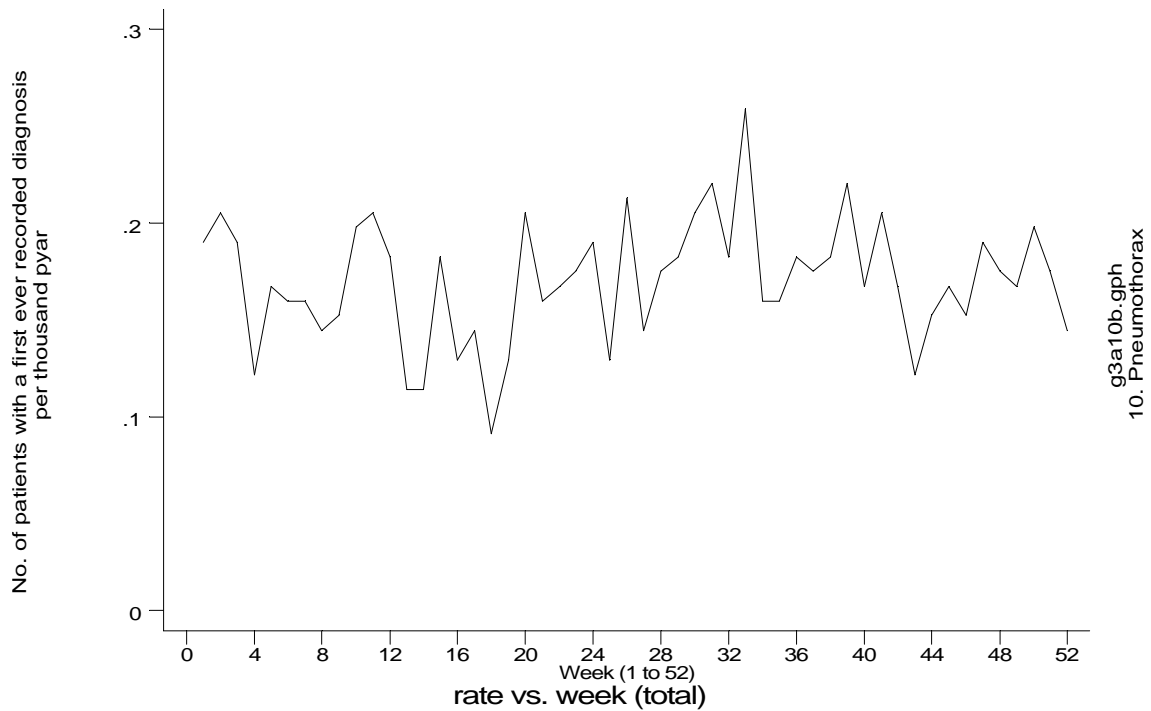

A15 Pneumothorax standard output graphs
Seasonality (crude rates by week of year)

- **GPRD First ever diagnosis, England 1991-95**

A15 Pneumothorax standard output graphs
Seasonality (crude rates by week of year)

- GPRD First ever diagnosis, England 1991-95

A15 Pneumothorax standard output graphs
Seasonality (crude rates by week of year)

- GPRD First ever diagnosis, England 1991-95

A15 Pneumothorax standard output graphs
Seasonality (crude rates by week of year)

- **GPRD First ever diagnosis, England 1991-95**

Seasonality (crude rates by week of year)

- GPRD First ever diagnosis, England 1991-95

A15 Pneumothorax standard output graphs
Seasonality (crude rates by week of year)