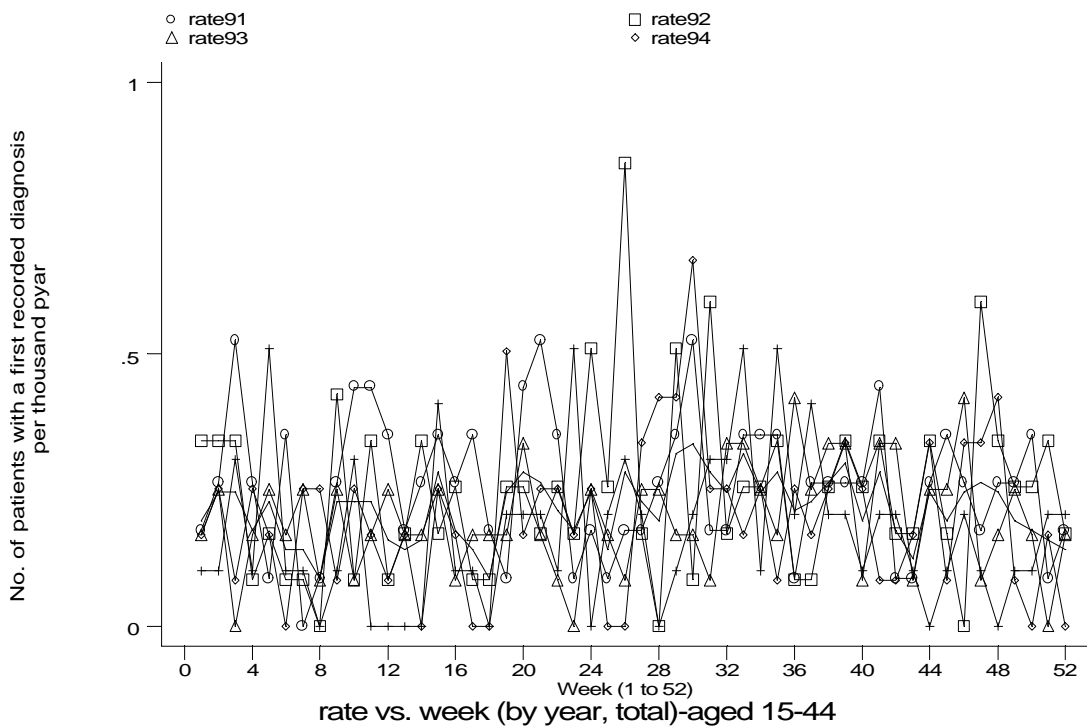

A15 Pneumothorax standard output graphs
Seasonality (crude rates by week of year)

- **GPRD First ever diagnosis, England 1991-95**

A15 Pneumothorax standard output graphs
Seasonality (crude rates by week of year)

- GPRD First ever diagnosis, England 1991-95

A15 Pneumothorax standard output graphs
Seasonality (crude rates by week of year)

- GPRD First ever diagnosis, England 1991-95

A15 Pneumothorax standard output graphs
Seasonality (crude rates by week of year)

- **GPRD First ever diagnosis, England 1991-95**

Seasonality (crude rates by week of year)

- GPRD First ever diagnosis, England 1991-95

A15 Pneumothorax standard output graphs
Seasonality (crude rates by week of year)

- **GPRD First ever diagnosis, England 1991-95**