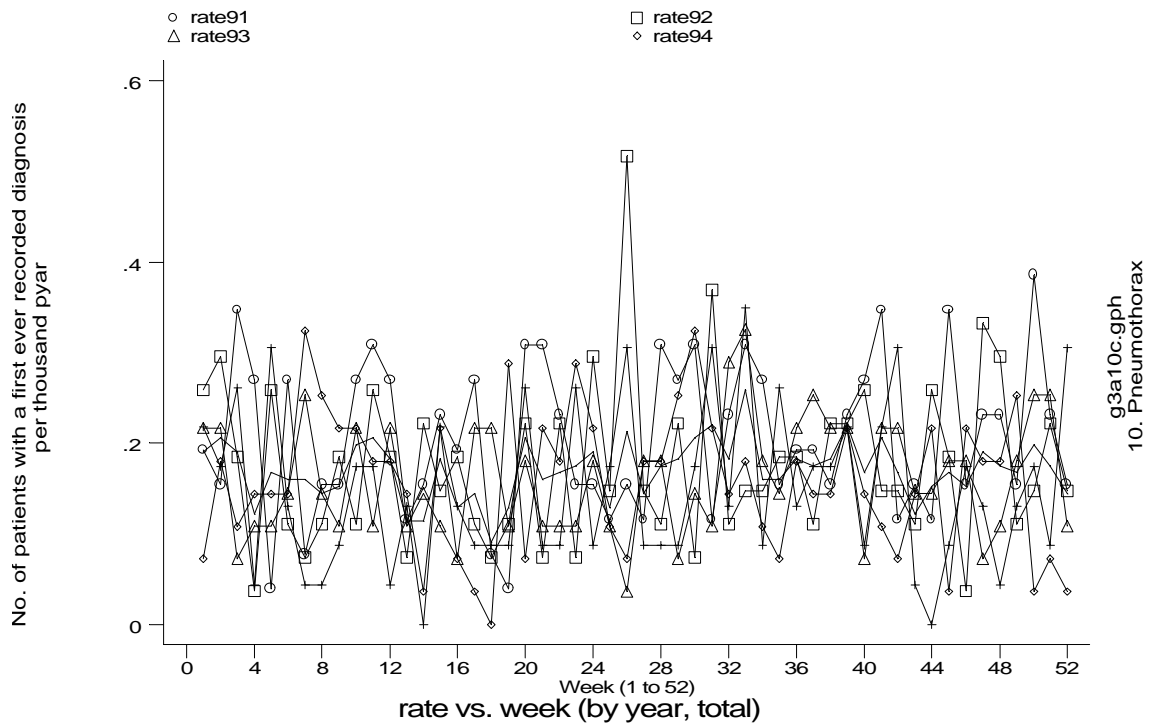

A15 Pneumothorax standard output graphs
Seasonality (crude rates by week of year)

- **GPRD First ever diagnosis, England 1991-95**

A15 Pneumothorax standard output graphs
Seasonality (crude rates by week of year)

- GPRD First ever diagnosis, England 1991-95

A15 Pneumothorax standard output graphs
Seasonality (crude rates by week of year)

- GPRD First ever diagnosis, England 1991-95

A15 Pneumothorax standard output graphs
Seasonality (crude rates by week of year)

- **GPRD First ever diagnosis, England 1991-95**

Seasonality (crude rates by week of year)

- GPRD First ever diagnosis, England 1991-95

A15 Pneumothorax standard output graphs
Seasonality (crude rates by week of year)

- **GPRD First ever diagnosis, England 1991-95**