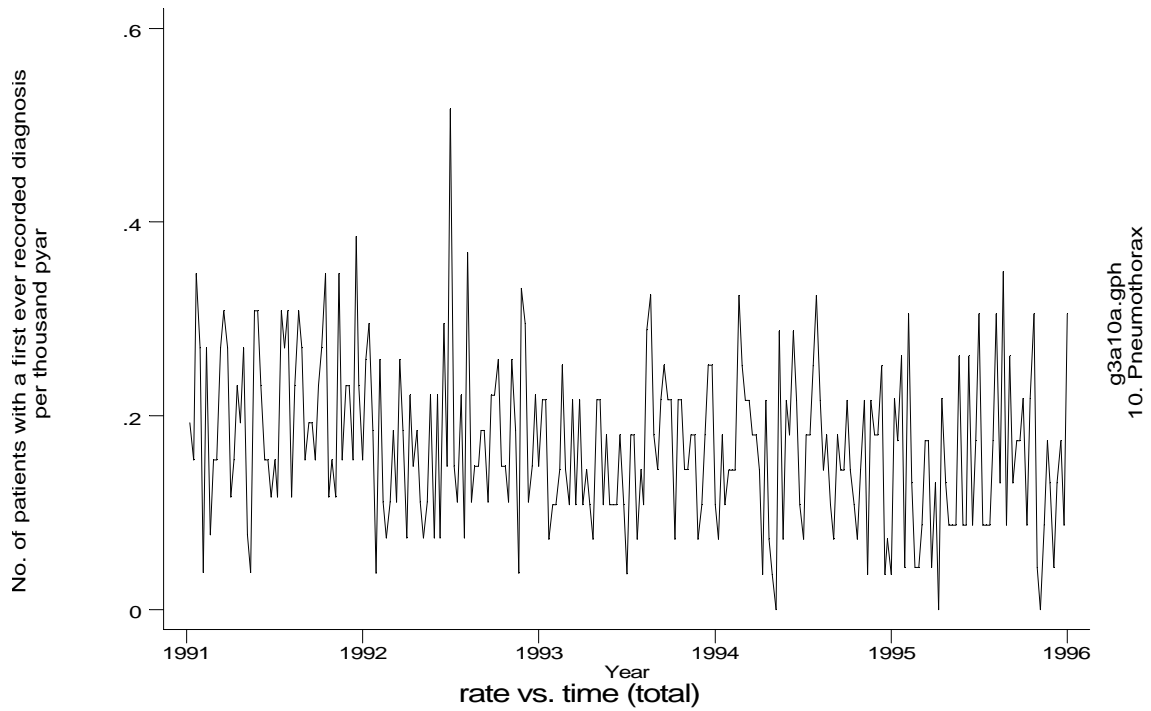

A15 Pneumothorax standard output graphs
Seasonality (crude rates by week of year)

- **GPRD First ever diagnosis, England 1991-95**

A15 Pneumothorax standard output graphs
Seasonality (crude rates by week of year)

- GPRD First ever diagnosis, England 1991-95

A15 Pneumothorax standard output graphs
Seasonality (crude rates by week of year)

- GPRD First ever diagnosis, England 1991-95

A15 Pneumothorax standard output graphs
Seasonality (crude rates by week of year)

- **GPRD First ever diagnosis, England 1991-95**

Seasonality (crude rates by week of year)

- GPRD First ever diagnosis, England 1991-95

A15 Pneumothorax standard output graphs
Seasonality (crude rates by week of year)