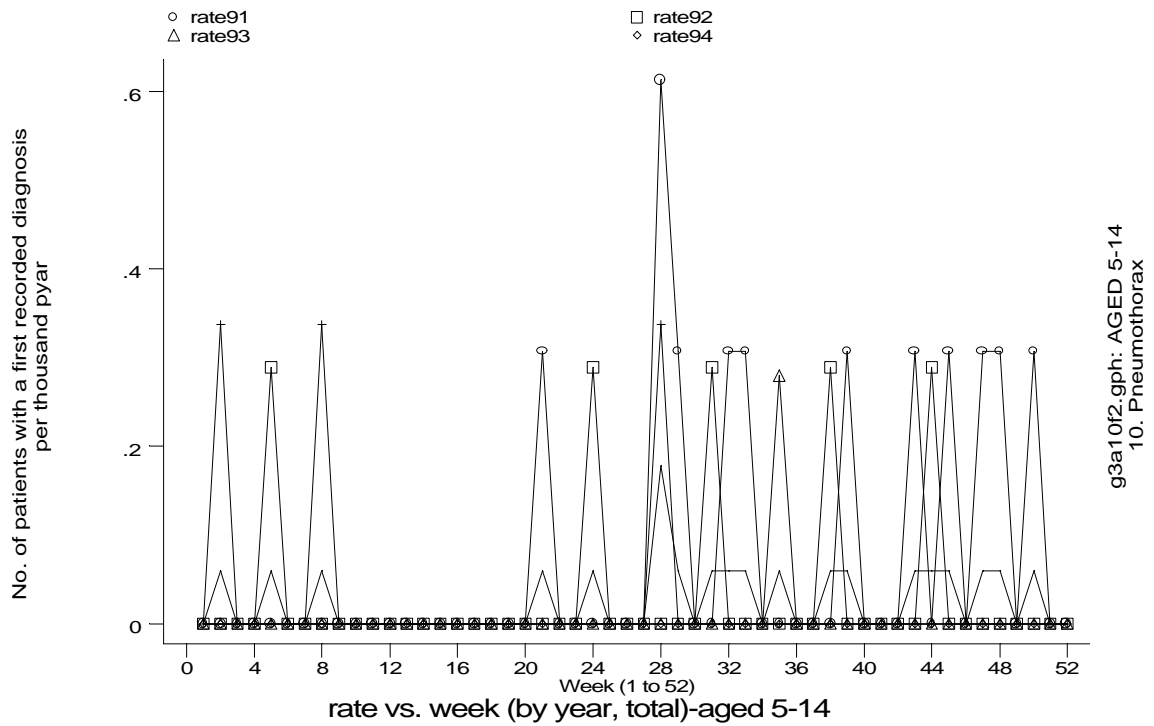

A15 Pneumothorax standard output graphs
Seasonality (crude rates by week of year)

- **GPRD First ever diagnosis, England 1991-95**

A15 Pneumothorax standard output graphs
Seasonality (crude rates by week of year)

- GPRD First ever diagnosis, England 1991-95

A15 Pneumothorax standard output graphs
Seasonality (crude rates by week of year)

- GPRD First ever diagnosis, England 1991-95

A15 Pneumothorax standard output graphs
Seasonality (crude rates by week of year)

- **GPRD First ever diagnosis, England 1991-95**

Seasonality (crude rates by week of year)

- GPRD First ever diagnosis, England 1991-95

A15 Pneumothorax standard output graphs
Seasonality (crude rates by week of year)