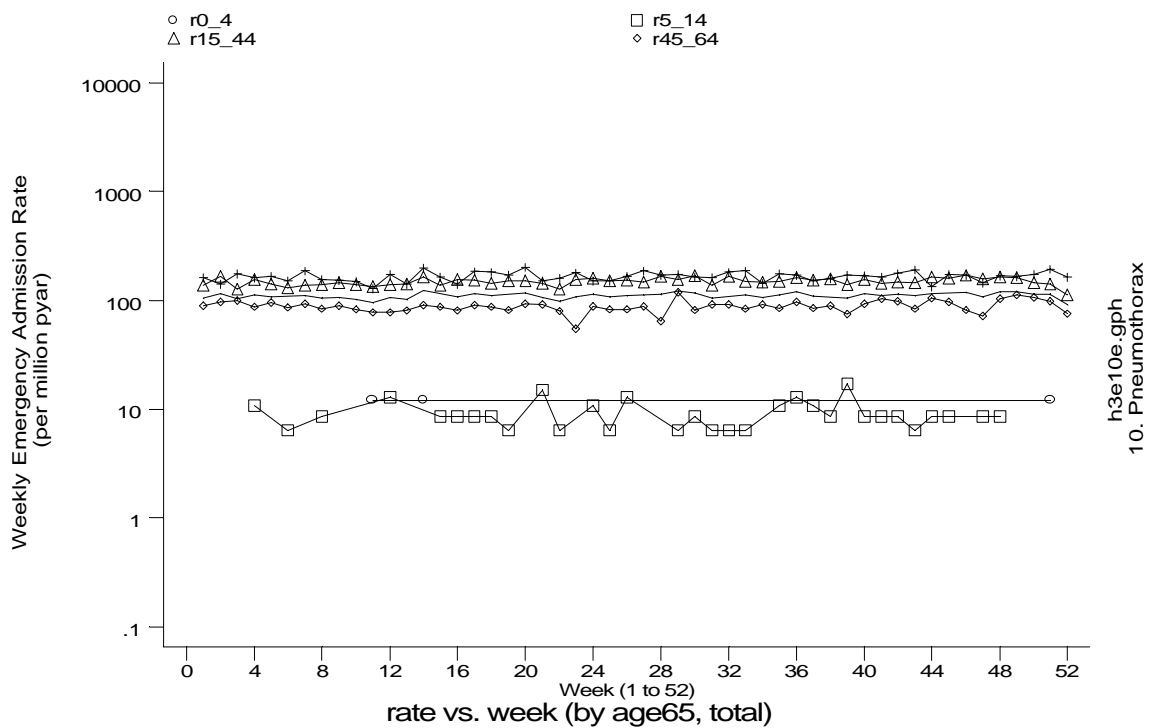

A15 Pneumothorax standard output graphs
Seasonality (crude rates by week of year)

- **HES Emergency admissions, England 1991-94**

A15 Pneumothorax standard output graphs
Seasonality (crude rates by week of year)

- HES Emergency admissions, England 1991-94

Seasonality (crude rates by week of year)

- HES Emergency admissions, England 1991-94

h3e10d.gph
10. Pneumothorax

h3e10e.gph
10. Pneumothorax

A15 Pneumothorax standard output graphs
Seasonality (crude rates by week of year)

- **HES Emergency admissions, England 1991-94**

A15 Pneumothorax standard output graphs
Seasonality (crude rates by week of year)

- HES Emergency admissions, England 1991-94

A15 Pneumothorax standard output graphs
Seasonality (crude rates by week of year)