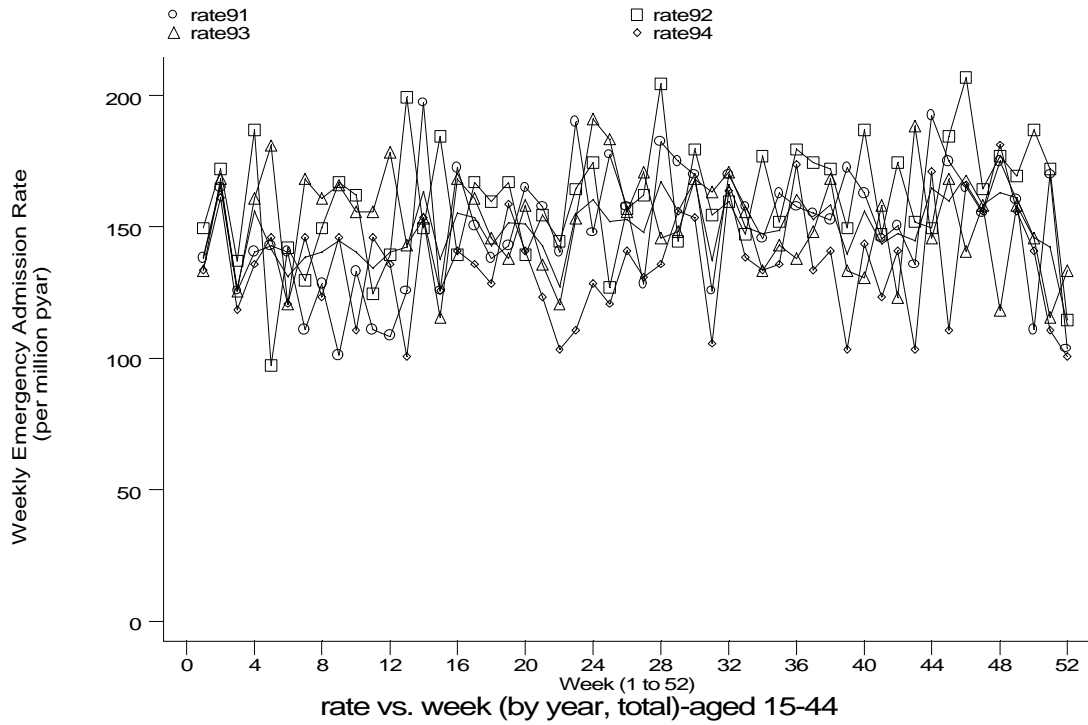

A15 Pneumothorax standard output graphs
Seasonality (crude rates by week of year)

- **HES Emergency admissions, England 1991-94**

A15 Pneumothorax standard output graphs
Seasonality (crude rates by week of year)

- HES Emergency admissions, England 1991-94

Seasonality (crude rates by week of year)

- HES Emergency admissions, England 1991-94

h3e10d.gph
10. Pneumothorax

h3e10e.gph
10. Pneumothorax

A15 Pneumothorax standard output graphs
Seasonality (crude rates by week of year)

- **HES Emergency admissions, England 1991-94**

A15 Pneumothorax standard output graphs
Seasonality (crude rates by week of year)

- HES Emergency admissions, England 1991-94

A15 Pneumothorax standard output graphs
Seasonality (crude rates by week of year)