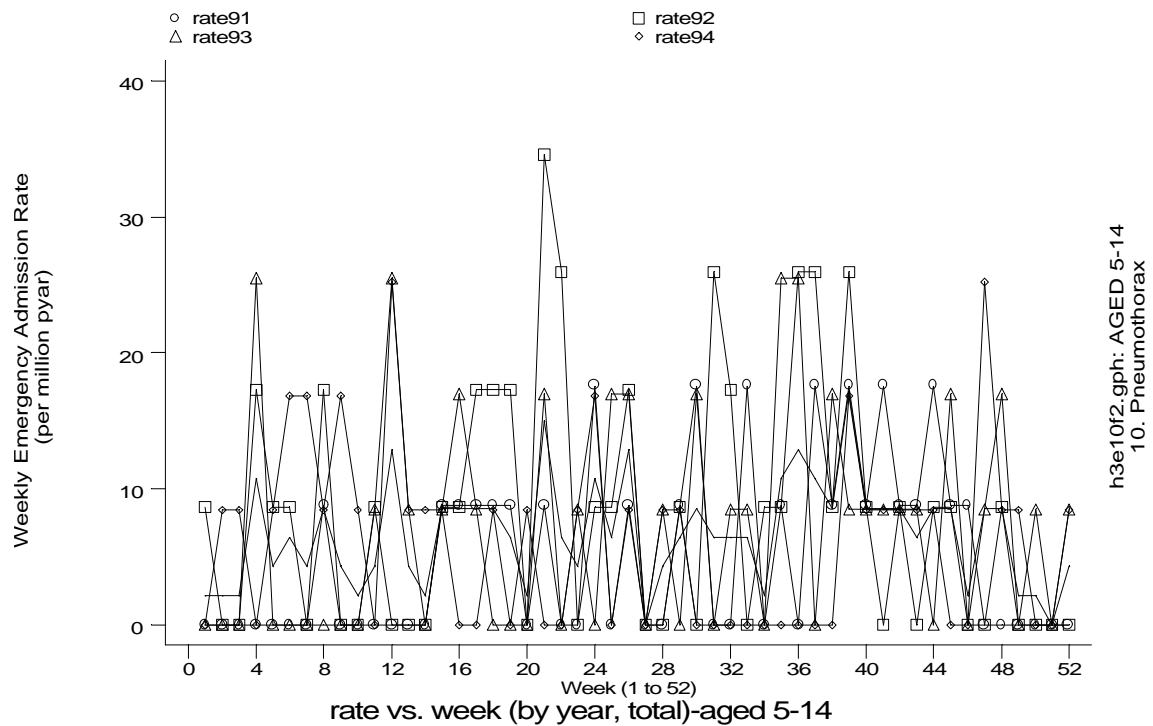

A15 Pneumothorax standard output graphs
Seasonality (crude rates by week of year)

- **HES Emergency admissions, England 1991-94**

A15 Pneumothorax standard output graphs
Seasonality (crude rates by week of year)

- HES Emergency admissions, England 1991-94

Seasonality (crude rates by week of year)

- HES Emergency admissions, England 1991-94

h3e10d.gph
10. Pneumothorax

h3e10e.gph
10. Pneumothorax

A15 Pneumothorax standard output graphs
Seasonality (crude rates by week of year)

- **HES Emergency admissions, England 1991-94**

A15 Pneumothorax standard output graphs
Seasonality (crude rates by week of year)

- HES Emergency admissions, England 1991-94

A15 Pneumothorax standard output graphs
Seasonality (crude rates by week of year)