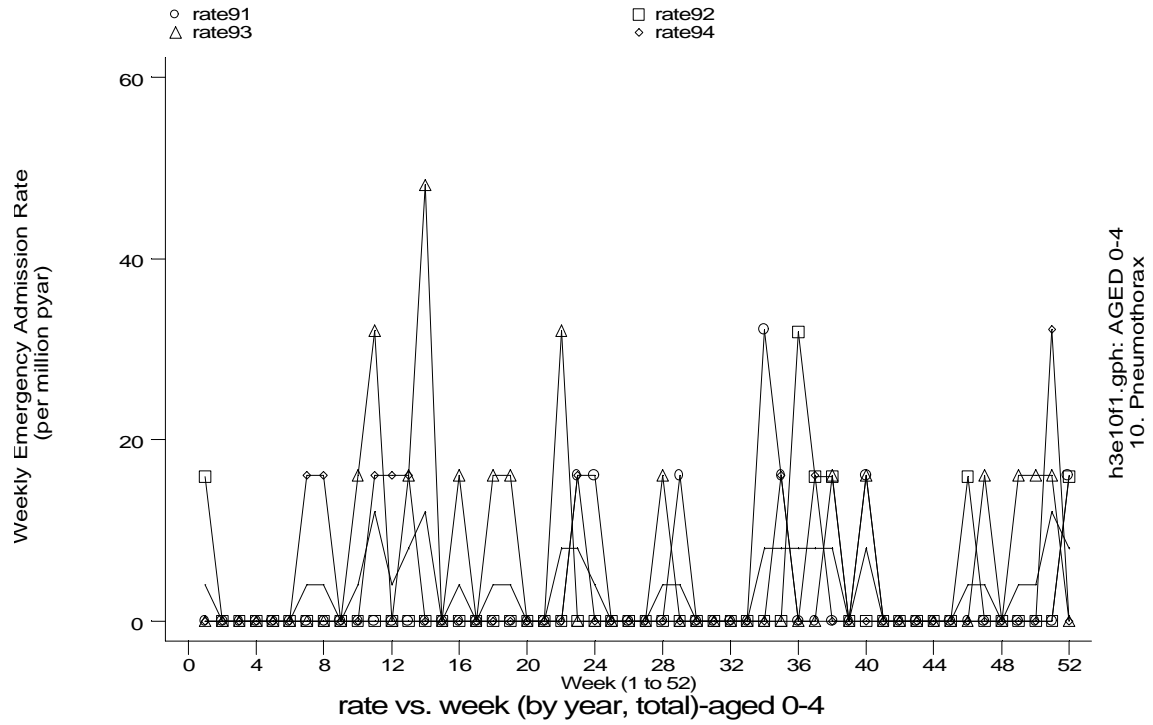

A15 Pneumothorax standard output graphs
Seasonality (crude rates by week of year)

- **HES Emergency admissions, England 1991-94**

A15 Pneumothorax standard output graphs
Seasonality (crude rates by week of year)

- HES Emergency admissions, England 1991-94

Seasonality (crude rates by week of year)

- HES Emergency admissions, England 1991-94

h3e10d.gph
10. Pneumothorax

h3e10e.gph
10. Pneumothorax

A15 Pneumothorax standard output graphs
Seasonality (crude rates by week of year)

- **HES Emergency admissions, England 1991-94**

A15 Pneumothorax standard output graphs
Seasonality (crude rates by week of year)

- HES Emergency admissions, England 1991-94

A15 Pneumothorax standard output graphs
Seasonality (crude rates by week of year)