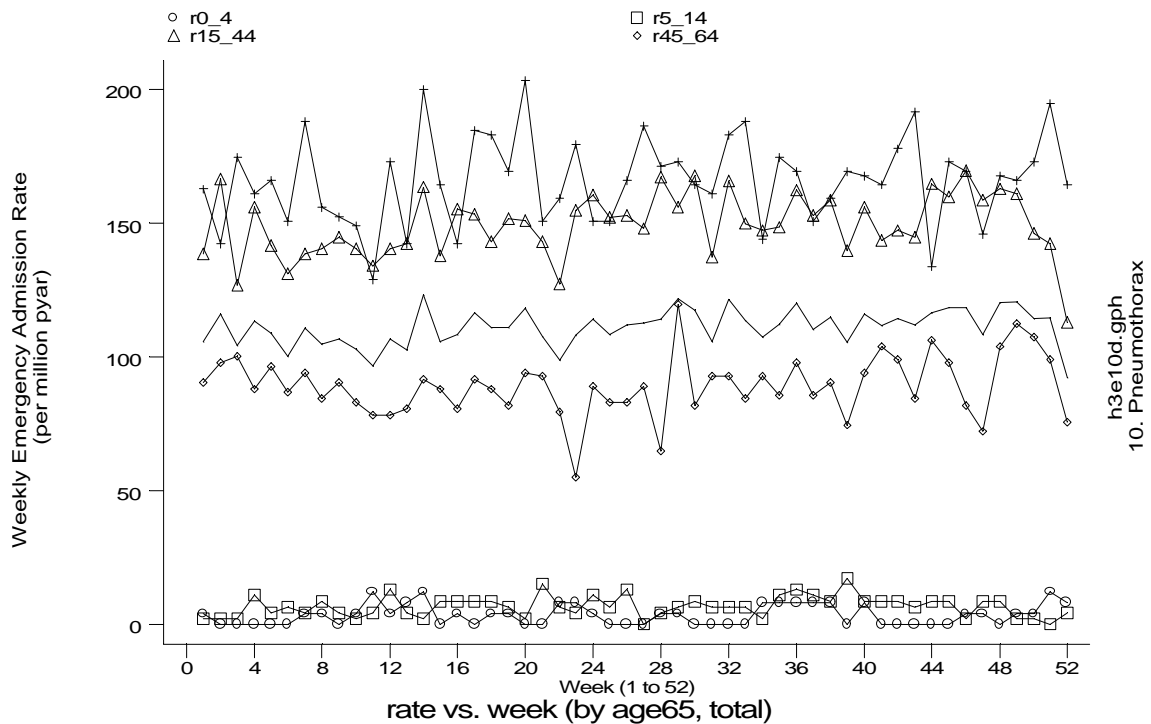

A15 Pneumothorax standard output graphs
Seasonality (crude rates by week of year)

- **HES Emergency admissions, England 1991-94**

A15 Pneumothorax standard output graphs
Seasonality (crude rates by week of year)

- HES Emergency admissions, England 1991-94

Seasonality (crude rates by week of year)

- HES Emergency admissions, England 1991-94

h3e10d.gph
10. Pneumothorax

h3e10e.gph
10. Pneumothorax

A15 Pneumothorax standard output graphs
Seasonality (crude rates by week of year)

- **HES Emergency admissions, England 1991-94**

A15 Pneumothorax standard output graphs
Seasonality (crude rates by week of year)

- HES Emergency admissions, England 1991-94

A15 Pneumothorax standard output graphs
Seasonality (crude rates by week of year)