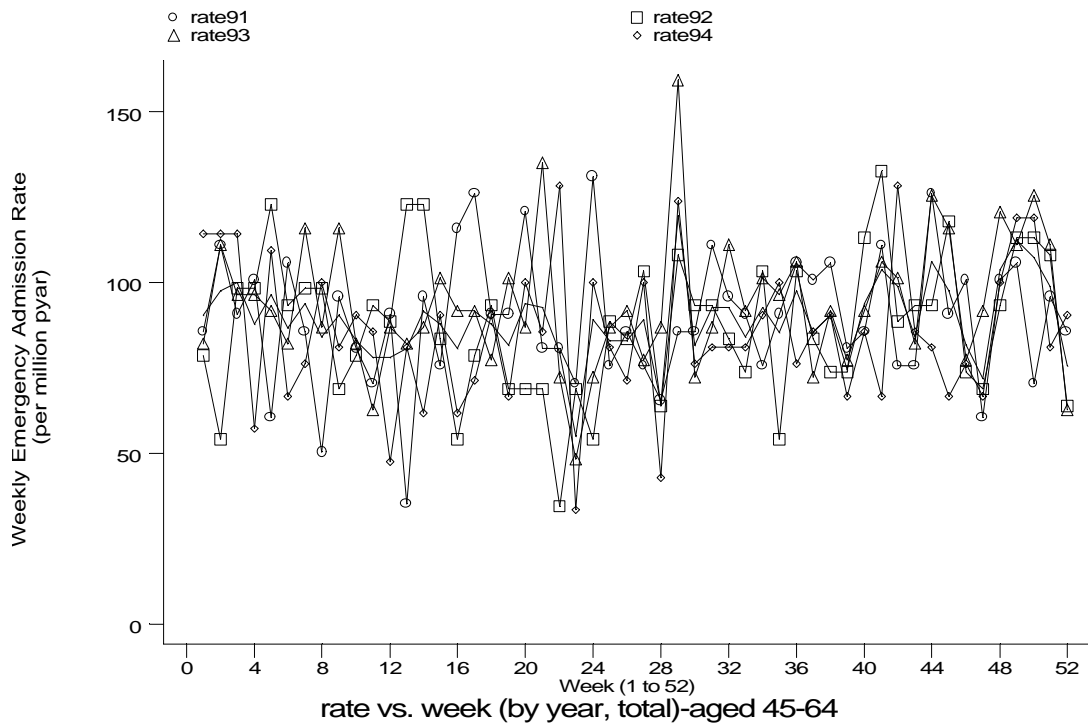

A15 Pneumothorax standard output graphs
Seasonality (crude rates by week of year)

- **HES Emergency admissions, England 1991-94**

A15 Pneumothorax standard output graphs
Seasonality (crude rates by week of year)

- HES Emergency admissions, England 1991-94

Seasonality (crude rates by week of year)

- HES Emergency admissions, England 1991-94

h3e10d.gph
10. Pneumothorax

h3e10e.gph
10. Pneumothorax

A15 Pneumothorax standard output graphs
Seasonality (crude rates by week of year)

- **HES Emergency admissions, England 1991-94**

A15 Pneumothorax standard output graphs
Seasonality (crude rates by week of year)

- HES Emergency admissions, England 1991-94

A15 Pneumothorax standard output graphs
Seasonality (crude rates by week of year)