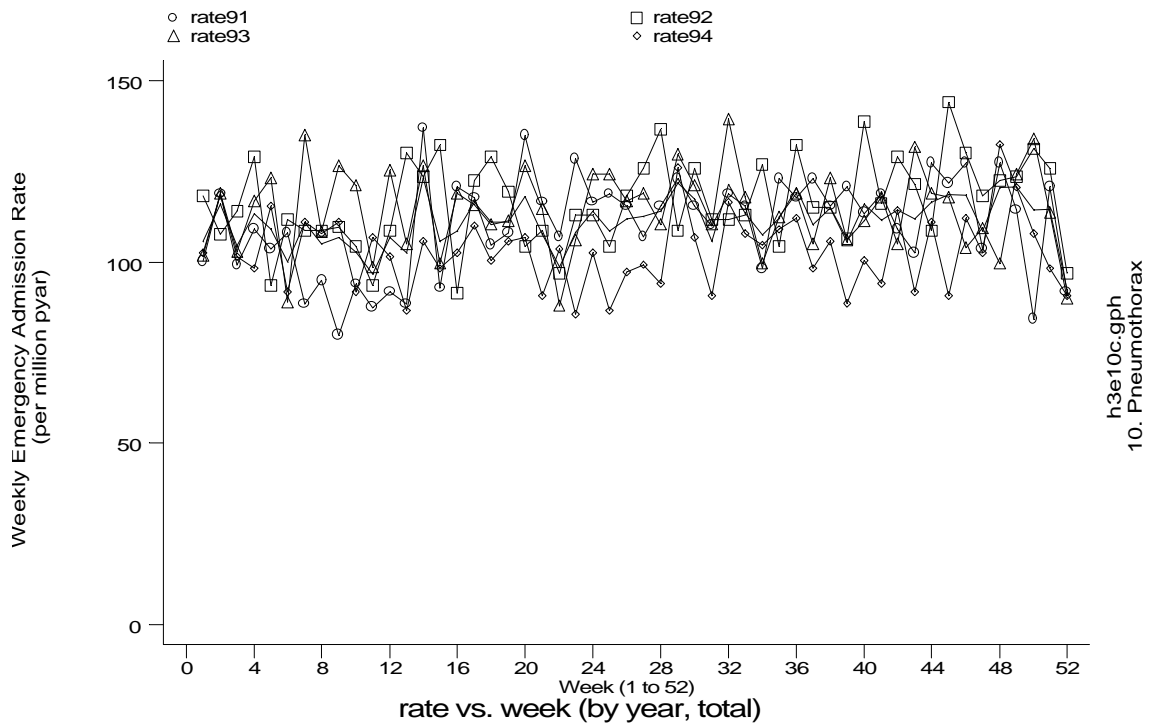

A15 Pneumothorax standard output graphs
Seasonality (crude rates by week of year)

- **HES Emergency admissions, England 1991-94**

A15 Pneumothorax standard output graphs
Seasonality (crude rates by week of year)

- HES Emergency admissions, England 1991-94

Seasonality (crude rates by week of year)

- HES Emergency admissions, England 1991-94

h3e10d.gph
10. Pneumothorax

h3e10e.gph
10. Pneumothorax

A15 Pneumothorax standard output graphs
Seasonality (crude rates by week of year)

- **HES Emergency admissions, England 1991-94**

A15 Pneumothorax standard output graphs
Seasonality (crude rates by week of year)

- HES Emergency admissions, England 1991-94

A15 Pneumothorax standard output graphs
Seasonality (crude rates by week of year)