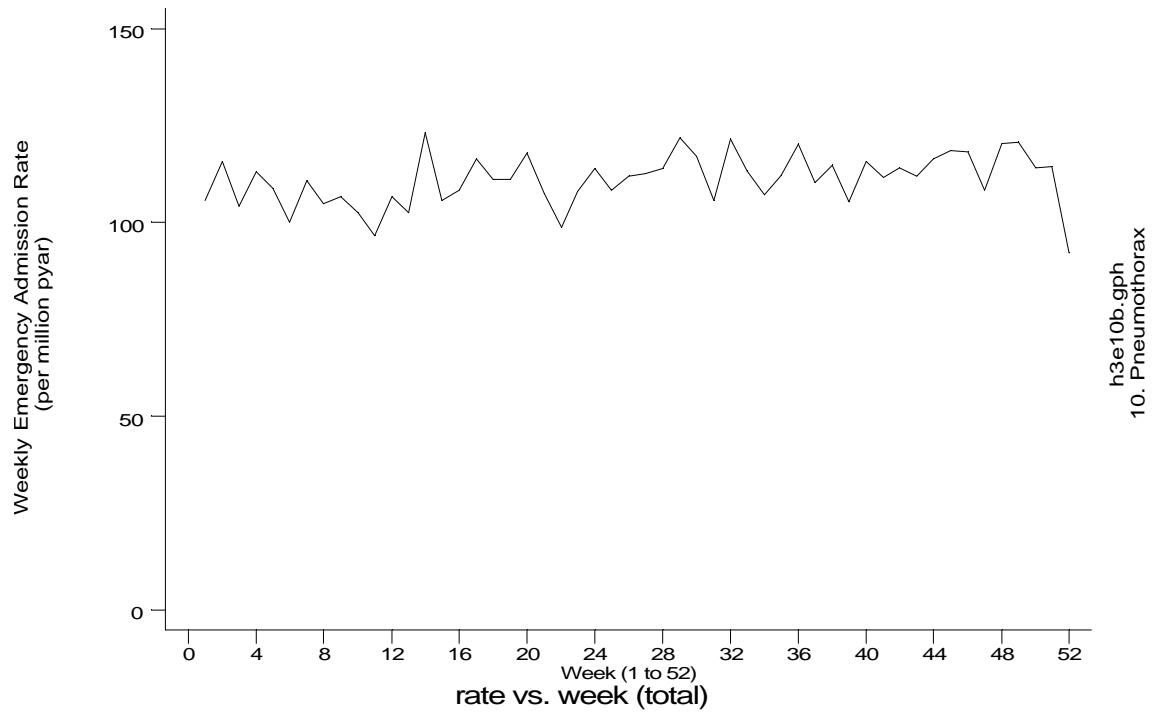

A15 Pneumothorax standard output graphs
Seasonality (crude rates by week of year)

- **HES Emergency admissions, England 1991-94**

A15 Pneumothorax standard output graphs
Seasonality (crude rates by week of year)

- HES Emergency admissions, England 1991-94

Seasonality (crude rates by week of year)

- HES Emergency admissions, England 1991-94

h3e10d.gph
10. Pneumothorax

h3e10e.gph
10. Pneumothorax

A15 Pneumothorax standard output graphs
Seasonality (crude rates by week of year)

- **HES Emergency admissions, England 1991-94**

A15 Pneumothorax standard output graphs
Seasonality (crude rates by week of year)

- HES Emergency admissions, England 1991-94

A15 Pneumothorax standard output graphs
Seasonality (crude rates by week of year)