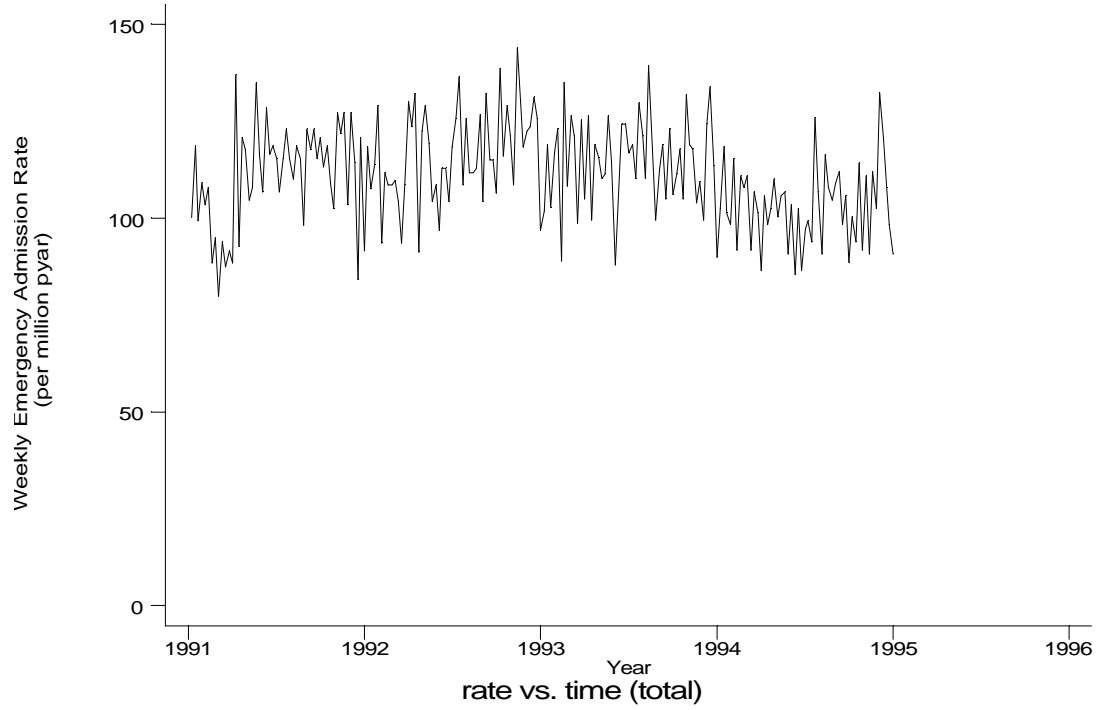

A15 Pneumothorax standard output graphs
Seasonality (crude rates by week of year)

- **HES Emergency admissions, England 1991-94**

A15 Pneumothorax standard output graphs
Seasonality (crude rates by week of year)