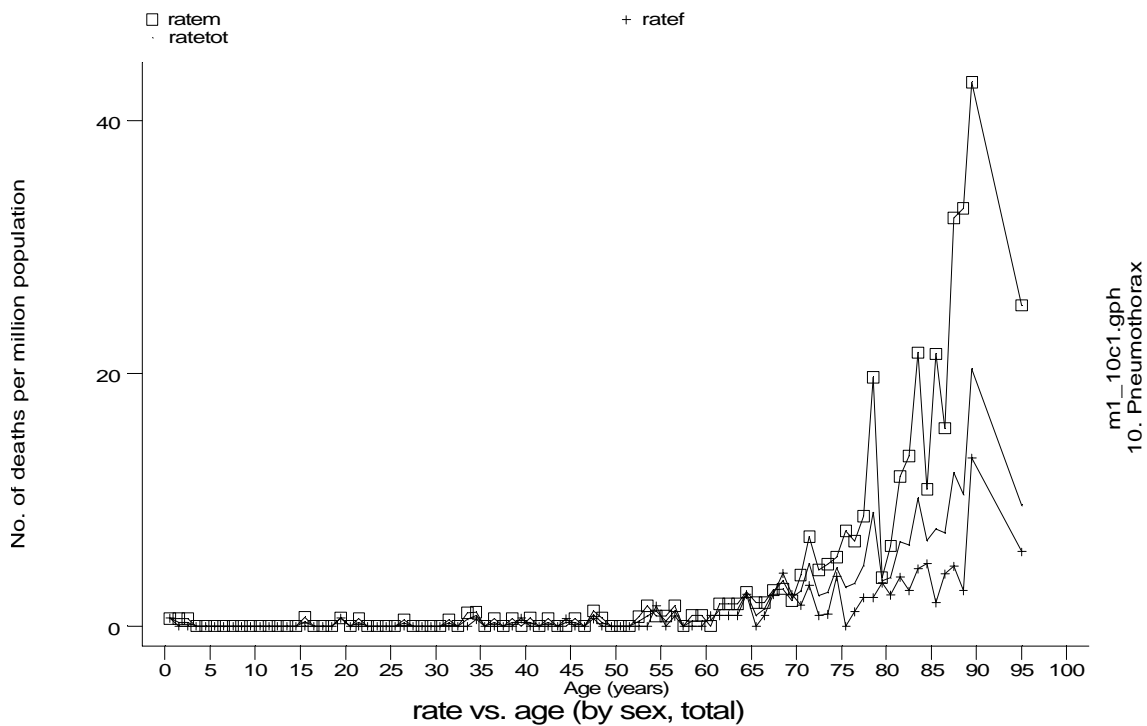

Age-sex distributions, yearly trends and cohort analysis (crude rates)

- Mortality, England 1991-95

Age-sex distributions, yearly trends and cohort analysis (crude rates)

- Mortality, England 1991-95

Age-sex distributions, yearly trends and cohort analysis (crude rates)

- Mortality, England 1991-95

Age-sex distributions, yearly trends and cohort analysis (crude rates)

- Mortality, England 1991-95

Age-sex distributions, yearly trends and cohort analysis (crude rates)

- Mortality, England 1991-95