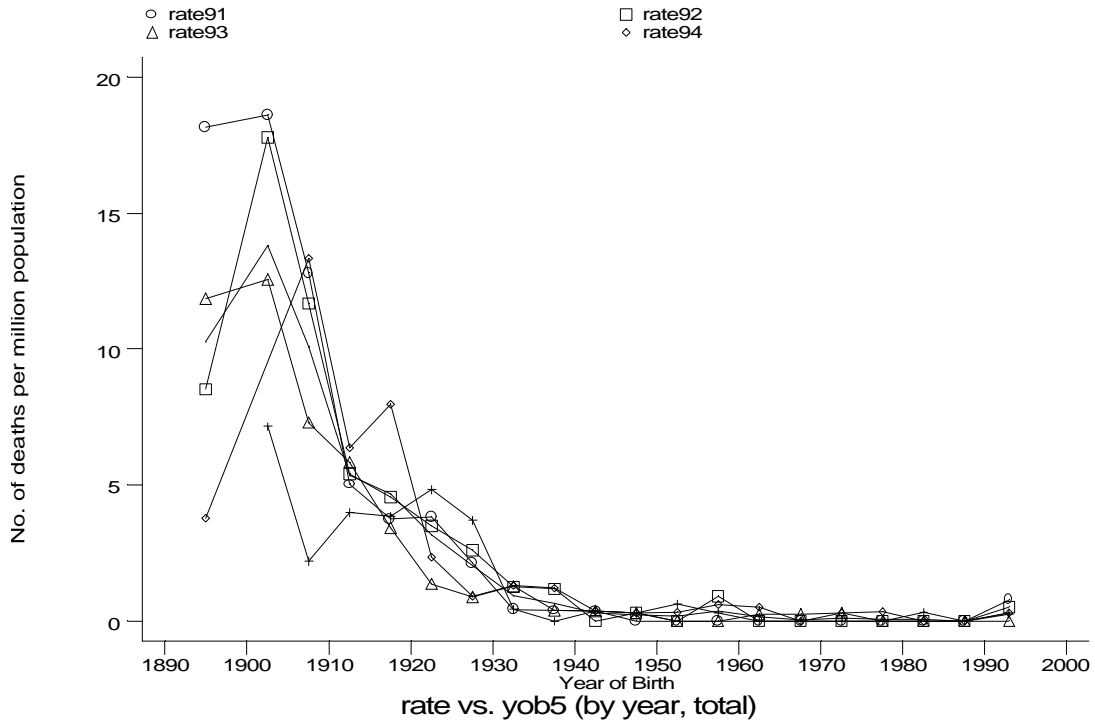

Age-sex distributions, yearly trends and cohort analysis (crude rates)

- Mortality, England 1991-95