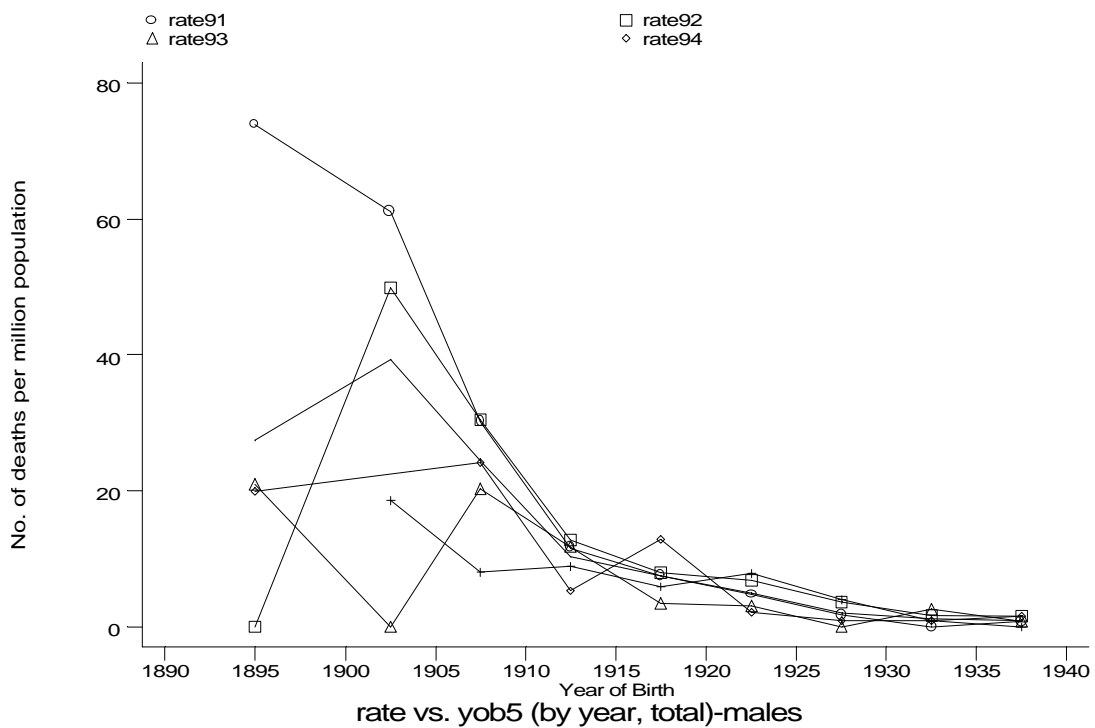

Age-sex distributions, yearly trends and cohort analysis (crude rates)

- Mortality, England 1991-95

Age-sex distributions, yearly trends and cohort analysis (crude rates)

- Mortality, England 1991-95

Age-sex distributions, yearly trends and cohort analysis (crude rates)

- Mortality, England 1991-95

Age-sex distributions, yearly trends and cohort analysis (crude rates)

- Mortality, England 1991-95

Age-sex distributions, yearly trends and cohort analysis (crude rates)

- Mortality, England 1991-95

Age-sex distributions, yearly trends and cohort analysis (crude rates)

- Mortality, England 1991-95

Age-sex distributions, yearly trends and cohort analysis (crude rates)

- Mortality, England 1991-95

m1\_10j1m.gph: MALES  
10. Pneumothorax