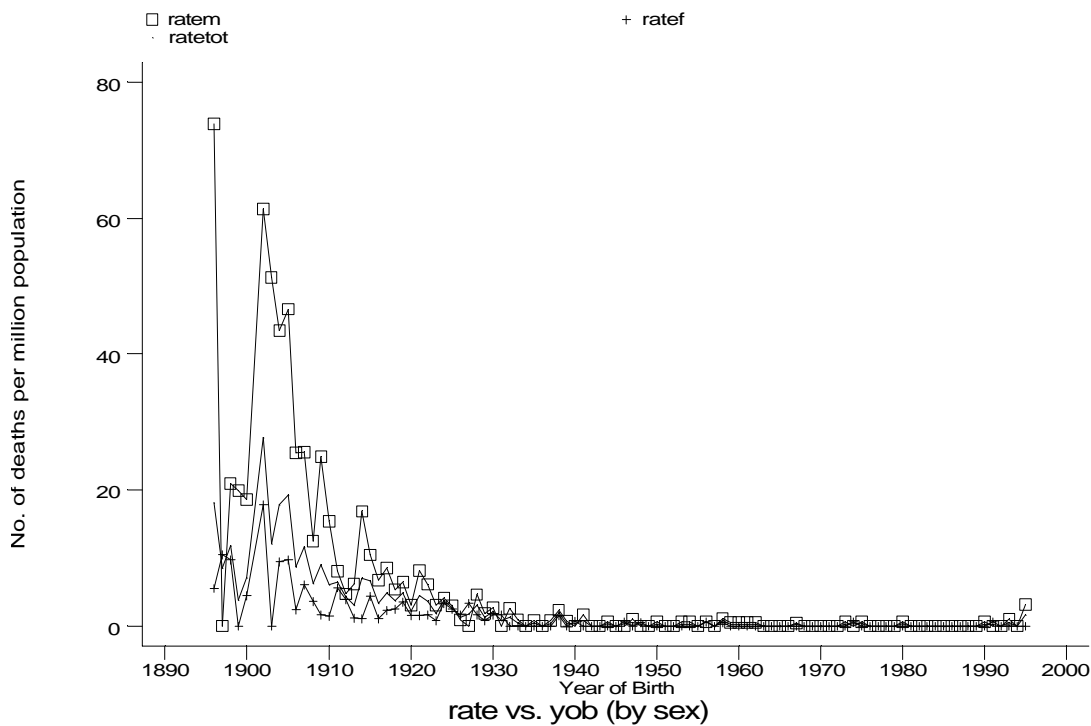

- Mortality, England 1991-95

Age-sex distributions, yearly trends and cohort analysis (crude rates)

- Mortality, England 1991-95

Age-sex distributions, yearly trends and cohort analysis (crude rates)

- Mortality, England 1991-95

Age-sex distributions, yearly trends and cohort analysis (crude rates)

- Mortality, England 1991-95

Age-sex distributions, yearly trends and cohort analysis (crude rates)

- Mortality, England 1991-95

Age-sex distributions, yearly trends and cohort analysis (crude rates)

- Mortality, England 1991-95

m1\_10g3f.gph: FEMALES  
10. Pneumothorax

m1\_10g4f.gph: FEMALES  
10. Pneumothorax

Age-sex distributions, yearly trends and cohort analysis (crude rates)

- Mortality, England 1991-95