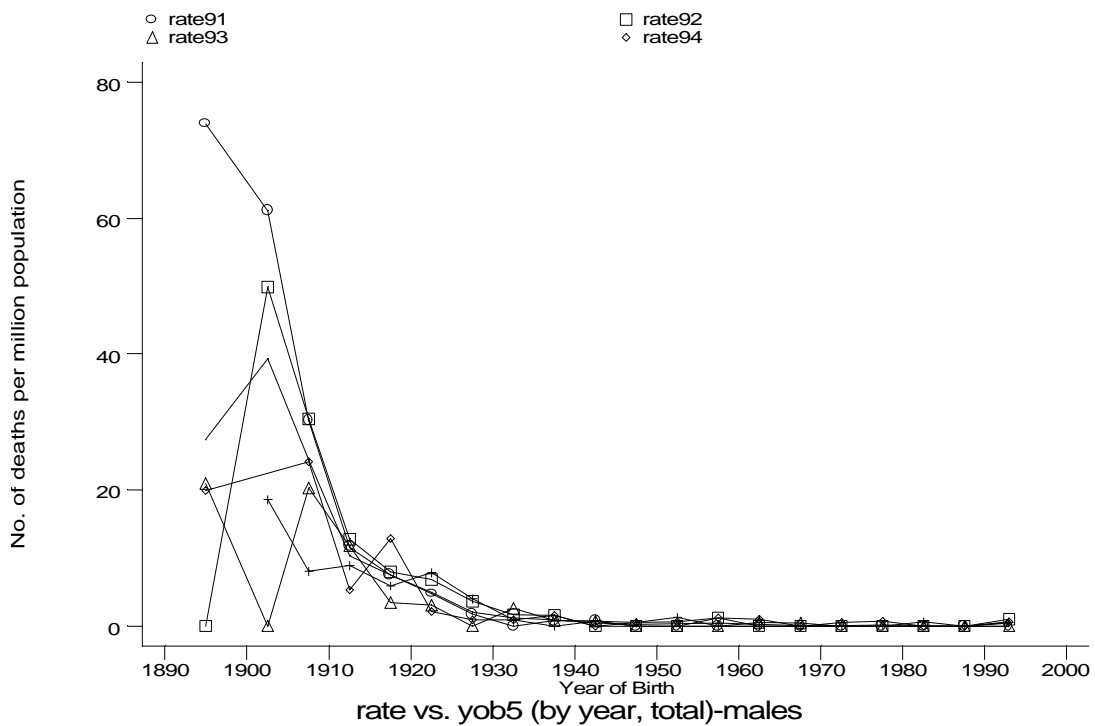

Age-sex distributions, yearly trends and cohort analysis (crude rates)

- Mortality, England 1991-95

m1_10j1m.gph: MALES
10. Pneumothorax