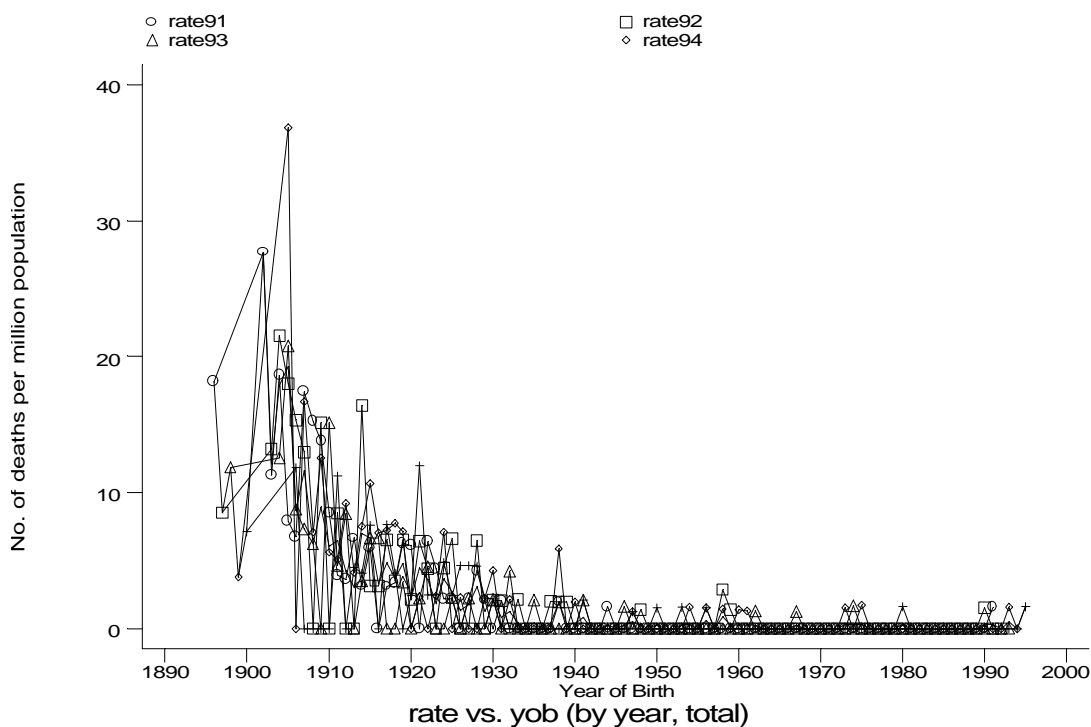

- Mortality, England 1991-95

Age-sex distributions, yearly trends and cohort analysis (crude rates)

- Mortality, England 1991-95

Age-sex distributions, yearly trends and cohort analysis (crude rates)

- Mortality, England 1991-95

Age-sex distributions, yearly trends and cohort analysis (crude rates)

- Mortality, England 1991-95

Age-sex distributions, yearly trends and cohort analysis (crude rates)

- Mortality, England 1991-95

Age-sex distributions, yearly trends and cohort analysis (crude rates)

- Mortality, England 1991-95

m1\_10g3f.gph: FEMALES  
10. Pneumothorax

m1\_10g4f.gph: FEMALES  
10. Pneumothorax

Age-sex distributions, yearly trends and cohort analysis (crude rates)

- Mortality, England 1991-95