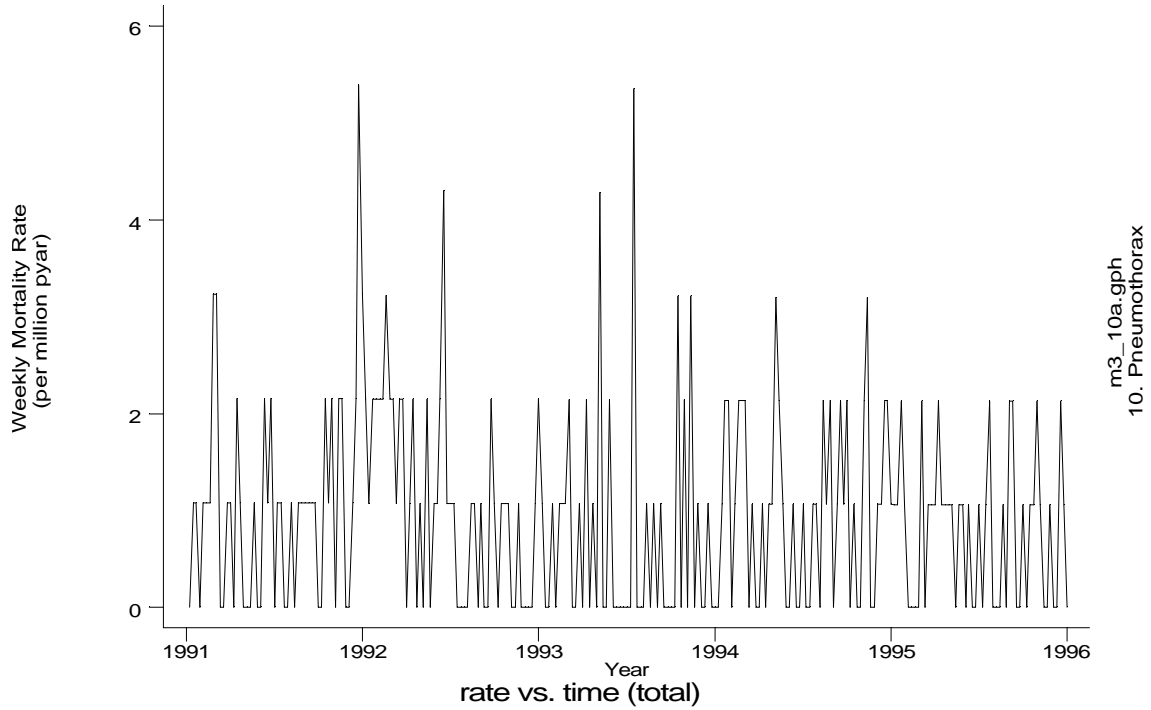

A15 Pneumothorax standard output graphs
Seasonality (crude rates by week of year)

- **Mortality, England 1991-95**

A15 Pneumothorax standard output graphs
Seasonality (crude rates by week of year)

- **Mortality, England 1991-95**

- Mortality, England 1991-95

- Mortality, England 1991-95