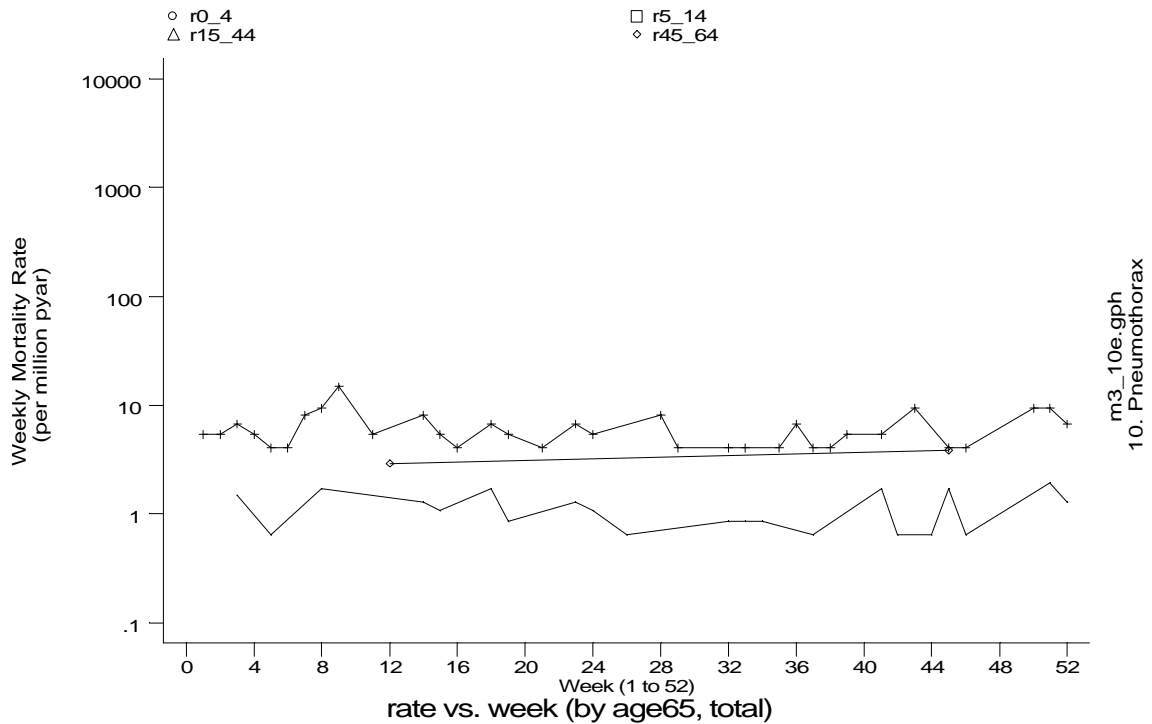

A15 Pneumothorax standard output graphs
Seasonality (crude rates by week of year)

- **Mortality, England 1991-95**

A15 Pneumothorax standard output graphs
Seasonality (crude rates by week of year)

- **Mortality, England 1991-95**