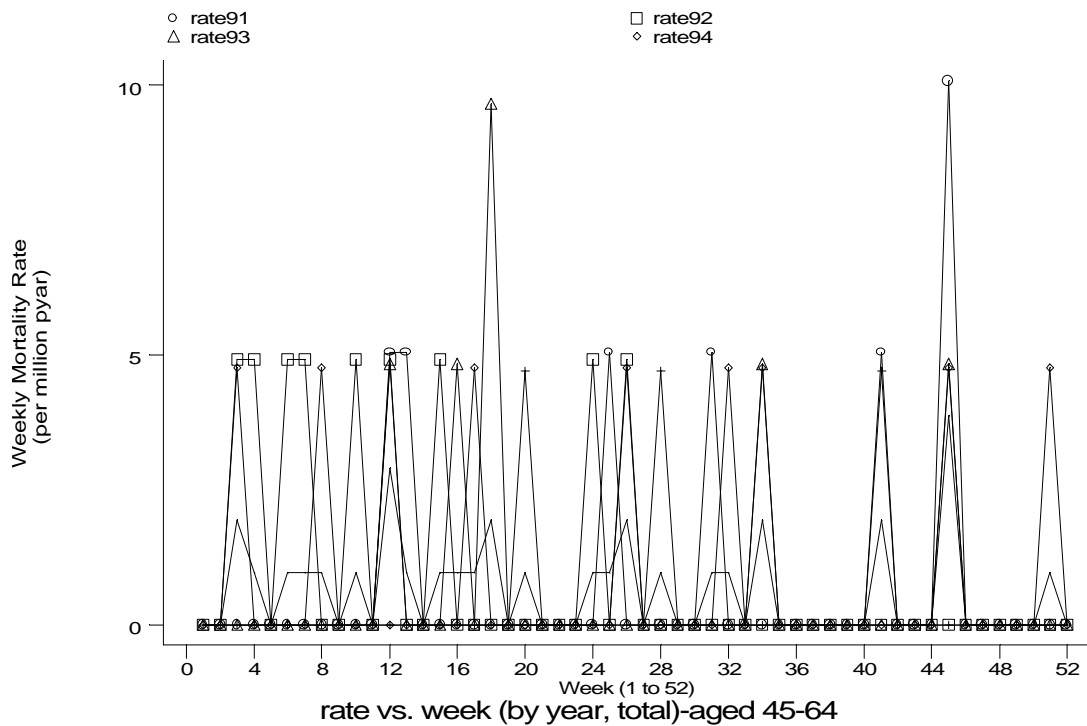

A15 Pneumothorax standard output graphs
Seasonality (crude rates by week of year)

- **Mortality, England 1991-95**

A15 Pneumothorax standard output graphs
Seasonality (crude rates by week of year)

- **Mortality, England 1991-95**

- Mortality, England 1991-95

- Mortality, England 1991-95