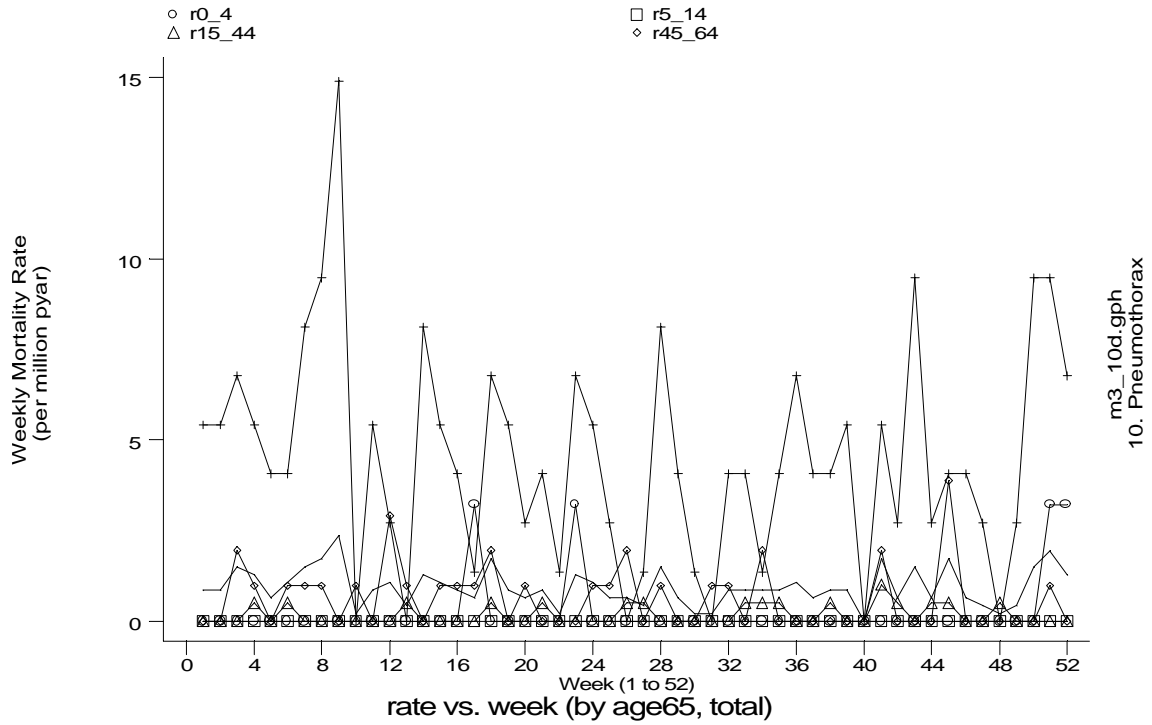

A15 Pneumothorax standard output graphs
Seasonality (crude rates by week of year)

- **Mortality, England 1991-95**

A15 Pneumothorax standard output graphs
Seasonality (crude rates by week of year)

- **Mortality, England 1991-95**

- Mortality, England 1991-95

- Mortality, England 1991-95