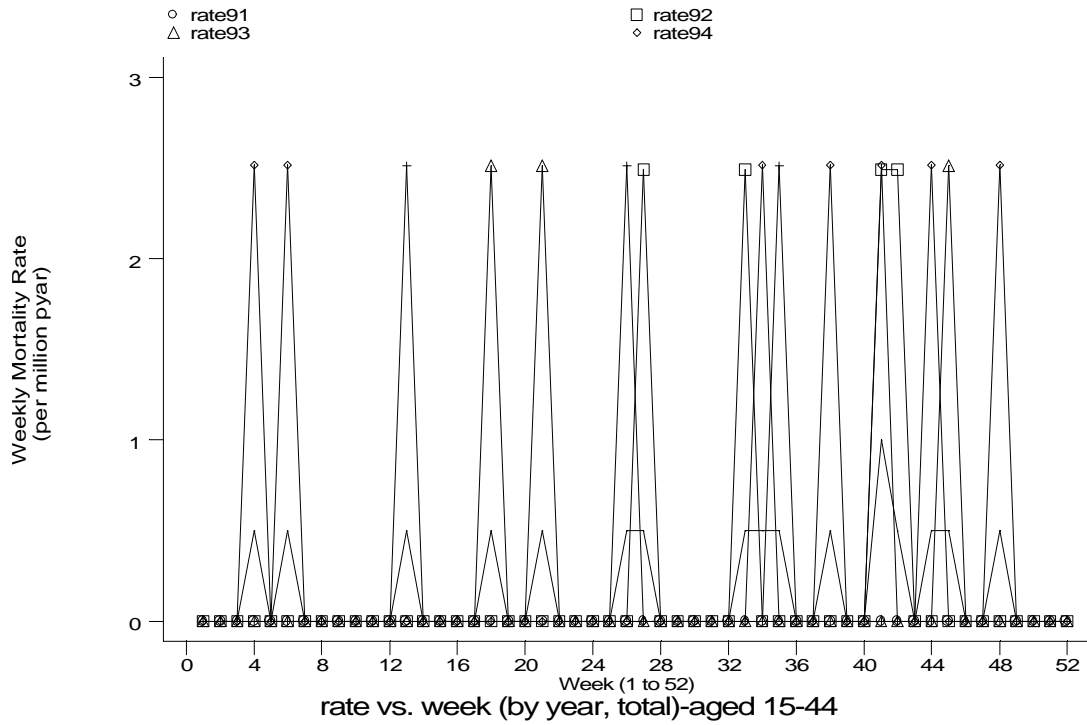

A15 Pneumothorax standard output graphs
Seasonality (crude rates by week of year)

- **Mortality, England 1991-95**

A15 Pneumothorax standard output graphs
Seasonality (crude rates by week of year)

- **Mortality, England 1991-95**

- Mortality, England 1991-95

- Mortality, England 1991-95