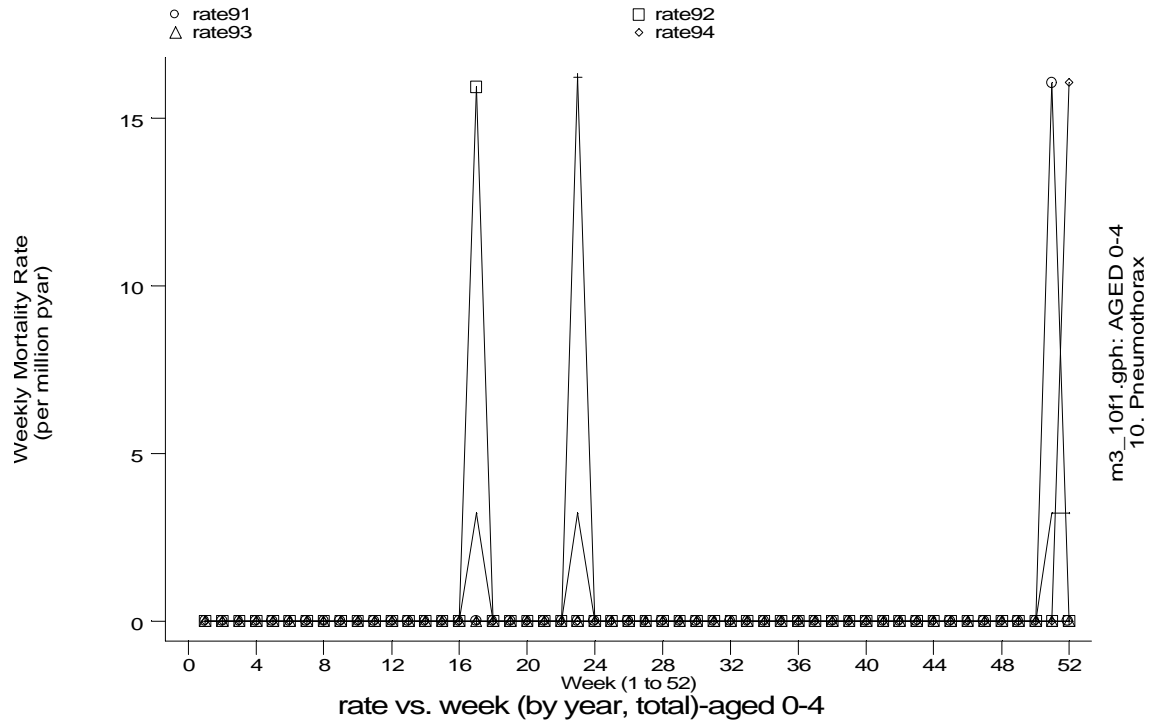

A15 Pneumothorax standard output graphs
Seasonality (crude rates by week of year)

- **Mortality, England 1991-95**

A15 Pneumothorax standard output graphs
Seasonality (crude rates by week of year)

- **Mortality, England 1991-95**

- Mortality, England 1991-95

- Mortality, England 1991-95