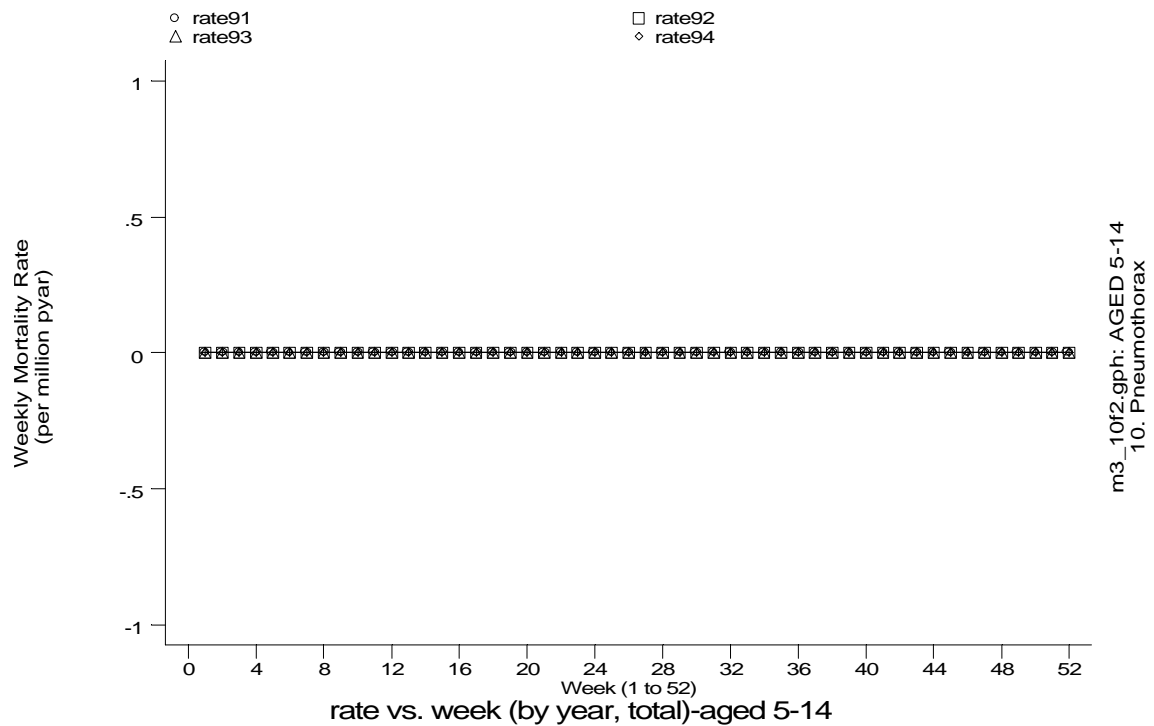

A15 Pneumothorax standard output graphs
Seasonality (crude rates by week of year)

- **Mortality, England 1991-95**

A15 Pneumothorax standard output graphs
Seasonality (crude rates by week of year)

- **Mortality, England 1991-95**