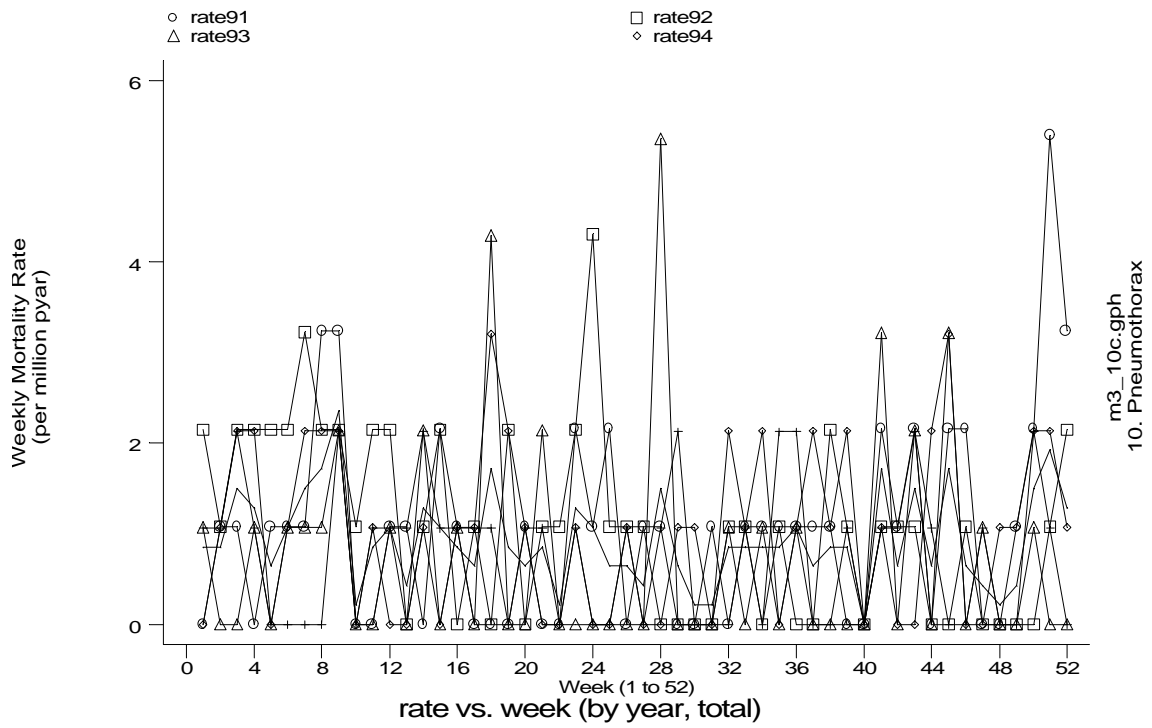

A15 Pneumothorax standard output graphs
Seasonality (crude rates by week of year)

- **Mortality, England 1991-95**

A15 Pneumothorax standard output graphs
Seasonality (crude rates by week of year)

- **Mortality, England 1991-95**

- Mortality, England 1991-95

- Mortality, England 1991-95