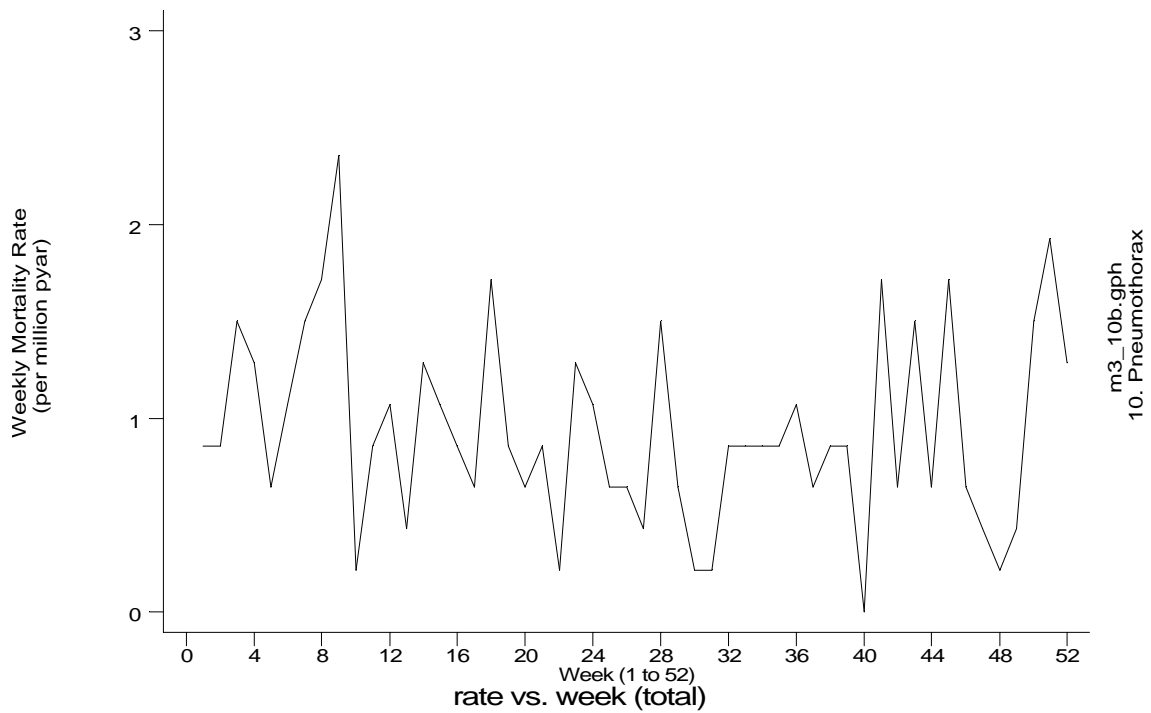

A15 Pneumothorax standard output graphs
Seasonality (crude rates by week of year)

- **Mortality, England 1991-95**

A15 Pneumothorax standard output graphs
Seasonality (crude rates by week of year)

- **Mortality, England 1991-95**

- Mortality, England 1991-95

- Mortality, England 1991-95